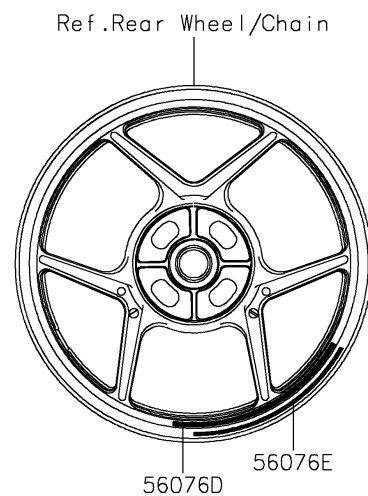

2022 NINJA® 1000SX PARTS DIAGRAM

Decals(Black)(KNFNN)

F2861

2022 NINJA® 1000SX PARTS LIST

Decals(Black)(KNFNN)

ITEM NAME	PART NUMBER	QUANTITY
-----------	-------------	----------