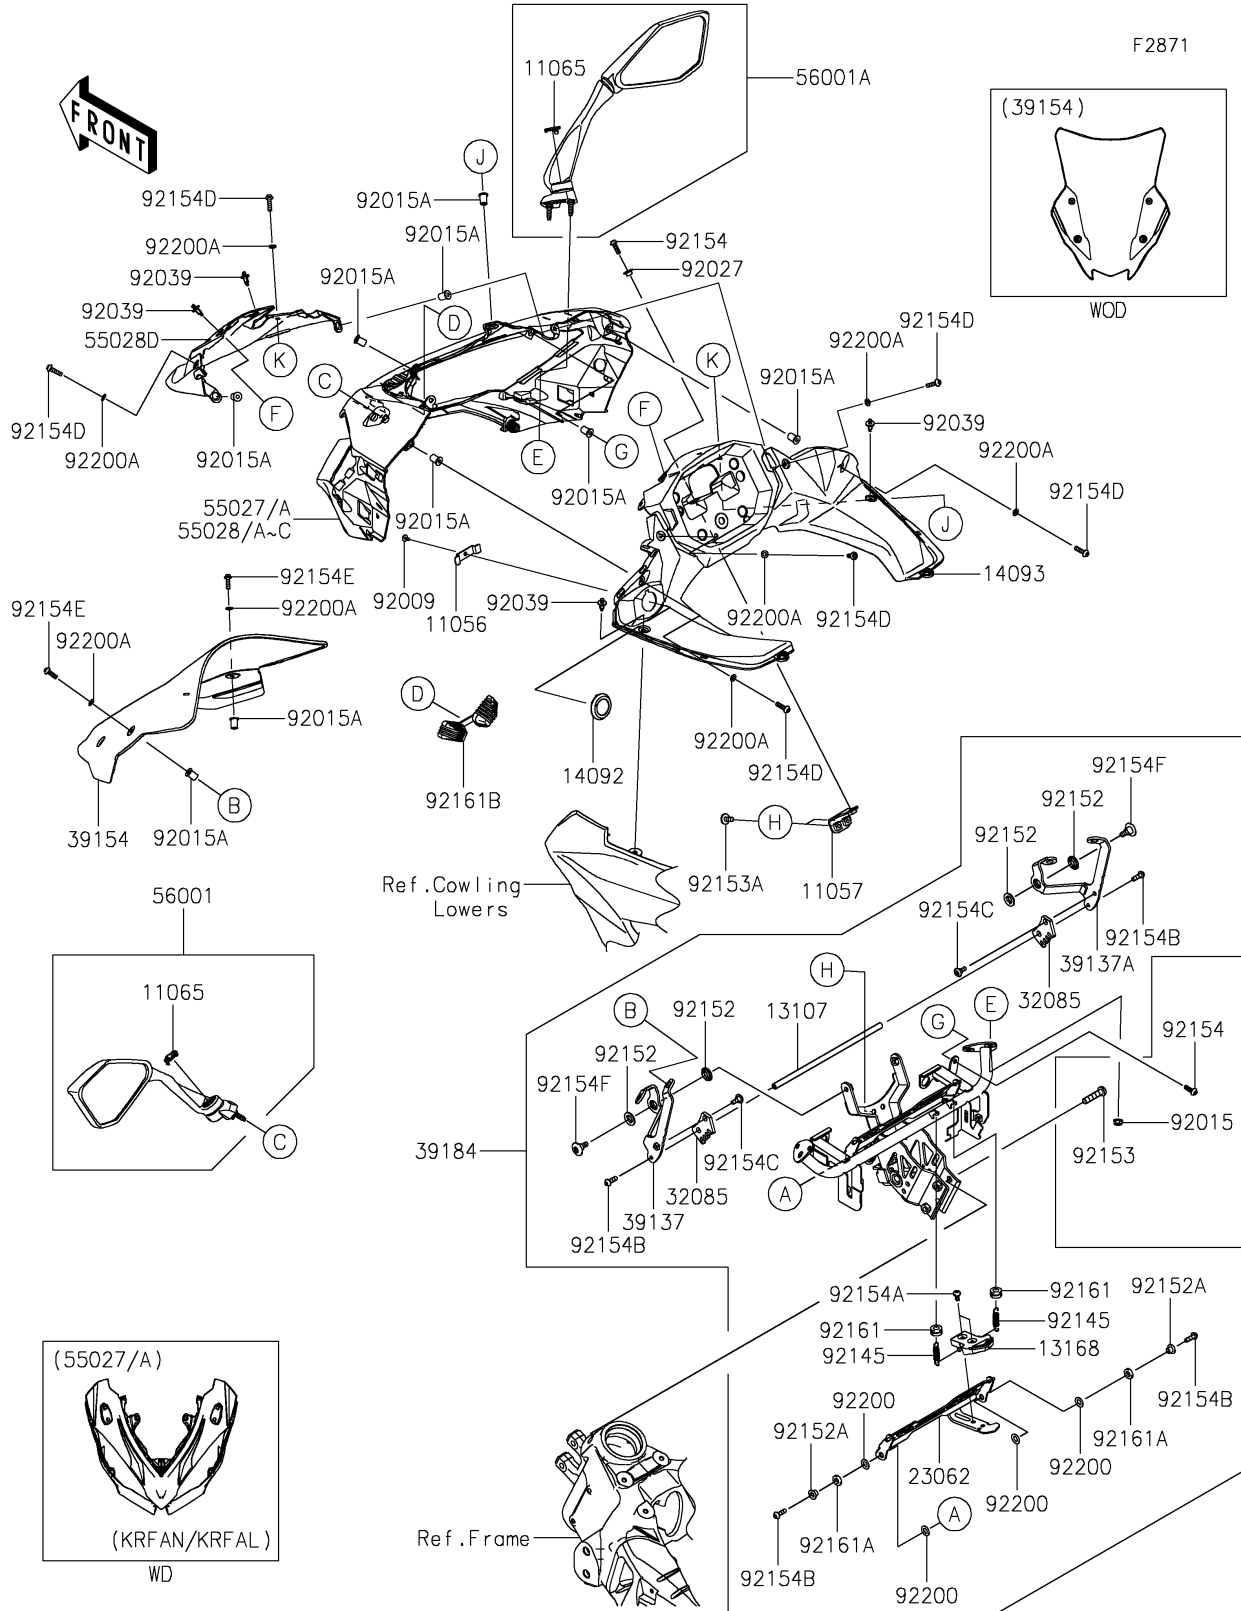

# 2024 NINJA® 1000SX ABS PARTS DIAGRAM

Cowling

## 2024 NINJA® 1000SX ABS PARTS LIST

### Cowling

ITEM NAME	PART NUMBER	QUANTITY
BRACKET (Ref # 11056)	11056-0373	1
BRACKET,METER COVER (Ref # 11057)	11057-0403	1
CAP,MIRROR (Ref # 11065)	11065-0945	2
SHAFT (Ref # 13107)	13107-0241	1
LEVER,ADJUST (Ref # 13168)	13168-0211	1
COVER,DC SOCKET (Ref # 14092)	14092-0214	1
COVER,METER (Ref # 14093)	14093-1097	1
BRACKET-COMP (Ref # 23062)	23062-0136	1
STOPPER (Ref # 32085)	32085-0865	2
STAY-COMP,LH (Ref # 39137)	39137-0670	1
STAY-COMP,RH (Ref # 39137A)	39137-0671	1
WINDSHIELD (Ref # 39154)	39154-0391	1
BRACKET-ASSY,WINDSHIELD (Ref # 39184)	39184-0739	1
COWLING,UPP,M.D.BLACK (Ref # 55027)	55027-5354-17K	1
COWLING,FR (Ref # 55028D)	55028-0621	1
MIRROR-ASSY,LH (Ref # 56001)	56001-0259	1
MIRROR-ASSY,RH (Ref # 56001A)	56001-0260	1
SCREW,TAPPING,4X8 (Ref # 92009)	92009-1155	1
NUT,FLANGED,6MM,BLACK (Ref # 92015)	92015-1233	4
NUT,WELL,5MM (Ref # 92015A)	92015-1757	12
COLLAR (Ref # 92027)	92027-1880	1
RIVET (Ref # 92039)	92039-0068	4
SPRING (Ref # 92145)	92145-0805	2
COLLAR,10X20X3.75 (Ref # 92152)	92152-0913	4
COLLAR,5.6X8X7.8 (Ref # 92152A)	92152-1506	2
BOLT,SOCKET,8X35 (Ref # 92153)	92153-0419	2
BOLT,SOCKET,6X14 (Ref # 92153A)	92153-1021	2
BOLT,SOCKET,5X16 (Ref # 92154)	92154-0209	3
BOLT,SOCKET,5X10 (Ref # 92154A)	92154-0211	2

### Cowling

ITEM NAME	PART NUMBER	QUANTITY
BOLT,SOCKET,5X16 (Ref # 92154B)	92154-0287	4
BOLT,SOCKET,5X14 (Ref # 92154C)	92154-0427	2
BOLT,SOCKET,5X20 (Ref # 92154D)	92154-0919	6
BOLT,SOCKET,5X18 (Ref # 92154E)	92154-1945	4
BOLT,SOCKET,6X18 (Ref # 92154F)	92154-2316	2
DAMPER (Ref # 92161)	92161-0056	2
DAMPER,8.2X15X3 (Ref # 92161A)	92161-0998	2
DAMPER (Ref # 92161B)	92161-1886	1
WASHER,8.2X15X1 (Ref # 92200)	92200-0742	4
WASHER,5.2X10X1.0 (Ref # 92200A)	92200-1820	10