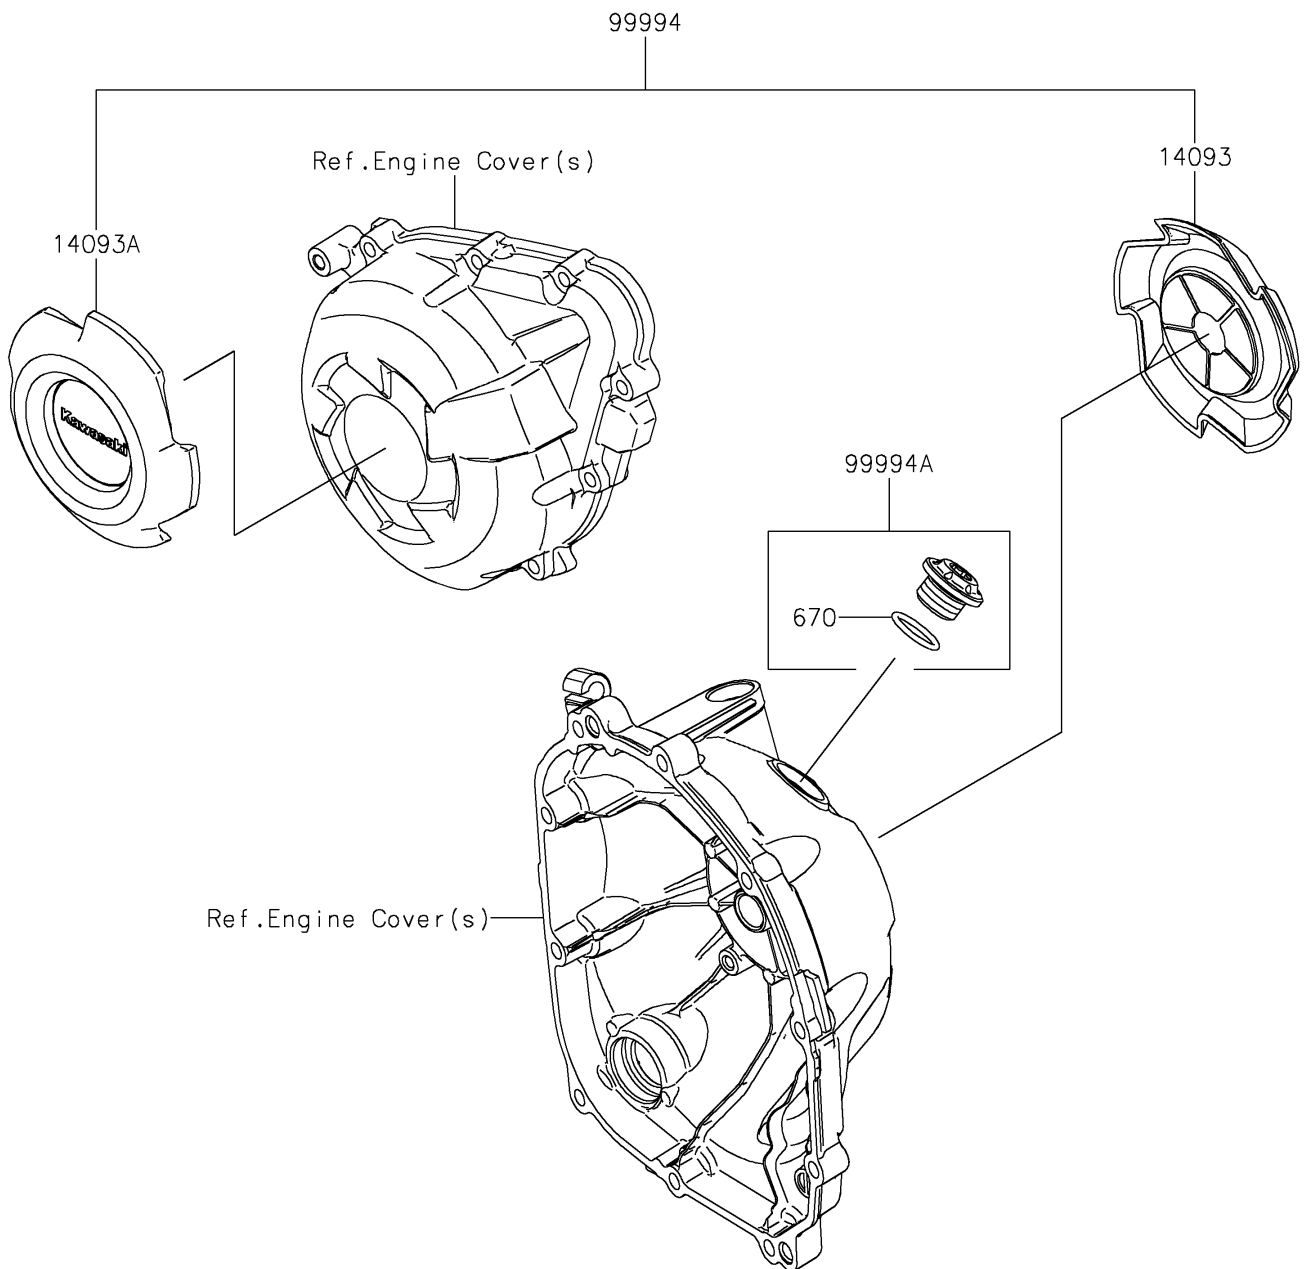

2022 NINJA® 1000SX PARTS DIAGRAM

Accessory(ENG. Cover Ring and Cap)

F2910

2022 NINJA® 1000SX PARTS LIST

Accessory(ENG. Cover Ring and Cap)

| ITEM NAME | PART NUMBER | QUANTITY |
|---|-------------|----------|
| COVER,CLUTCH (Ref # 14093) | 14093-0571 | 1 |
| COVER,ACG (Ref # 14093A) | 14093-0573 | 1 |
| KIT-ACCESSORY,CRANKCASE RING (Ref # 99994) | 99994-0951 | 1 |
| KIT-ACC,OIL FILLER CAP,BLACK (Ref # 99994A) | 99994-1229 | 1 |
| O RING,20MM (Ref # 670) | 670B2020 | 1 |