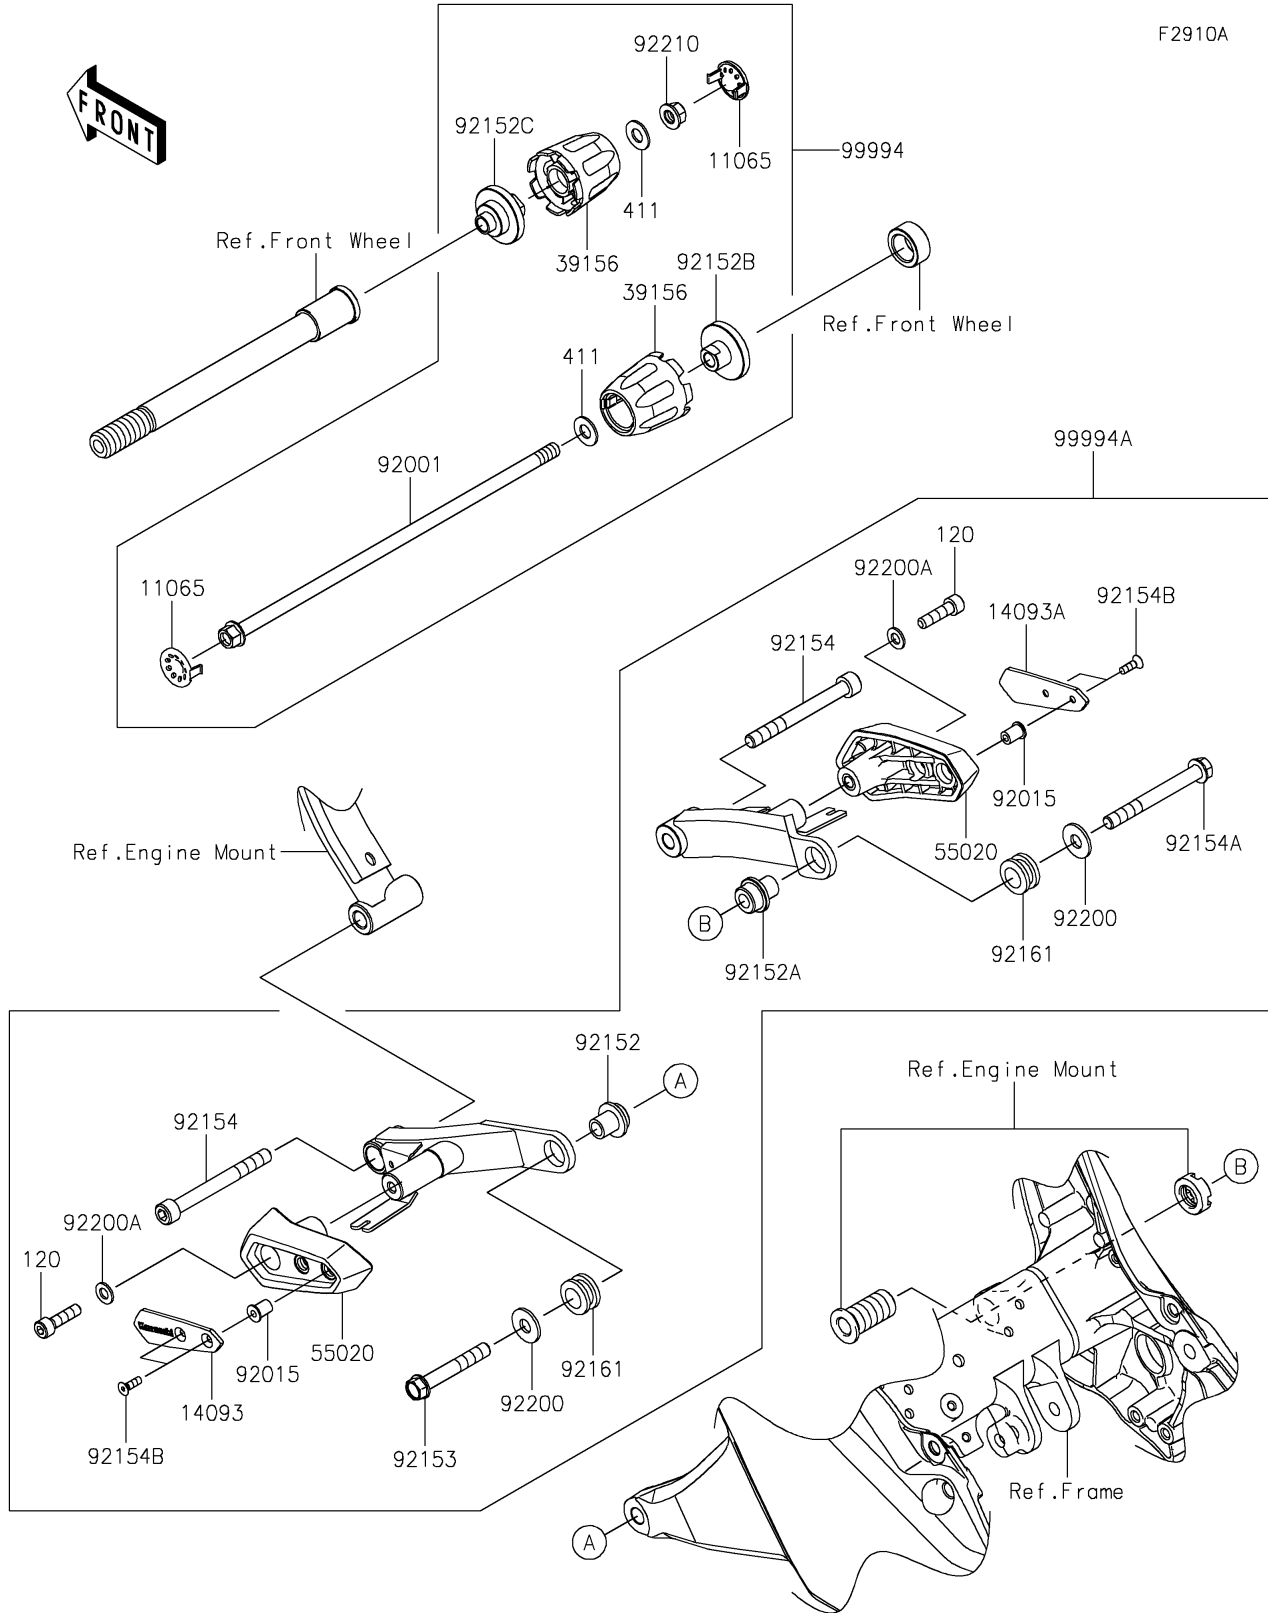

# 2022 NINJA® 1000SX PARTS DIAGRAM

Accessory(Slider)

## 2022 NINJA® 1000SX PARTS LIST

### Accessory(Slider)

ITEM NAME	PART NUMBER	QUANTITY
CAP,B.SILVER (Ref # 11065)	11065-1313-54N	2
COVER,SLIDER,LH (Ref # 14093)	14093-0350	1
COVER,SLIDER,RH (Ref # 14093A)	14093-0351	1
PAD,AXLE SLIDER (Ref # 39156)	39156-2212	2
GUARD (Ref # 55020)	55020-1997	2
BOLT,FLANGED,10X320,BLACK (Ref # 92001)	92001-1624	1
NUT,WELL,5MM (Ref # 92015)	92015-1757	4
COLLAR,RR,LH (Ref # 92152)	92152-1519	1
COLLAR,RR,RH (Ref # 92152A)	92152-1520	1
COLLAR,LH,L=25.5 (Ref # 92152B)	92152-2305	1
COLLAR,RH,L=34.1 (Ref # 92152C)	92152-2307	1
BOLT,FLANGED,10X65 (Ref # 92153)	92153-1931	1
BOLT,SOCKET,10X95 (Ref # 92154)	92154-0447	2
BOLT,FLANGED,10X90 (Ref # 92154A)	92154-0448	1
BOLT,SOCKET,5X16 (Ref # 92154B)	92154-1014	4
DAMPER,15.5X26X14.5 (Ref # 92161)	92161-1361	2
WASHER,10.5X26X2.3 (Ref # 92200)	92200-0088	2
WASHER,8.4X16X1.6 (Ref # 92200A)	92200-0807	2
NUT,LOCK,FLANGED,10MM (Ref # 92210)	92210-1139	1
KIT,FRONT AXLE SLIDER (Ref # 99994)	99994-1276	1
FRAME SLIDER (Ref # 99994A)	99994-1411	1
BOLT-SOCKET,8X30 (Ref # 120)	120CA0830	2
WASHER-PLAIN,10MM (Ref # 411)	411AA1000	2