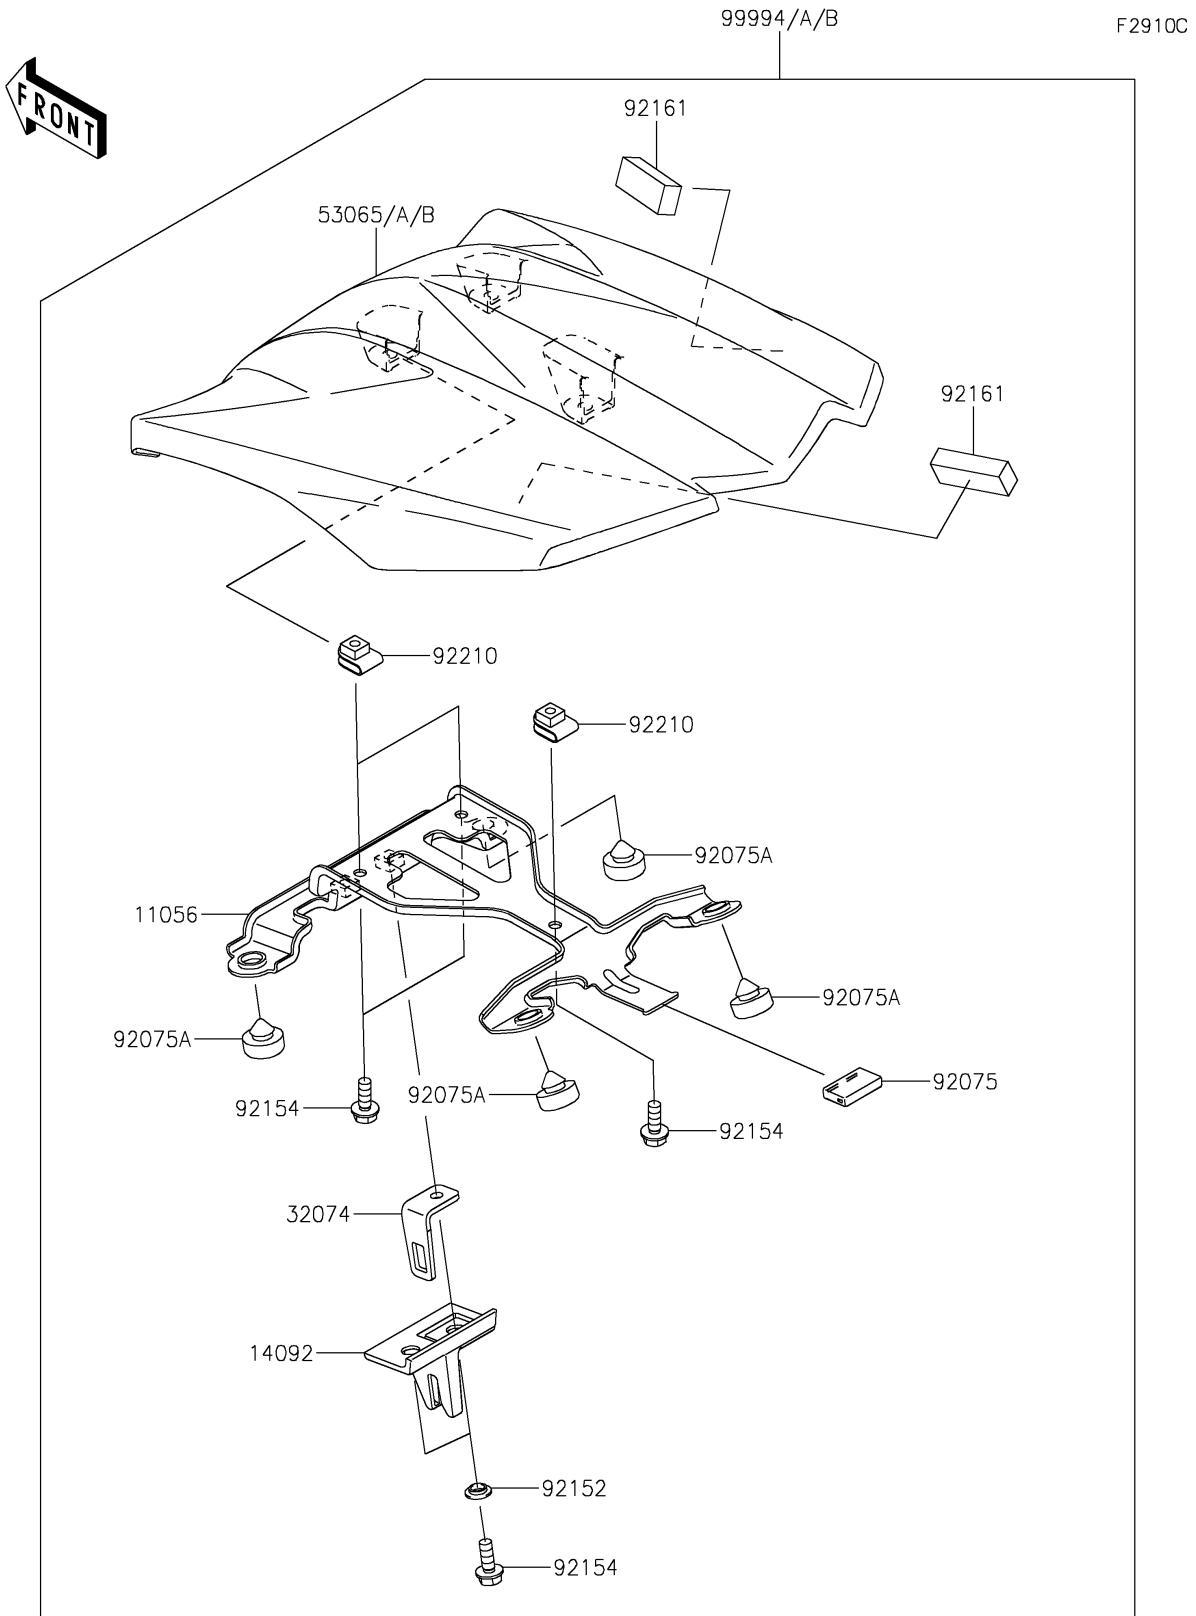

# 2022 NINJA® 1000SX PARTS DIAGRAM

Accessory(Pillion Seat Cover)

## 2022 NINJA® 1000SX PARTS LIST

Accessory(Pillion Seat Cover)

ITEM NAME	PART NUMBER	QUANTITY
BRACKET (Ref # 11056)	11056-2436	1
COVER (Ref # 14092)	14092-0248	1
BRACKET-LOCK (Ref # 32074)	32074-0017	1
COVER SEAT,M.M.G.GRAY (Ref # 53065A)	53065-0041-68P	1
DAMPER (Ref # 92075)	92075-1446	1
DAMPER,10X20X8 (Ref # 92075A)	92075-1927	4
COLLAR (Ref # 92152)	92152-0250	2
BOLT,FLANGED,6X16 (Ref # 92154)	92154-0899	5
DAMPER,10X40X15 (Ref # 92161)	92161-1922	2
NUT,6MM (Ref # 92210)	92210-0277	3
PILLION SEAT COVER,M.M.G.GRAY (Ref # 99994A)	99994-0897-68P	1