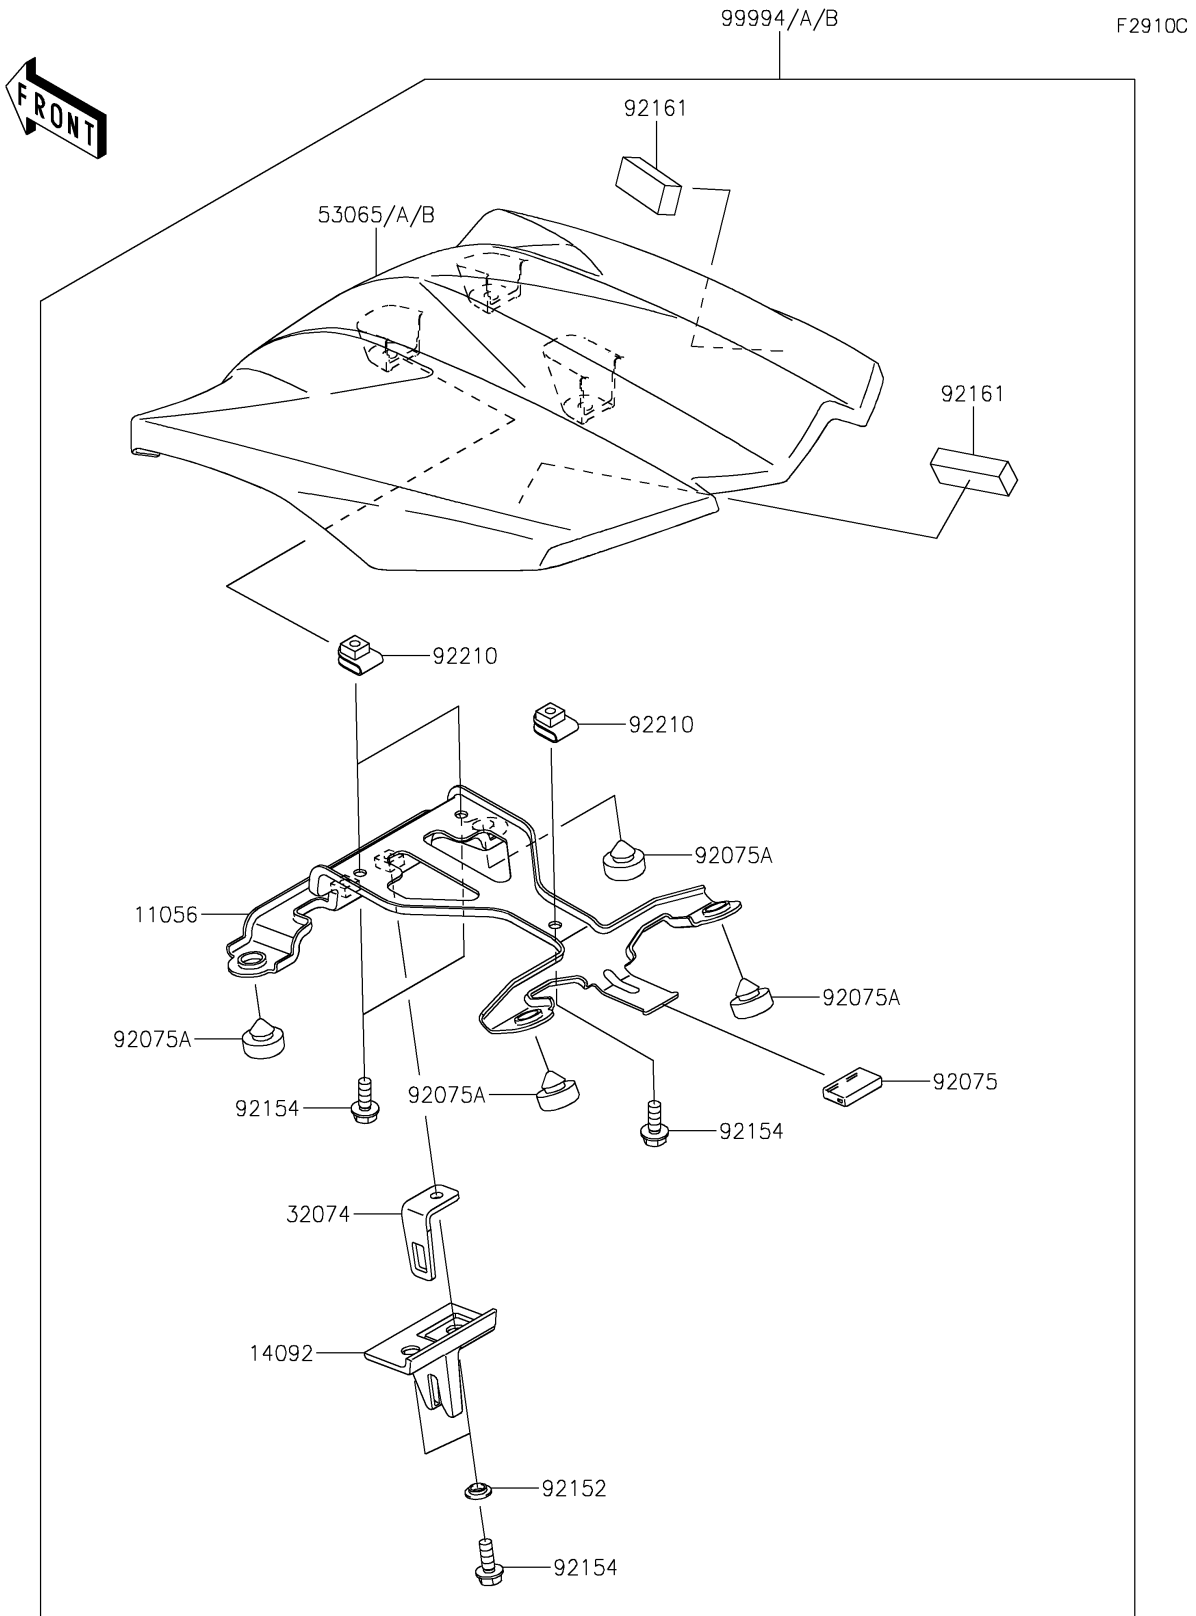

2024 NINJA® 1000SX ABS PARTS DIAGRAM

Accessory(Pillion Seat Cover)

2024 NINJA® 1000SX ABS PARTS LIST

Accessory(Pillion Seat Cover)

| ITEM NAME | PART NUMBER | QUANTITY |
|--|----------------|----------|
| BRACKET (Ref # 11056) | 11056-2436 | 1 |
| COVER (Ref # 14092) | 14092-0248 | 1 |
| BRACKET-LOCK (Ref # 32074) | 32074-0017 | 1 |
| COVER SEAT,M.D.BLACK (Ref # 53065) | 53065-0041-17K | 1 |
| DAMPER (Ref # 92075) | 92075-1446 | 1 |
| DAMPER,10X20X8 (Ref # 92075A) | 92075-1927 | 4 |
| COLLAR (Ref # 92152) | 92152-0250 | 2 |
| BOLT,FLANGED,6X16 (Ref # 92154) | 92154-0899 | 5 |
| DAMPER,10X40X15 (Ref # 92161) | 92161-1922 | 2 |
| NUT,6MM (Ref # 92210) | 92210-0277 | 3 |
| PILLION SEAT COVER,M.D.BLK (Ref # 99994) | 99994-0897-17K | 1 |