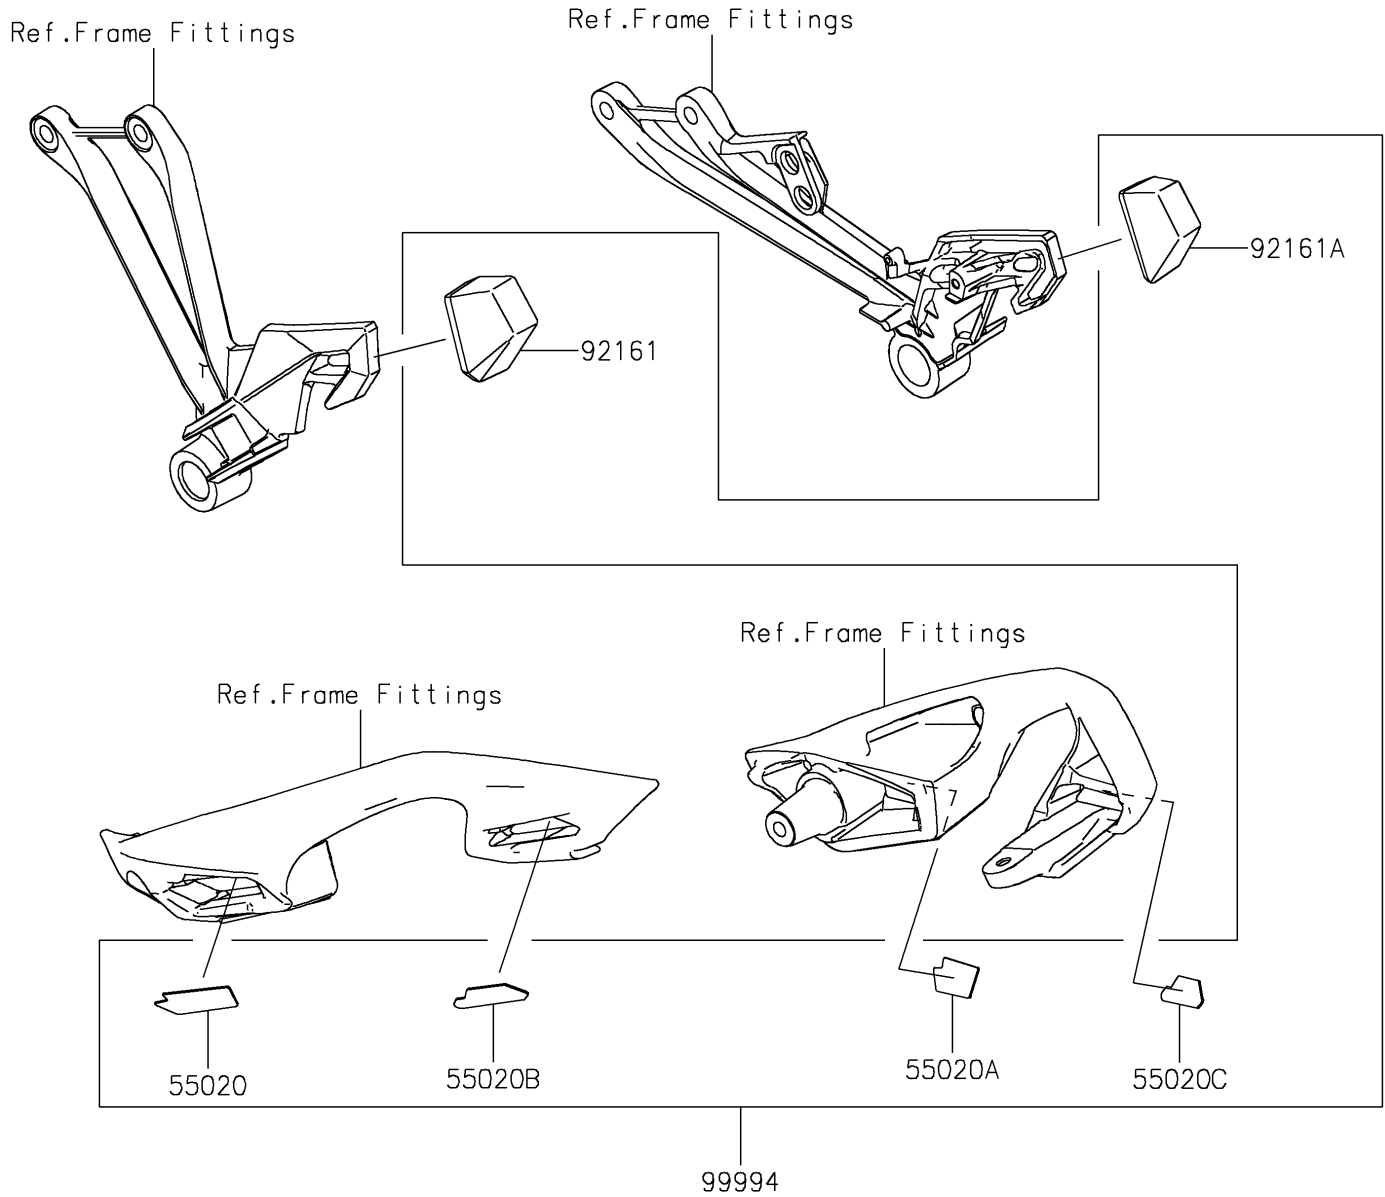

2022 NINJA® 1000SX PARTS DIAGRAM

Accessory(Bag Fitting Kit)

F2910D

2022 NINJA® 1000SX PARTS LIST

Accessory(Bag Fitting Kit)

ITEM NAME	PART NUMBER	QUANTITY
-----------	-------------	----------