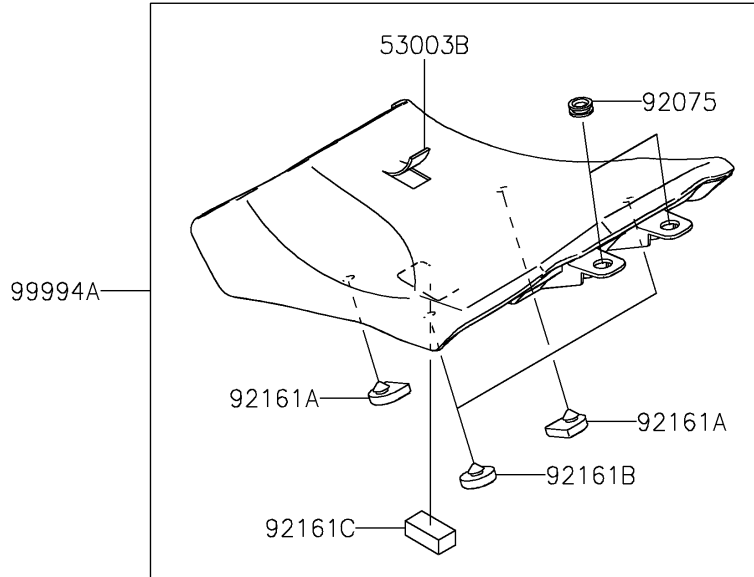

2022 NINJA® 1000SX PARTS DIAGRAM

Accessory(Seat)

F2910E

2022 NINJA® 1000SX PARTS LIST

Accessory(Seat)

ITEM NAME	PART NUMBER	QUANTITY
LEATHER,FR SEAT,V.BLACK+BLK (Ref # 53003)	53003-0511-64N	1
LEATHER,RR SEAT,V.BLACK+BLK (Ref # 53003A)	53003-0512-64N	1
LEATHER,BLACK (Ref # 53003B)	53003-0586-MA	1
SEAT-ASSY,FR,V.BLACK+BLK (Ref # 53066)	53066-0677-64N	1
SEAT-ASSY,RR,V.BLACK+BLK (Ref # 53066A)	53066-0678-64N	1
DAMPER (Ref # 92075)	92075-1634	2
DAMPER,SEAT (Ref # 92161)	92161-0930	4
DAMPER,FR SEAT,FR (Ref # 92161A)	92161-0954	2
DAMPER,FR SEAT,RR (Ref # 92161B)	92161-0955	2
DAMPER,20X40X15 (Ref # 92161C)	92161-1608	1
COMFORT SEAT KIT(STITCH) (Ref # 99994)	99994-1410	1
KIT-ACCESSORY,LOW SEAT (Ref # 99994A)	99994-1576	1