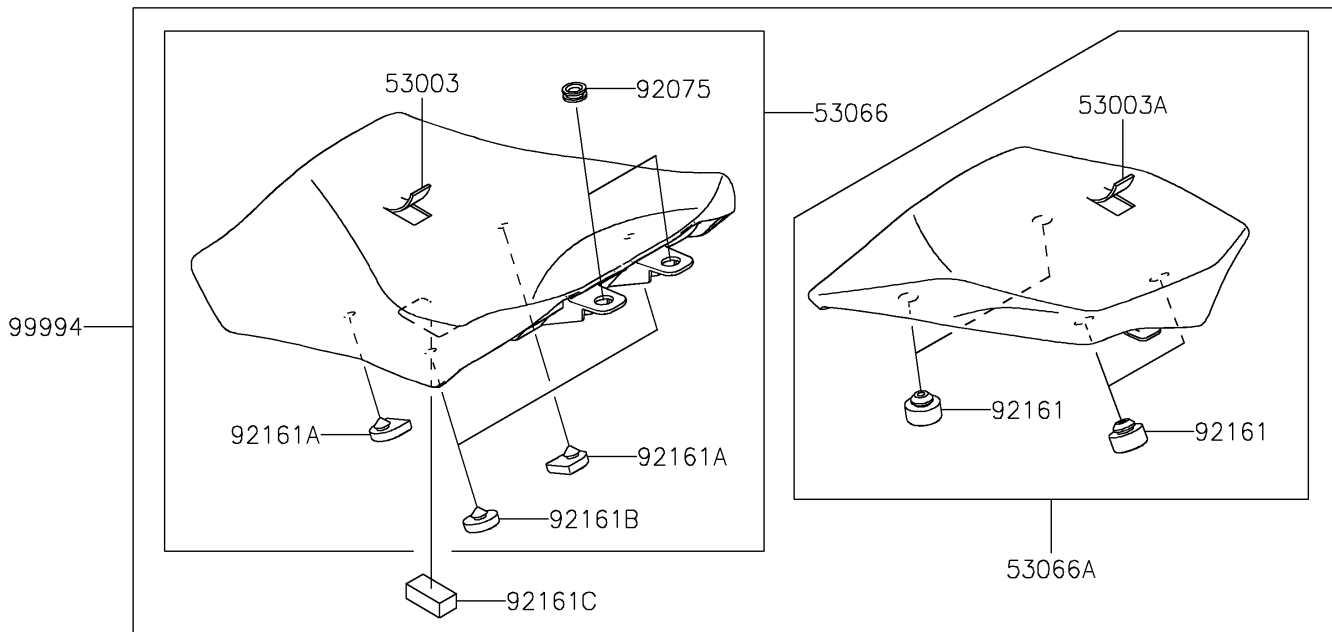

2022 NINJA® 1000SX PARTS DIAGRAM

Accessory(Seat)

F2910E

2022 NINJA® 1000SX PARTS LIST

Accessory(Seat)

ITEM NAME	PART NUMBER	QUANTITY
LEATHER,FR SEAT,V.BLACK+BLK (Ref # 53003)	53003-0511-64N	1
LEATHER,RR SEAT,V.BLACK+BLK (Ref # 53003A)	53003-0512-64N	1
LEATHER,BLACK (Ref # 53003B)	53003-0586-MA	1
SEAT-ASSY,FR,V.BLACK+BLK (Ref # 53066)	53066-0677-64N	1
SEAT-ASSY,RR,V.BLACK+BLK (Ref # 53066A)	53066-0678-64N	1
DAMPER (Ref # 92075)	92075-1634	2
DAMPER,SEAT (Ref # 92161)	92161-0930	4
DAMPER,FR SEAT,FR (Ref # 92161A)	92161-0954	2
DAMPER,FR SEAT,RR (Ref # 92161B)	92161-0955	2
DAMPER,20X40X15 (Ref # 92161C)	92161-1608	1
COMFORT SEAT KIT(STITCH) (Ref # 99994)	99994-1410	1
KIT-ACCESSORY,LOW SEAT (Ref # 99994A)	99994-1576	1