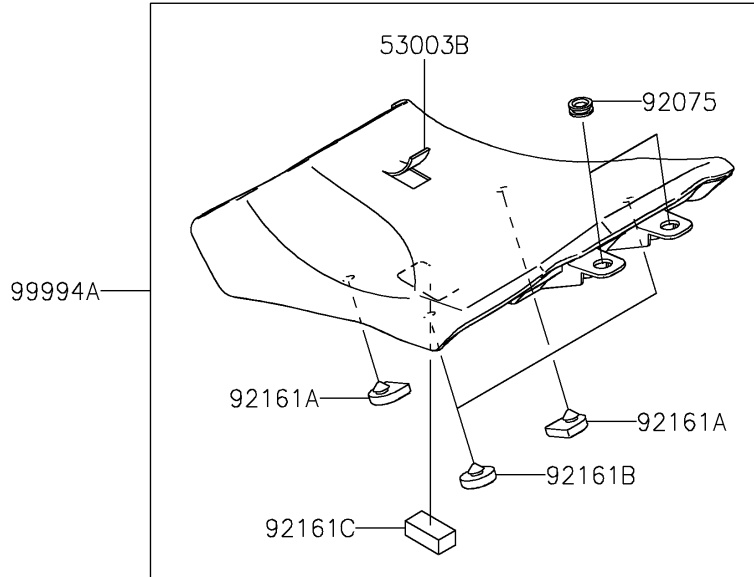

# 2023 Ninja® 1000SX PARTS DIAGRAM

Accessory(Seat)

F2910E

### Accessory(Seat)

ITEM NAME	PART NUMBER	QUANTITY
LEATHER,FR SEAT,V.BLACK+BLK (Ref # 53003)	53003-0511-64N	1
LEATHER,RR SEAT,V.BLACK+BLK (Ref # 53003A)	53003-0512-64N	1
LEATHER,BLACK (Ref # 53003B)	53003-0586-MA	1
SEAT-ASSY,FR,V.BLACK+BLK (Ref # 53066)	53066-0677-64N	1
SEAT-ASSY,RR,V.BLACK+BLK (Ref # 53066A)	53066-0678-64N	1
DAMPER (Ref # 92075)	92075-1634	2
DAMPER,SEAT (Ref # 92161)	92161-0930	4
DAMPER,FR SEAT,FR (Ref # 92161A)	92161-0954	2
DAMPER,FR SEAT,RR (Ref # 92161B)	92161-0955	2
DAMPER,20X40X15 (Ref # 92161C)	92161-1608	1
COMFORT SEAT KIT(STITCH) (Ref # 99994)	99994-1410	1
KIT-ACCESSORY,LOW SEAT (Ref # 99994A)	99994-1576	1