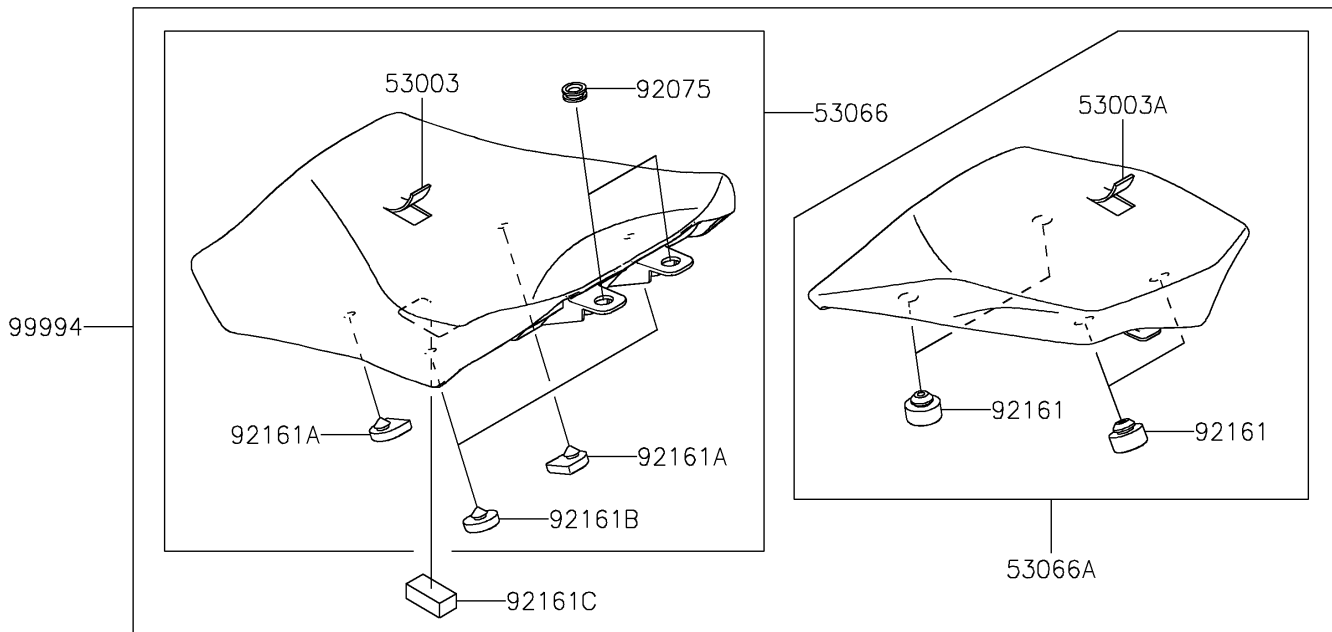

# 2023 Ninja® 1000SX PARTS DIAGRAM

Accessory(Seat)

F2910E

### Accessory(Seat)

ITEM NAME	PART NUMBER	QUANTITY
LEATHER,FR SEAT,V.BLACK+BLK (Ref # 53003)	53003-0511-64N	1
LEATHER,RR SEAT,V.BLACK+BLK (Ref # 53003A)	53003-0512-64N	1
LEATHER,BLACK (Ref # 53003B)	53003-0586-MA	1
SEAT-ASSY,FR,V.BLACK+BLK (Ref # 53066)	53066-0677-64N	1
SEAT-ASSY,RR,V.BLACK+BLK (Ref # 53066A)	53066-0678-64N	1
DAMPER (Ref # 92075)	92075-1634	2
DAMPER,SEAT (Ref # 92161)	92161-0930	4
DAMPER,FR SEAT,FR (Ref # 92161A)	92161-0954	2
DAMPER,FR SEAT,RR (Ref # 92161B)	92161-0955	2
DAMPER,20X40X15 (Ref # 92161C)	92161-1608	1
COMFORT SEAT KIT(STITCH) (Ref # 99994)	99994-1410	1
KIT-ACCESSORY,LOW SEAT (Ref # 99994A)	99994-1576	1