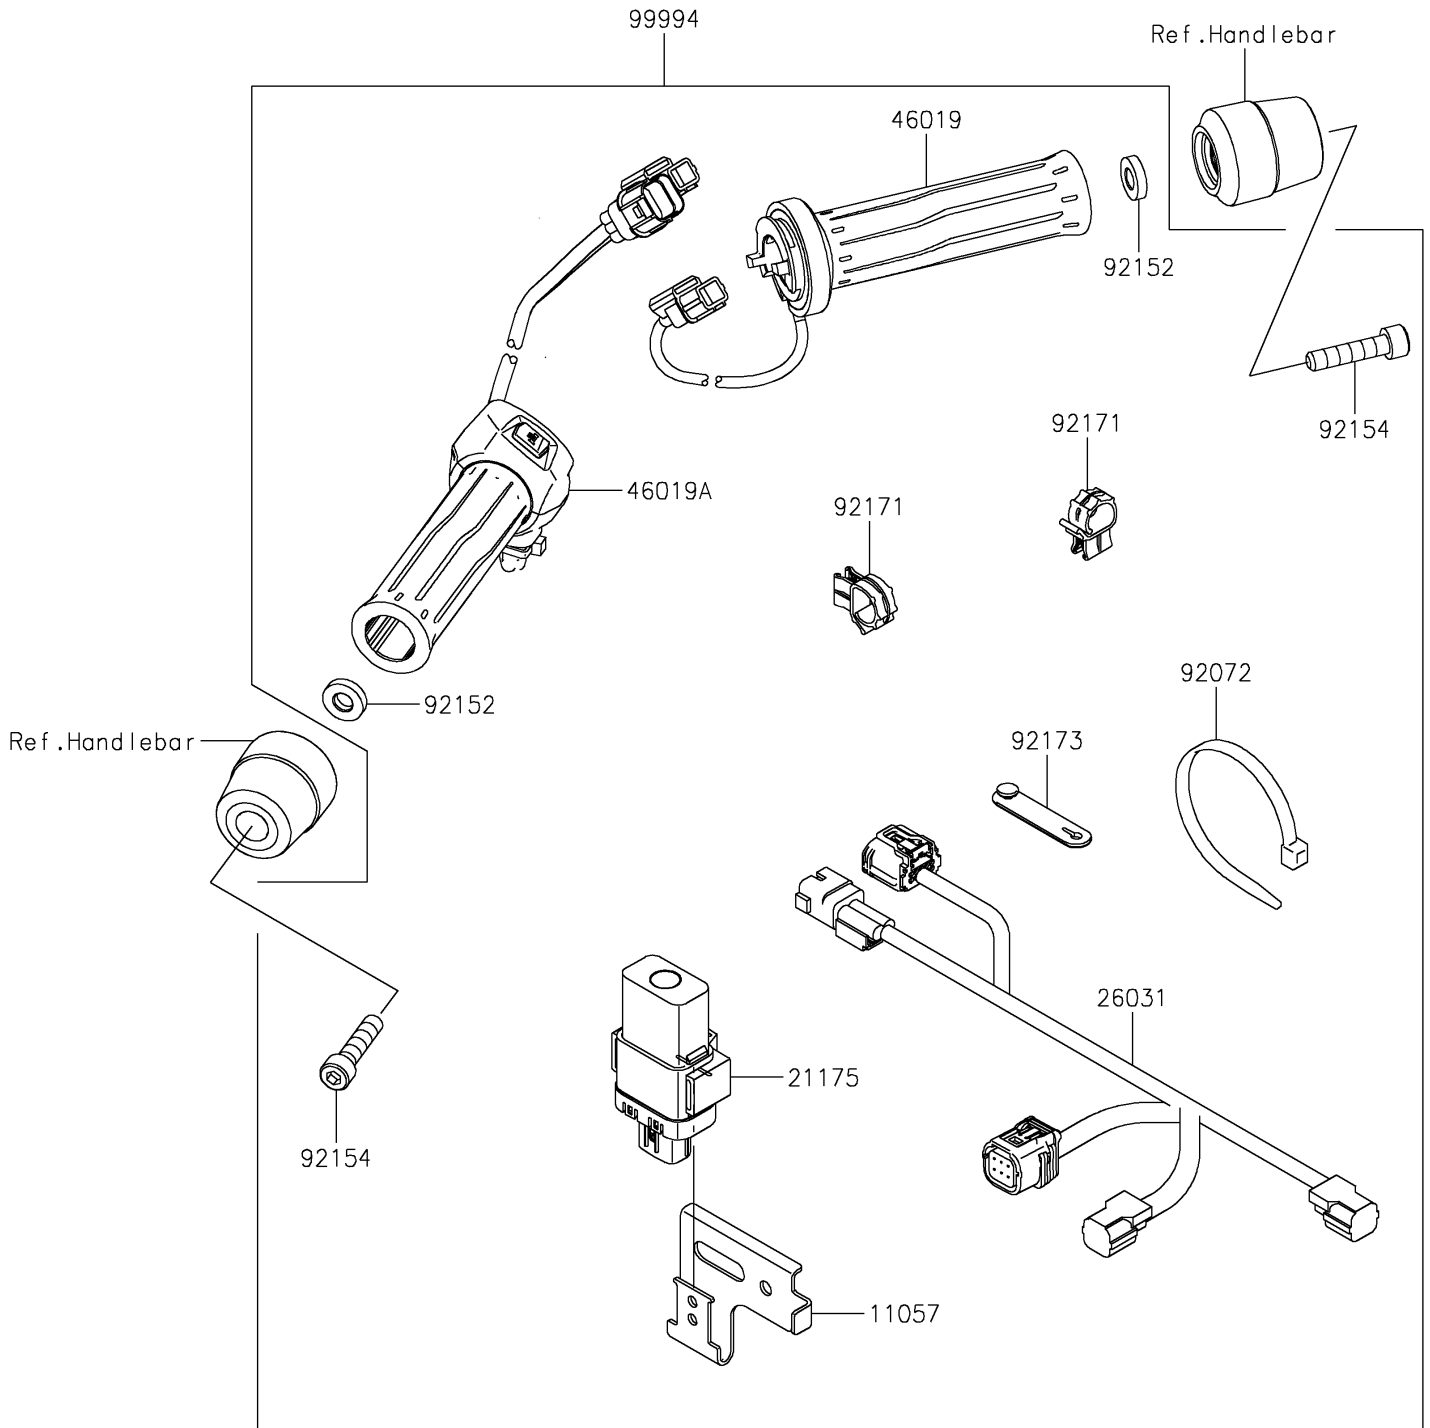

2022 NINJA® 1000SX PARTS DIAGRAM

Accessory(Grip Heater)

F2910F

2022 NINJA® 1000SX PARTS LIST

Accessory(Grip Heater)

ITEM NAME	PART NUMBER	QUANTITY
BRACKET (Ref # 11057)	11057-2960	1
CONTROL UNIT-ELECTRONIC,GH (Ref # 21175)	21175-1329	1
HARNESS,GRIP HEATER (Ref # 26031)	26031-2722	1
GRIP-ASSY,HEATER,RH (Ref # 46019)	46019-0096	1
GRIP-ASSY,HEATER,LH (Ref # 46019A)	46019-0097	1
BAND (Ref # 92072)	92072-3851	5
COLLAR (Ref # 92152)	92152-2663	2
BOLT,SOCKET,8X35 (Ref # 92154)	92154-4053	2
CLAMP,EDGE CLIP (Ref # 92171)	92171-1722	2
CLAMP (Ref # 92173)	92173-2198	3
GRIP HEATER (Ref # 99994)	99994-1412	1