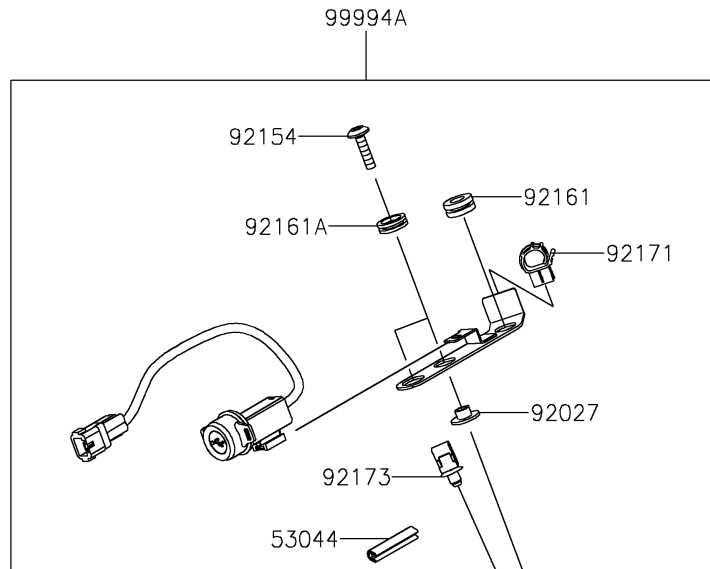

# 2022 NINJA® 1000SX PARTS DIAGRAM

Accessory(DC and USB Socket)

F2910G

# 2022 NINJA® 1000SX PARTS LIST

Accessory(DC and USB Socket)

ITEM NAME	PART NUMBER	QUANTITY
-----------	-------------	----------