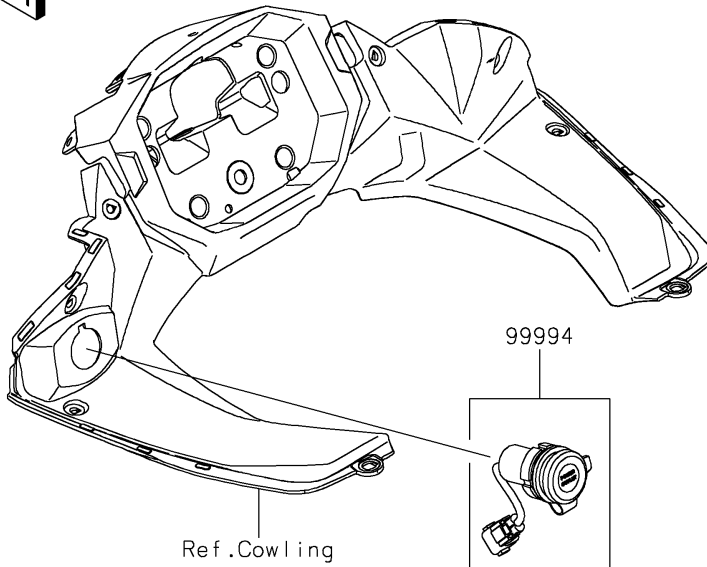

# 2022 NINJA® 1000SX PARTS DIAGRAM

Accessory(DC and USB Socket)

F2910G

# 2022 NINJA® 1000SX PARTS LIST

Accessory(DC and USB Socket)

ITEM NAME	PART NUMBER	QUANTITY
-----------	-------------	----------