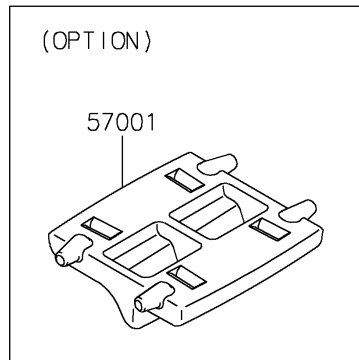

2022 NINJA® 1000SX PARTS DIAGRAM

Accessory(Wheel Rim Tape)

F2910J

2022 NINJA® 1000SX PARTS LIST

Accessory(Wheel Rim Tape)

ITEM NAME	PART NUMBER	QUANTITY
RIM STRIPE APPLICATOR (Ref # 57001)	57001-1752	AR
WHEEL RIM TAPE, GREEN (Ref # 99994)	99994-0932	1
WHEEL RIM TAPE, SILVER (Ref # 99994A)	99994-0933	1