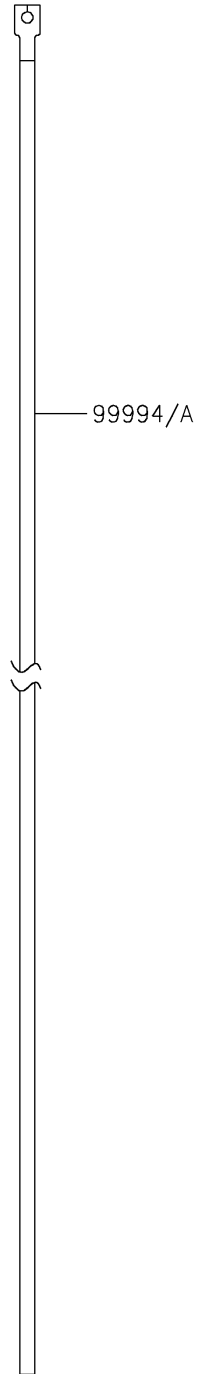

2022 NINJA® 1000SX PARTS DIAGRAM

Accessory(Wheel Rim Tape)

F2910J

2022 NINJA® 1000SX PARTS LIST

Accessory(Wheel Rim Tape)

ITEM NAME	PART NUMBER	QUANTITY
RIM STRIPE APPLICATOR (Ref # 57001)	57001-1752	AR
WHEEL RIM TAPE, GREEN (Ref # 99994)	99994-0932	1
WHEEL RIM TAPE, SILVER (Ref # 99994A)	99994-0933	1