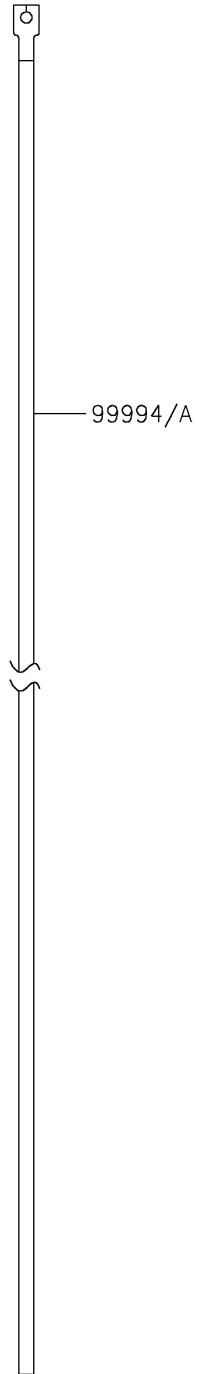

2023 Ninja® 1000SX PARTS DIAGRAM

Accessory(Wheel Rim Tape)

F2910J

2023 Ninja® 1000SX PARTS LIST

Accessory(Wheel Rim Tape)

ITEM NAME	PART NUMBER	QUANTITY
RIM STRIPE APPLICATOR (Ref # 57001)	57001-1752	AR
WHEEL RIM TAPE, GREEN (Ref # 99994)	99994-0932	1
WHEEL RIM TAPE, SILVER (Ref # 99994A)	99994-0933	1