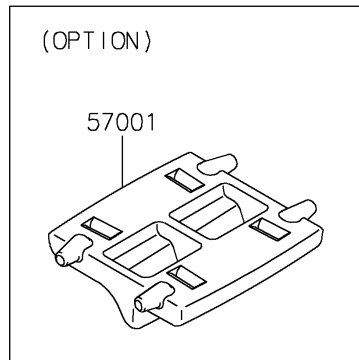

2023 Ninja® 1000SX PARTS DIAGRAM

Accessory(Wheel Rim Tape)

F2910J

2023 Ninja® 1000SX PARTS LIST

Accessory(Wheel Rim Tape)

ITEM NAME	PART NUMBER	QUANTITY
RIM STRIPE APPLICATOR (Ref # 57001)	57001-1752	AR
WHEEL RIM TAPE, GREEN (Ref # 99994)	99994-0932	1
WHEEL RIM TAPE, SILVER (Ref # 99994A)	99994-0933	1