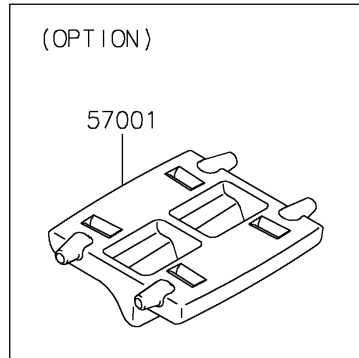

2024 Ninja 1000SX PARTS DIAGRAM

Accessory(Wheel Rim Tape)

F2910J

2024 Ninja 1000SX PARTS LIST

Accessory(Wheel Rim Tape)

ITEM NAME	PART NUMBER	QUANTITY
RIM STRIPE APPLICATOR (Ref # 57001)	57001-1752	AR
WHEEL RIM TAPE, GREEN (Ref # 99994)	99994-0932	1
WHEEL RIM TAPE, SILVER (Ref # 99994A)	99994-0933	1