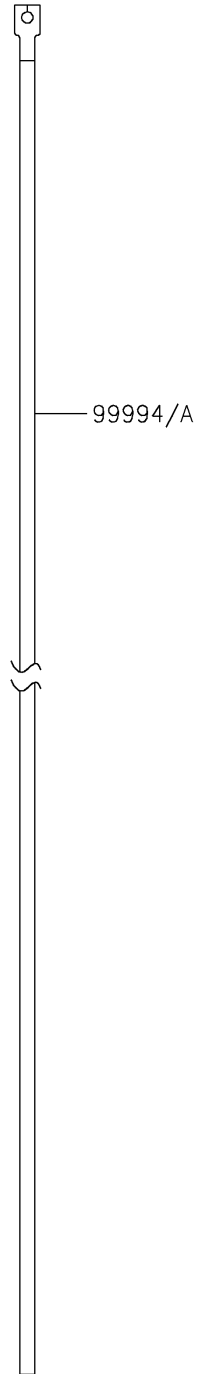

2024 Ninja 1000SX PARTS DIAGRAM

Accessory(Wheel Rim Tape)

F2910J

2024 Ninja 1000SX PARTS LIST

Accessory(Wheel Rim Tape)

ITEM NAME	PART NUMBER	QUANTITY
RIM STRIPE APPLICATOR (Ref # 57001)	57001-1752	AR
WHEEL RIM TAPE, GREEN (Ref # 99994)	99994-0932	1
WHEEL RIM TAPE, SILVER (Ref # 99994A)	99994-0933	1