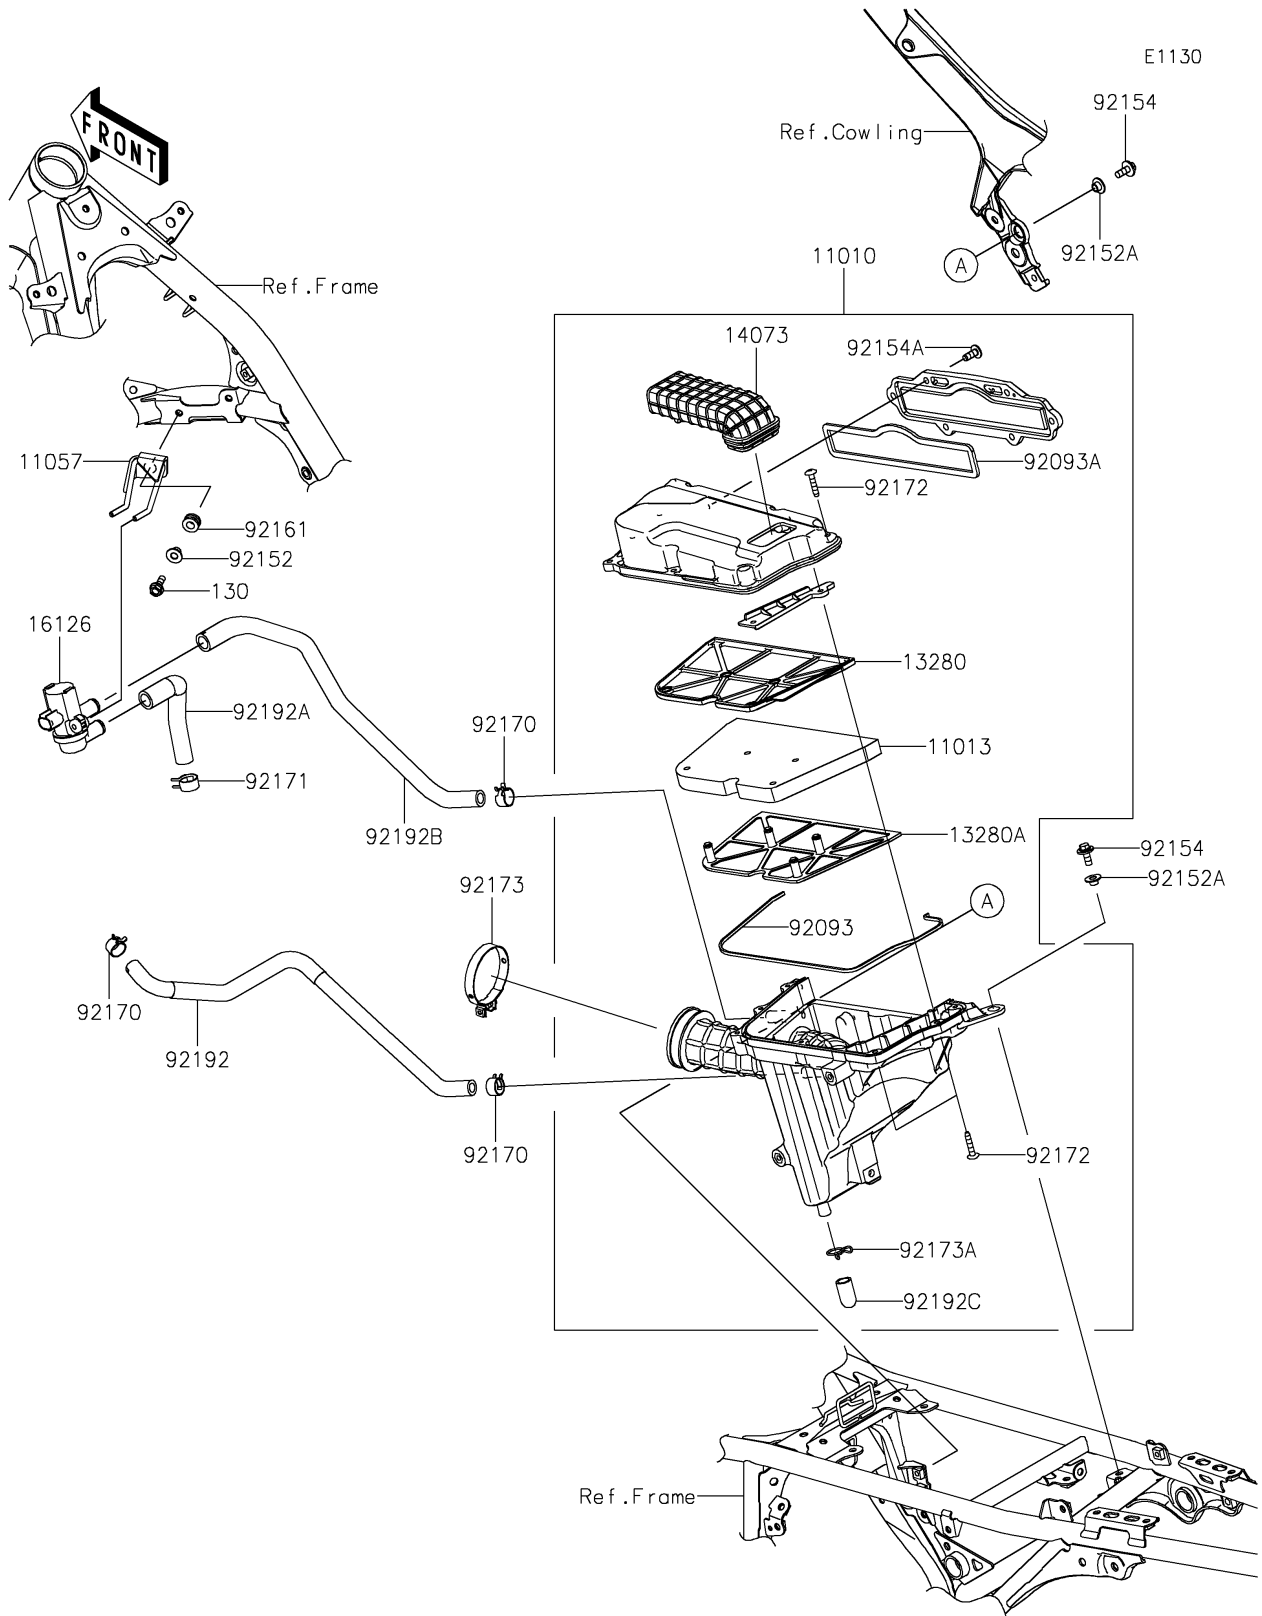

2023 KLX® 230R S PARTS DIAGRAM

Air Cleaner

2023 KLX® 230R S PARTS LIST

Air Cleaner

ITEM NAME	PART NUMBER	QUANTITY
FILTER-ASSY-AIR (Ref # 11010)	11010-1810	1
ELEMENT-AIR FILTER (Ref # 11013)	11013-0790	1
BRACKET,ASWV (Ref # 11057)	11057-2432	1
HOLDER,UPP (Ref # 13280)	13280-0945	1
HOLDER,LWR (Ref # 13280A)	13280-0946	1
DUCT,IN (Ref # 14073)	14073-0928	1
VALVE,AIR SWITCH (Ref # 16126)	16126-0750	1
SEAL (Ref # 92093)	92093-0727	1
SEAL (Ref # 92093A)	92093-0728	1
COLLAR,6.3X8.3X9.2 (Ref # 92152)	92152-1725	1
COLLAR,6.3X8.3X6.2 (Ref # 92152A)	92152-2586	2
BOLT,FLANGED-SMALL,6X16 (Ref # 92154)	92154-1183	2
BOLT,6X16 (Ref # 92154A)	92154-3970	6
DAMPER (Ref # 92161)	92161-0031	1
CLAMP (Ref # 92170)	92170-1434	3
CLAMP (Ref # 92171)	92171-0533	1
SCREW (Ref # 92172)	92172-1291	7
CLAMP (Ref # 92173)	92173-2191	1
CLAMP,14MM (Ref # 92173A)	92173-2474	1
TUBE,BLOW-BY (Ref # 92192)	92192-1929	1
TUBE,ASWV-HEAD (Ref # 92192A)	92192-1930	1
TUBE,A/C-ASWV (Ref # 92192B)	92192-1931	1
TUBE (Ref # 92192C)	92192-2582	1
BOLT-FLANGED,6X18 (Ref # 130)	130BA0618	1