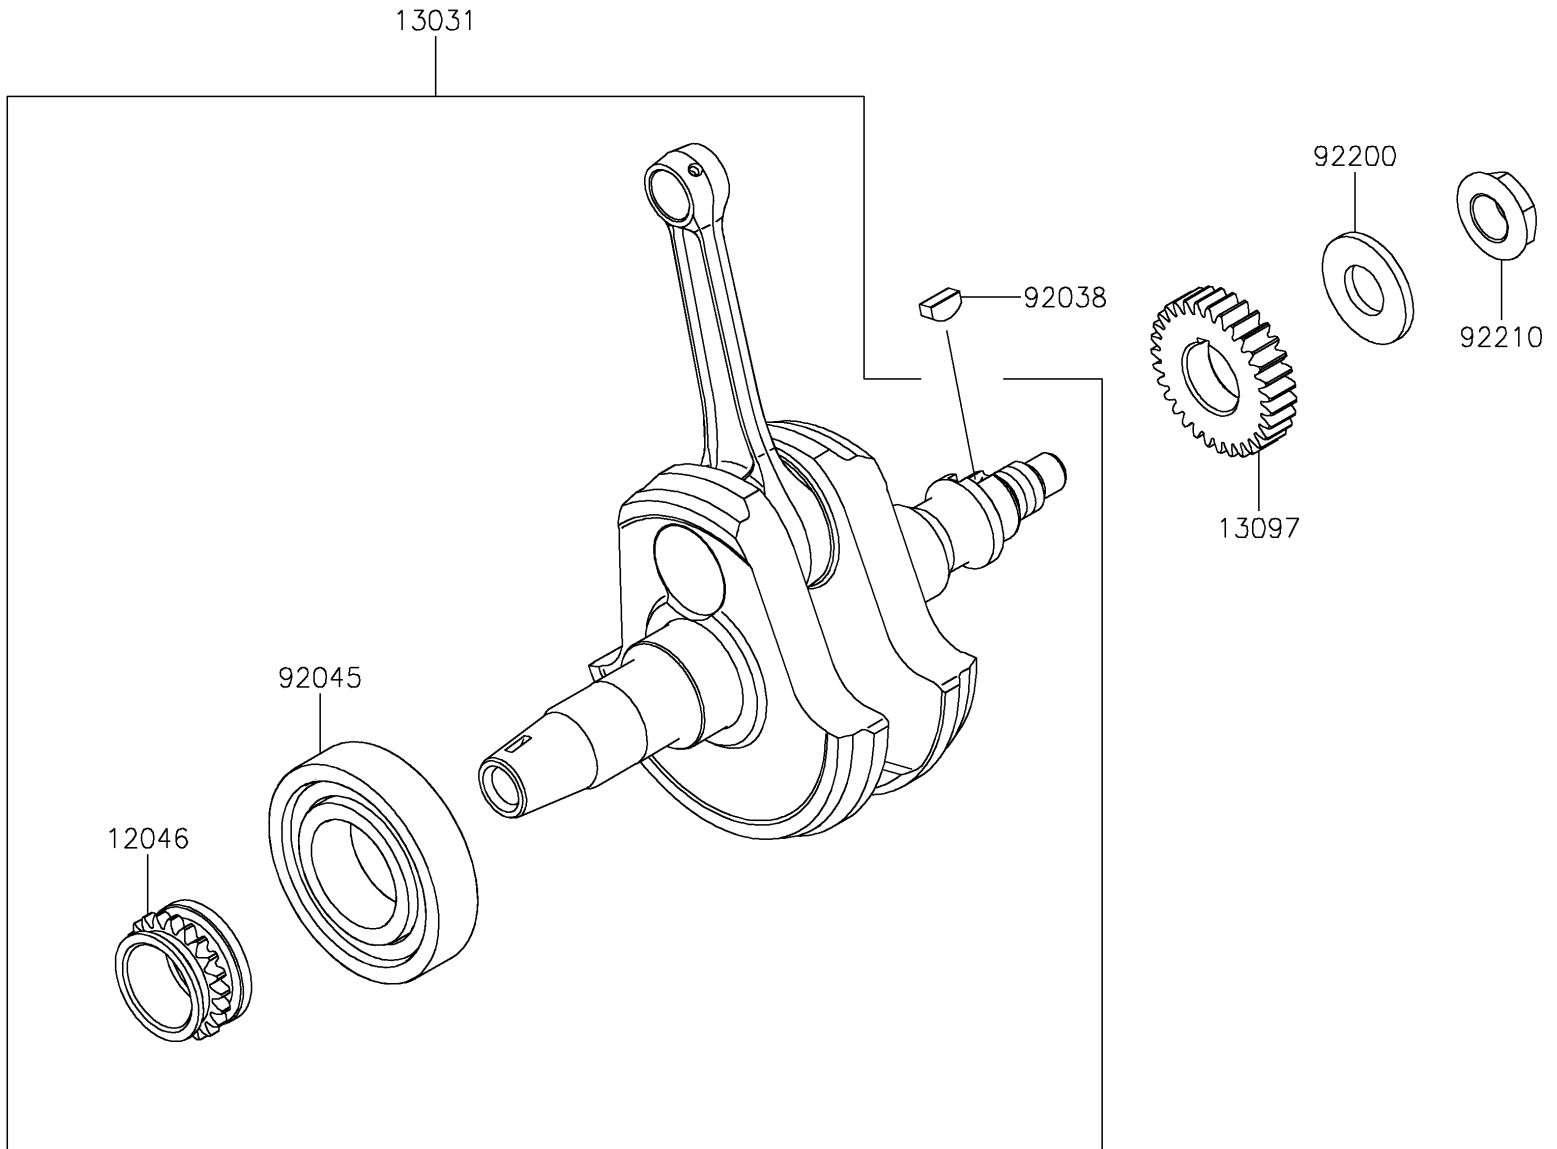

2023 KLX® 230R S PARTS DIAGRAM

Crankshaft

E1321

2023 KLX® 230R S PARTS LIST

Crankshaft

ITEM NAME	PART NUMBER	QUANTITY
SPROCKET,21T (Ref # 12046)	12046-0613	1
CRANKSHAFT-COMP (Ref # 13031)	13031-0909	1
GEAR-PRIMARY SPUR,31T (Ref # 13097)	13097-0603	1
KEY (Ref # 92038)	92038-1057	1
BEARING-BALL,6207CS17 (Ref # 92045)	92045-0906	1
WASHER,16.3X35X3.2 (Ref # 92200)	92200-0119	1
NUT,16MM (Ref # 92210)	92210-1538	1