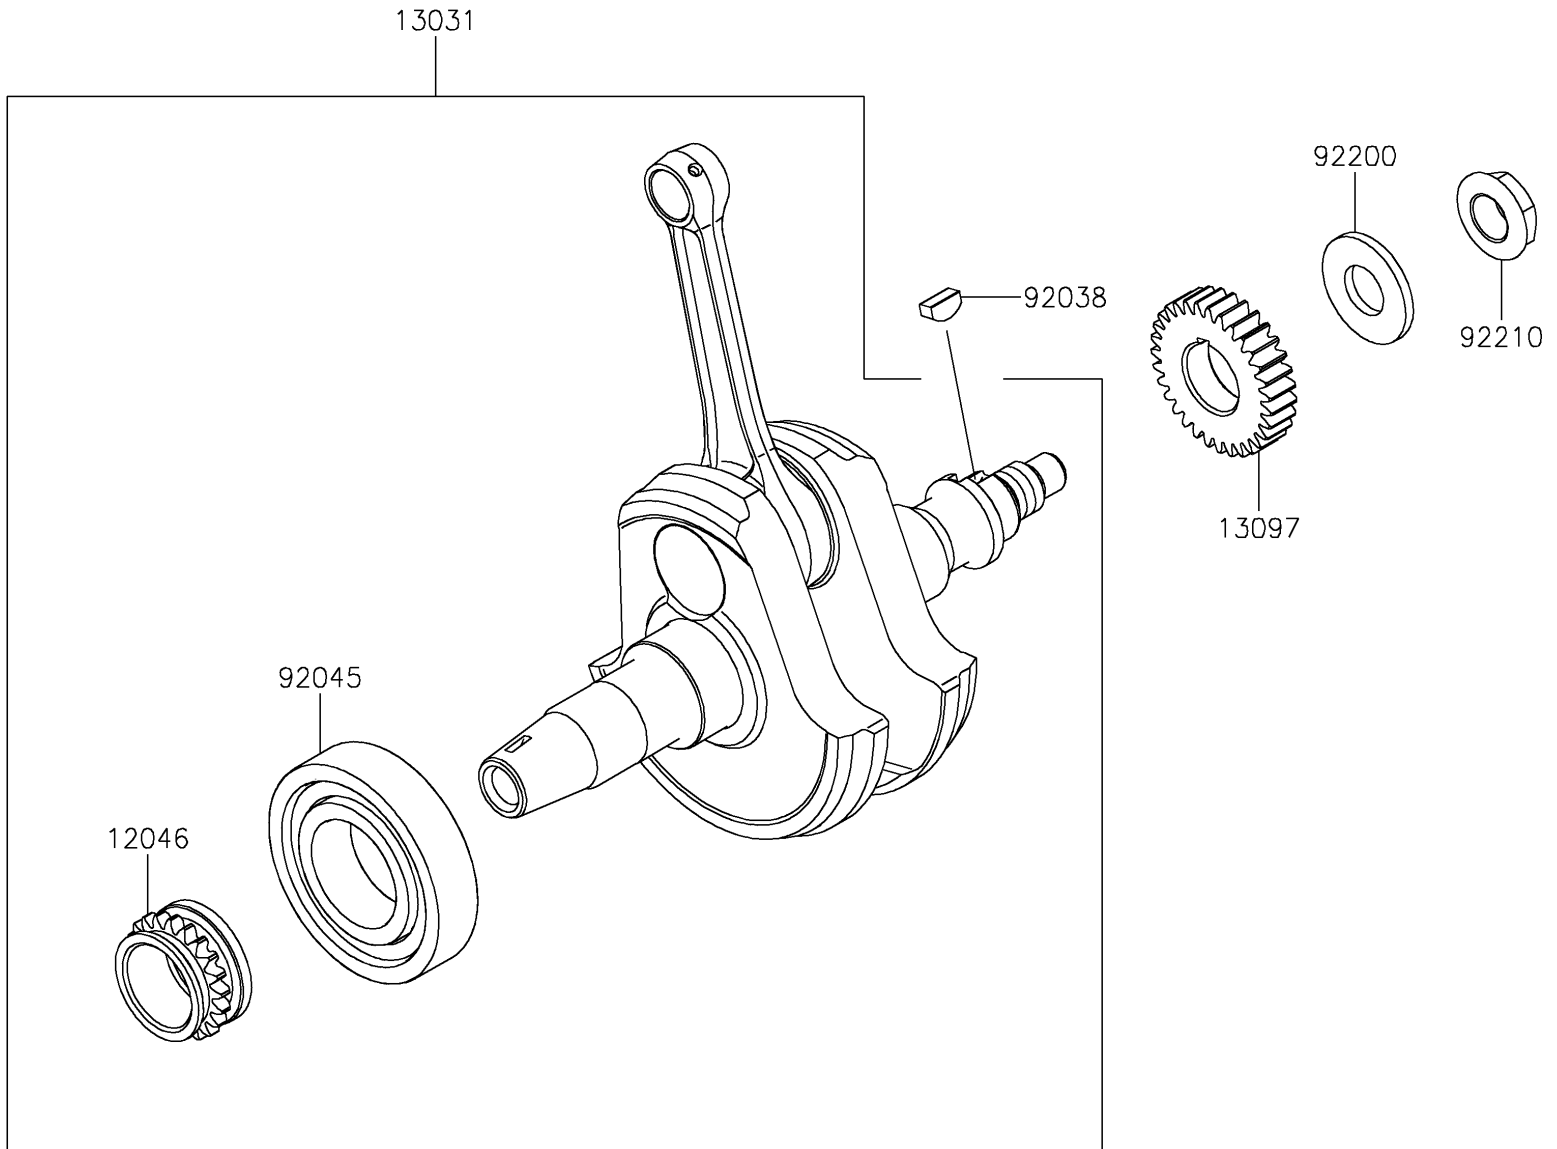

# 2023 KLX® 230R S PARTS DIAGRAM

Crankshaft

E1321

## 2023 KLX® 230R S PARTS LIST

### Crankshaft

ITEM NAME	PART NUMBER	QUANTITY
SPROCKET,21T (Ref # 12046)	12046-0613	1
CRANKSHAFT-COMP (Ref # 13031)	13031-0909	1
GEAR-PRIMARY SPUR,31T (Ref # 13097)	13097-0603	1
KEY (Ref # 92038)	92038-1057	1
BEARING-BALL,6207CS17 (Ref # 92045)	92045-0906	1
WASHER,16.3X35X3.2 (Ref # 92200)	92200-0119	1
NUT,16MM (Ref # 92210)	92210-1538	1