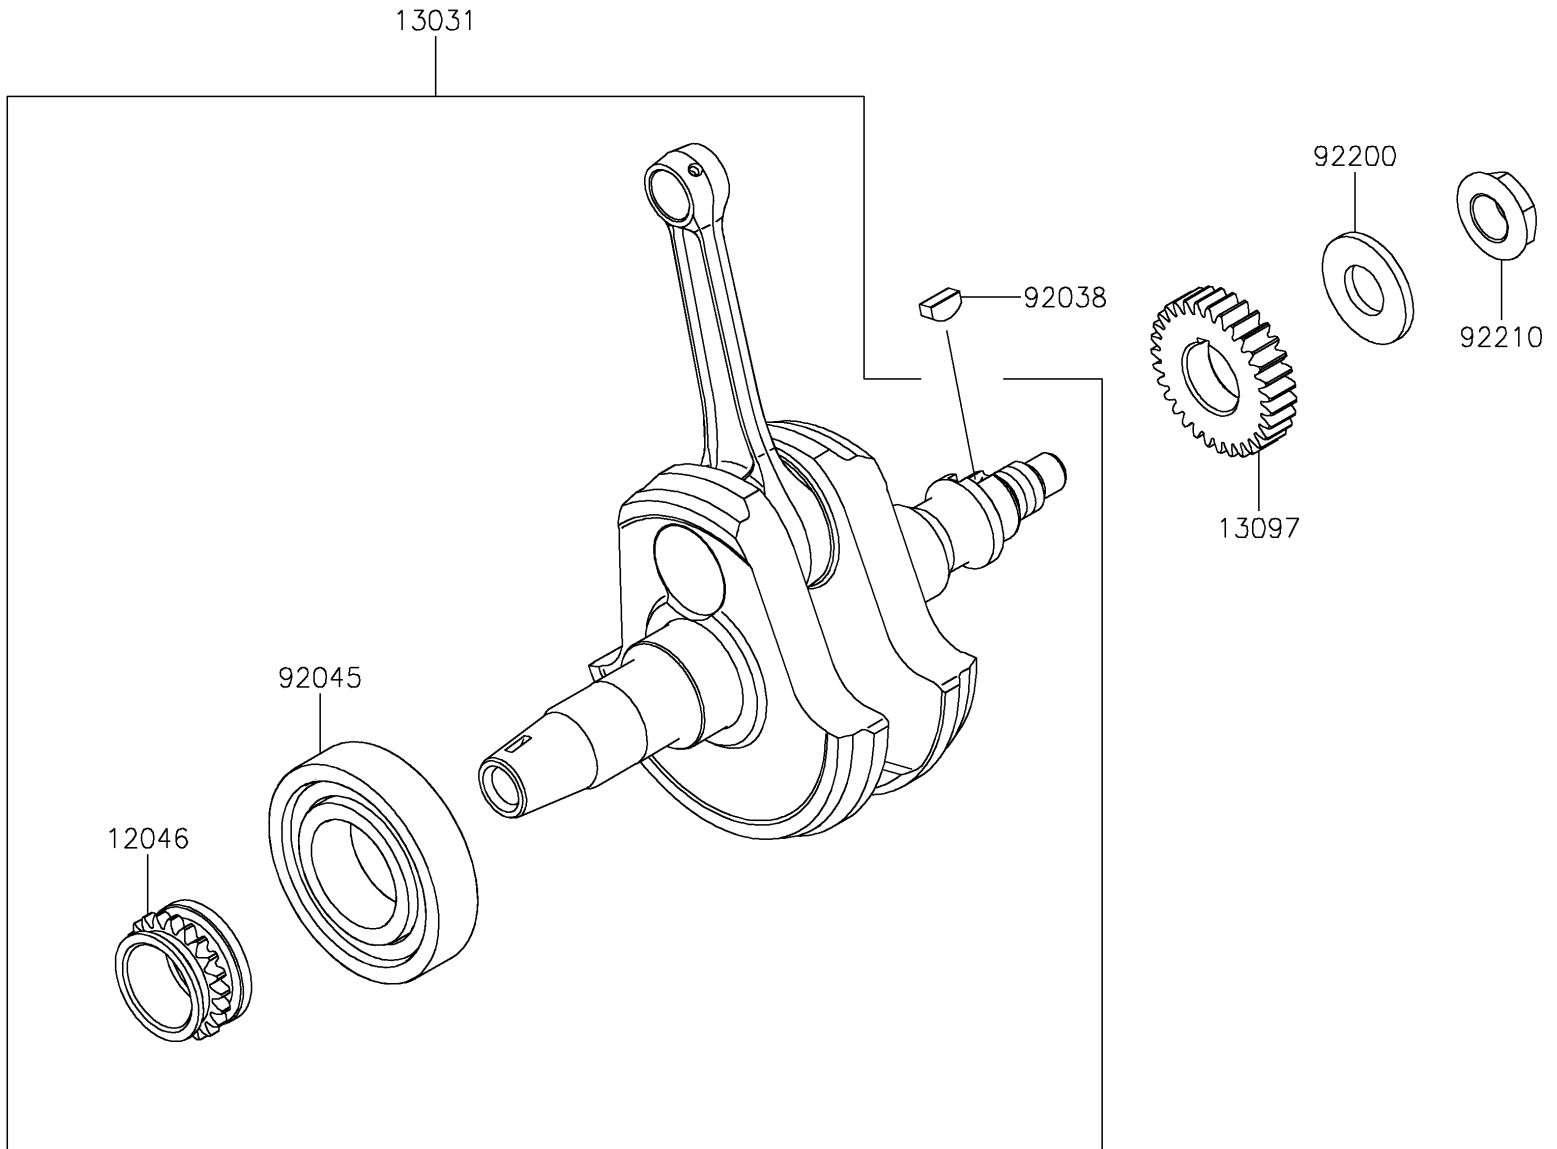

2024 KLX230R S PARTS DIAGRAM

Crankshaft

E1321

2024 KLX230R S PARTS LIST

Crankshaft

ITEM NAME	PART NUMBER	QUANTITY
SPROCKET,21T (Ref # 12046)	12046-0613	1
CRANKSHAFT-COMP (Ref # 13031)	13031-0909	1
GEAR-PRIMARY SPUR,31T (Ref # 13097)	13097-0603	1
KEY (Ref # 92038)	92038-1057	1
BEARING-BALL,6207CS17 (Ref # 92045)	92045-0906	1
WASHER,16.3X35X3.2 (Ref # 92200)	92200-0119	1
NUT,16MM (Ref # 92210)	92210-1538	1