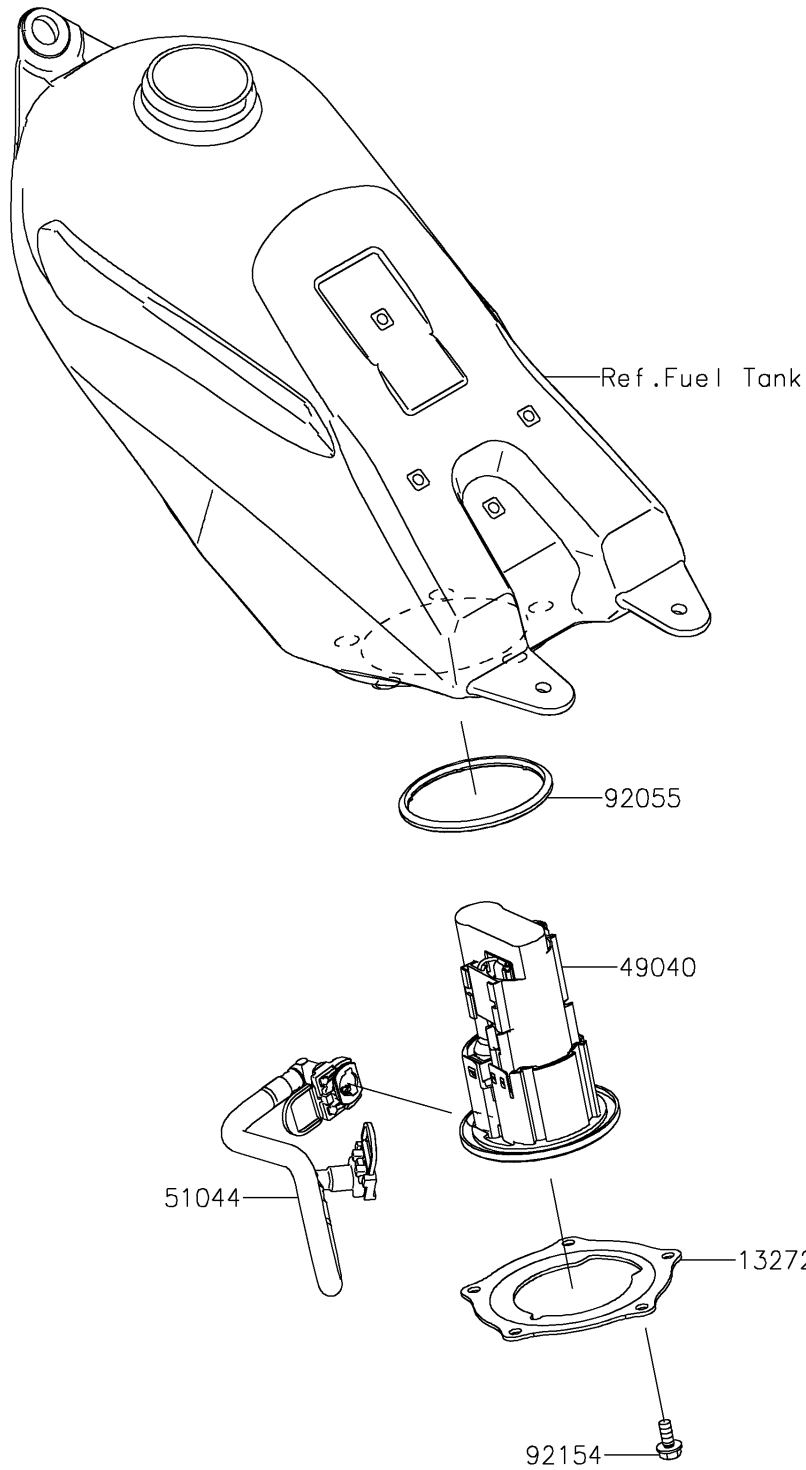

2024 KLX230R S PARTS DIAGRAM

Fuel Pump

E1520

2024 KLX230R S PARTS LIST

Fuel Pump

| ITEM NAME | PART NUMBER | QUANTITY |
|---------------------------------|-------------|----------|
| PLATE,FUEL PUMP (Ref # 13272) | 13272-2614 | 1 |
| PUMP-FUEL (Ref # 49040) | 49040-0780 | 1 |
| TUBE-ASSY,FUEL (Ref # 51044) | 51044-0993 | 1 |
| RING-O,FUEL PUMP (Ref # 92055) | 92055-0920 | 1 |
| BOLT,FLANGED,6X14 (Ref # 92154) | 92154-3963 | 5 |