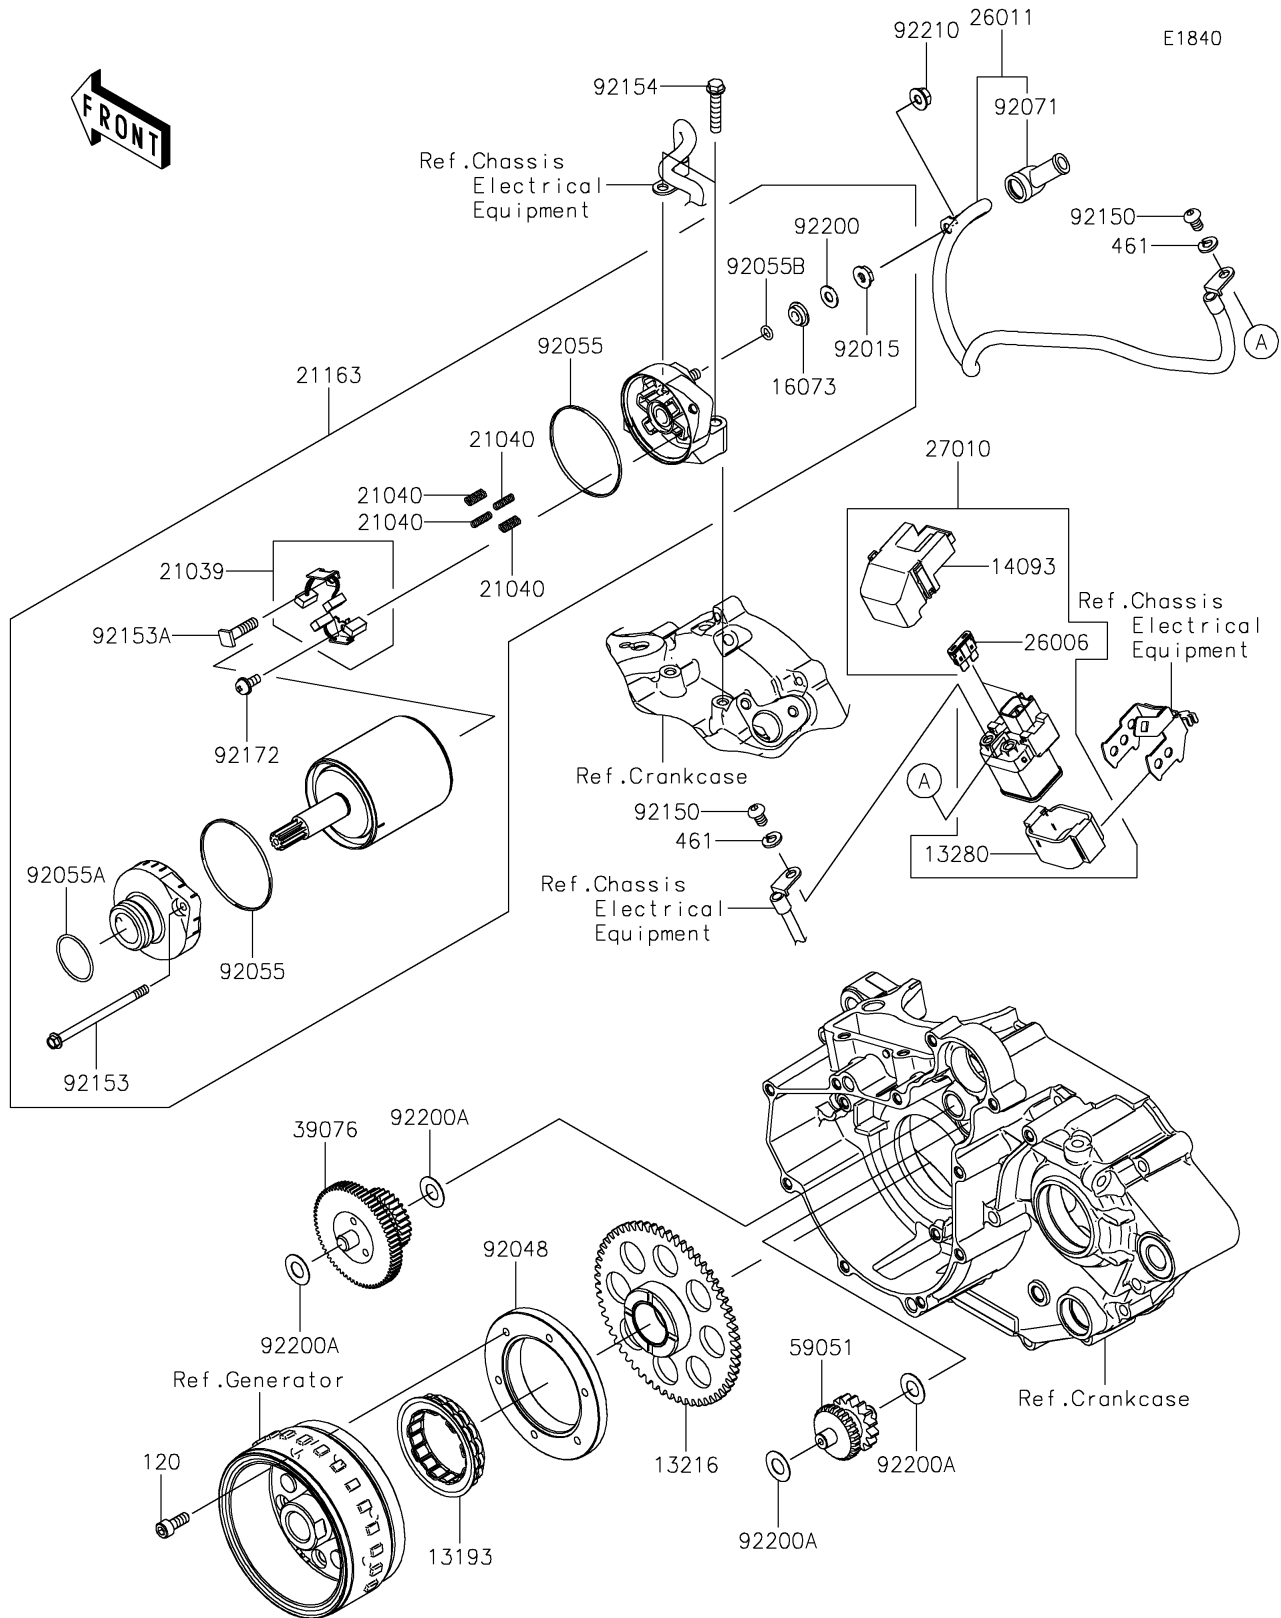

2023 KLX® 230R S PARTS DIAGRAM

Starter Motor

2023 KLX® 230R S PARTS LIST

Starter Motor

ITEM NAME	PART NUMBER	QUANTITY
CLUTCH-ASSY-ONEWAY (Ref # 13193)	13193-0014	1
GEAR-COMP,ONEWAY CLUTCH (Ref # 13216)	13216-0900	1
HOLDER (Ref # 13280)	13280-0710	1
COVER (Ref # 14093)	14093-0199	1
INSULATOR (Ref # 16073)	16073-0053	1
BRUSH,CARBON (Ref # 21039)	21039-0004	1
SPRING-BRUSH (Ref # 21040)	21040-0003	4
STARTER-ELECTRIC (Ref # 21163)	21163-0783	1
FUSE,BLADE,30A,GREEN (Ref # 26006)	26006-1006	2
WIRE-LEAD (Ref # 26011)	26011-0890	1
SWITCH (Ref # 27010)	27010-0754	1
LIMITER,STARTER IDLE GEAR (Ref # 39076)	39076-0020	1
GEAR-SPUR,IDLER (Ref # 59051)	59051-0824	1
NUT,STARTER MOTOR (Ref # 92015)	92015-1476	1
RACE,ONEWAY CLUTCH (Ref # 92048)	92048-0030	1
RING-O (Ref # 92055)	92055-0136	2
RING-O (Ref # 92055A)	92055-1276	1
RING-O,4.5X2.0 (Ref # 92055B)	92055-1370	1
GROMMET (Ref # 92071)	92071-0024	1
BOLT,6X10 (Ref # 92150)	92150-1577	2
BOLT (Ref # 92153)	92153-1850	2
BOLT (Ref # 92153A)	92153-1866	1
BOLT,FLANGED,6X30 (Ref # 92154)	92154-1773	2
SCREW (Ref # 92172)	92172-0334	1
WASHER (Ref # 92200)	92200-0386	1
WASHER,10.2X20X0.5 (Ref # 92200A)	92200-1976	4
NUT,6MM (Ref # 92210)	92210-0188	1
BOLT-SOCKET,6X16 (Ref # 120)	120CA0616	6
WASHER-SPRING,6MM (Ref # 461)	461DB0600	2