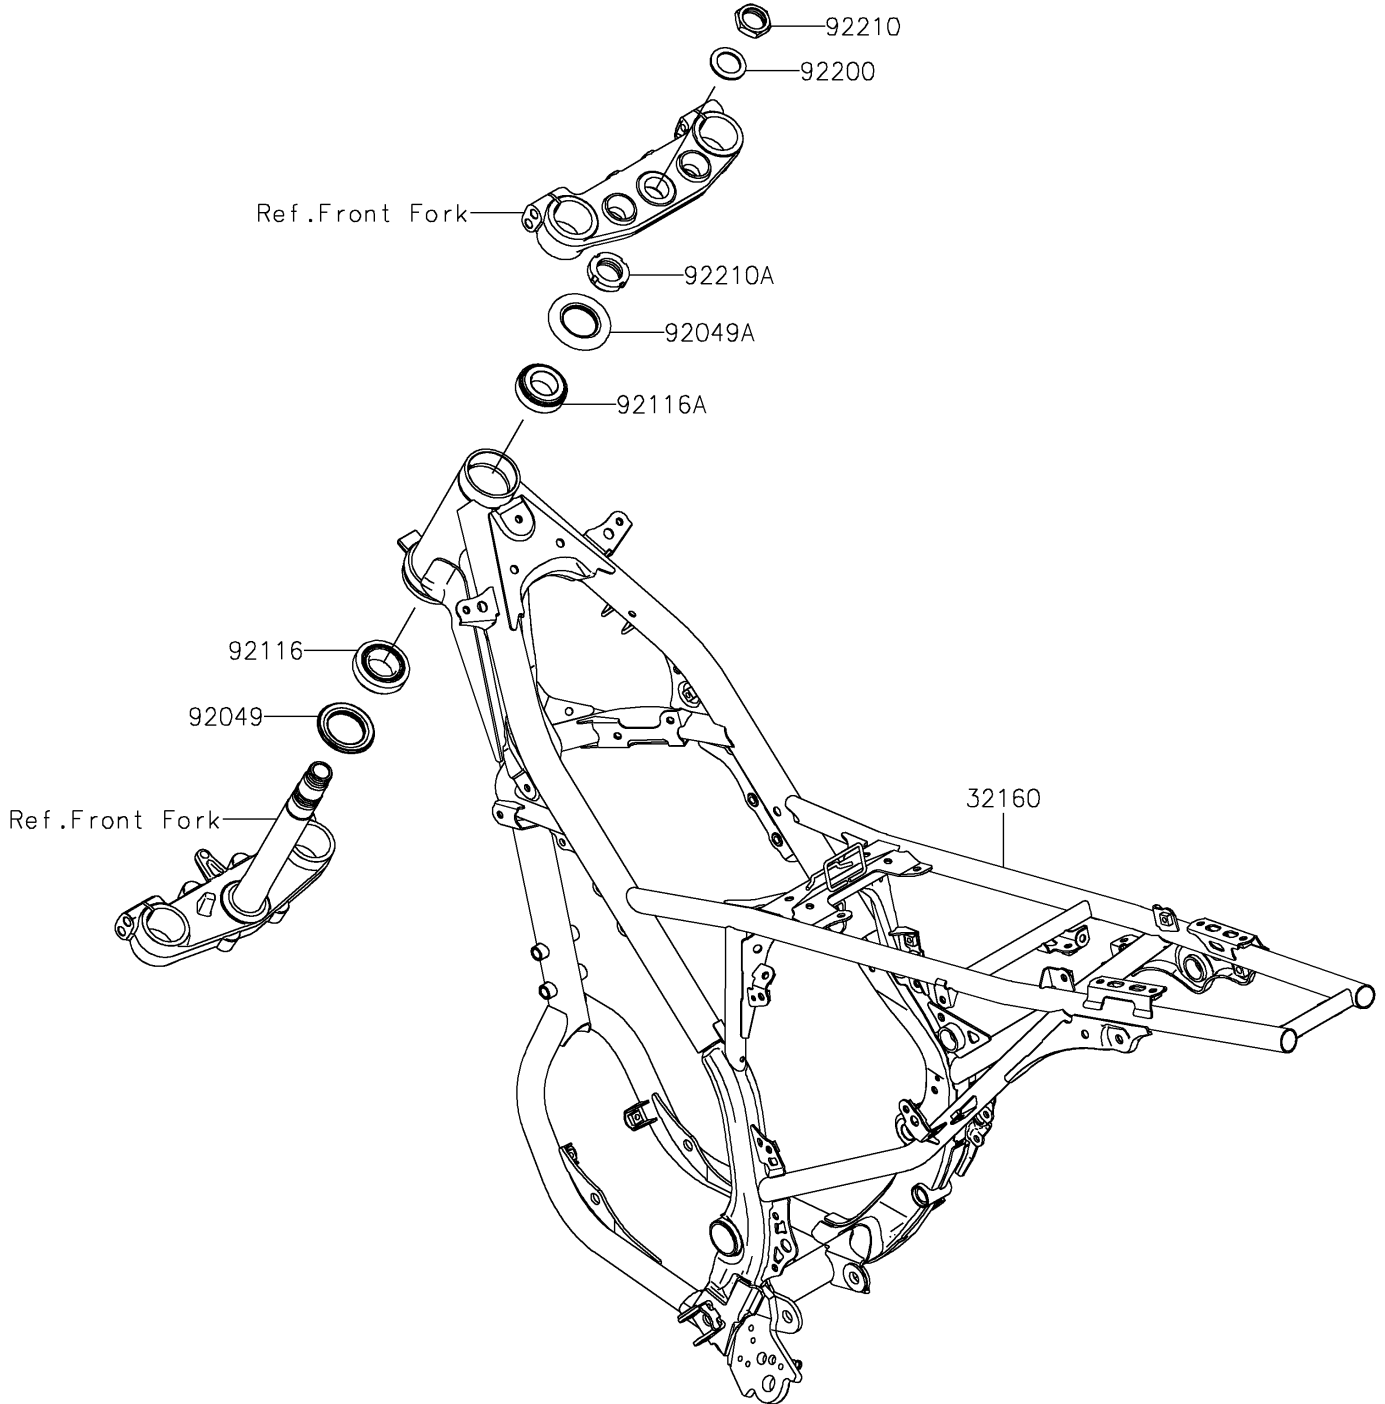

2023 KLX® 230R S PARTS DIAGRAM

Frame

F2120

2023 KLX® 230R S PARTS LIST

Frame

ITEM NAME	PART NUMBER	QUANTITY
FRAME-COMP,P.SILVER (Ref # 32160)	32160-1965-458	1
SEAL-OIL,XMHE36X52X4J (Ref # 92049)	92049-1162	1
SEAL-OIL,STEERING STEM (Ref # 92049A)	92049-1214	1
BEARING-ROLLER,HR320/28XJ (Ref # 92116)	92116-1009	1
BEARING-ROLLER,HICAP 32005JR (Ref # 92116A)	92116-1052	1
WASHER,STEERING STEM (Ref # 92200)	92200-0517	1
NUT,STEERING STEM,22MM (Ref # 92210)	92210-1521	1
NUT,STEERING STEM,25MM (Ref # 92210A)	92210-1754	1