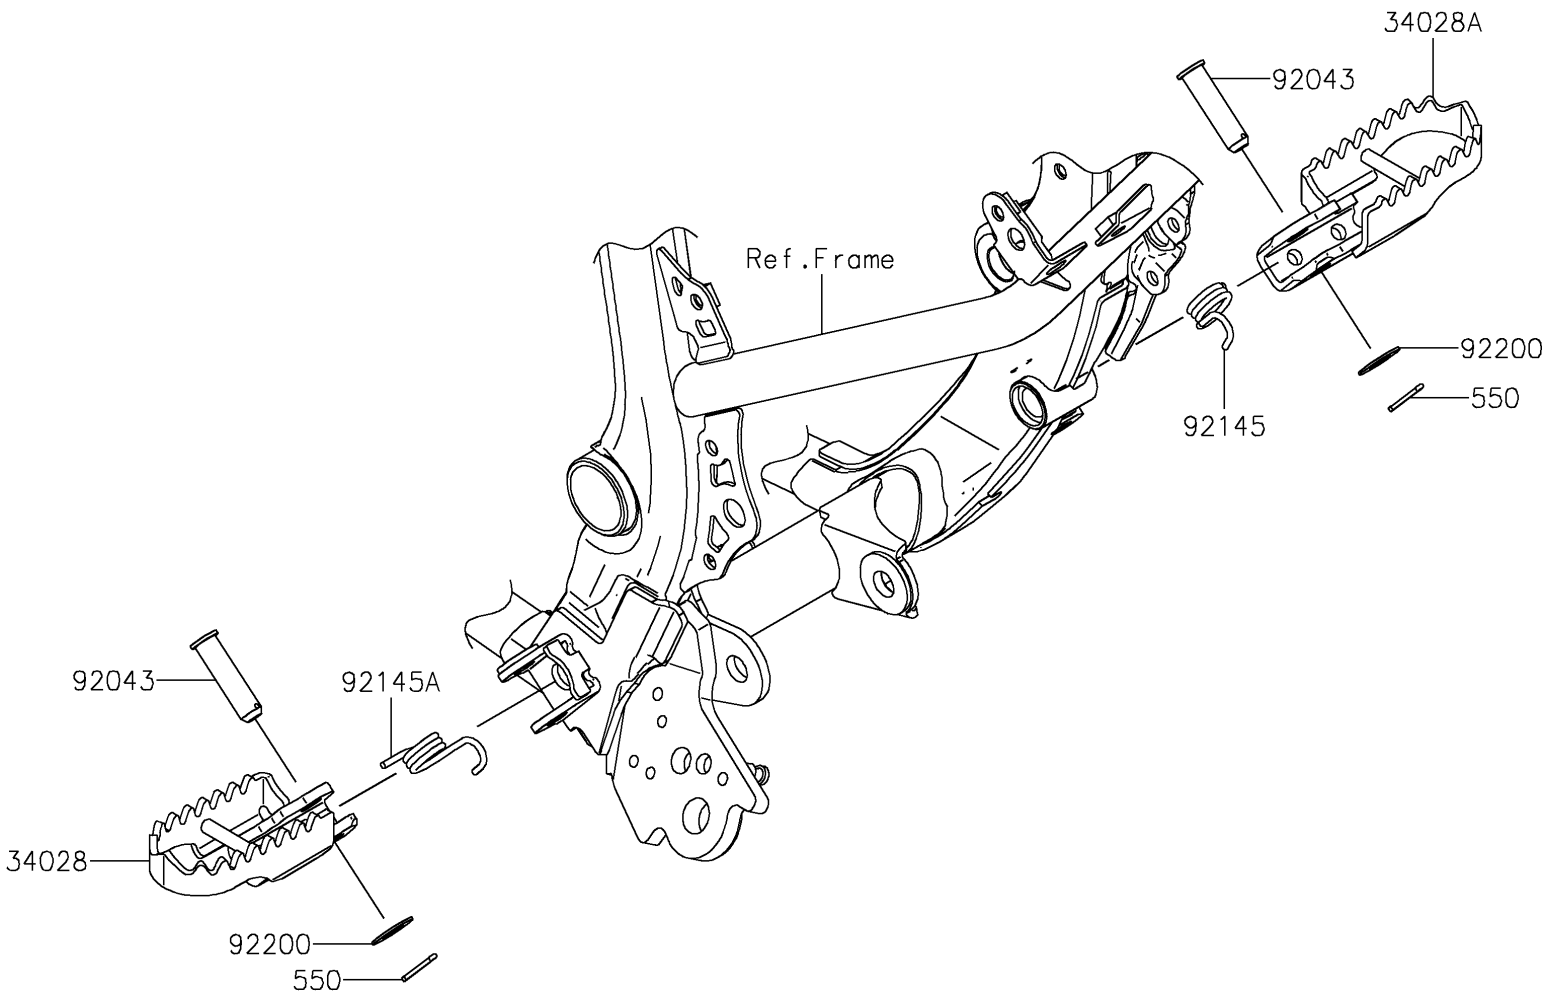

2023 KLX® 230R S PARTS DIAGRAM

Footrests

F2160

2023 KLX® 230R S PARTS LIST

Footrests

| ITEM NAME | PART NUMBER | QUANTITY |
|----------------------------------|-------------|----------|
| STEP,LH (Ref # 34028) | 34028-0369 | 1 |
| STEP,RH (Ref # 34028A) | 34028-0371 | 1 |
| PIN,10X35 (Ref # 92043) | 92043-0744 | 2 |
| SPRING,STEP,RH (Ref # 92145) | 92145-2300 | 1 |
| SPRING,STEP,LH (Ref # 92145A) | 92145-2301 | 1 |
| WASHER,10.5X20X1.0 (Ref # 92200) | 92200-0870 | 2 |
| PIN-COTTER,2.0X18 (Ref # 550) | 550AA2018 | 2 |