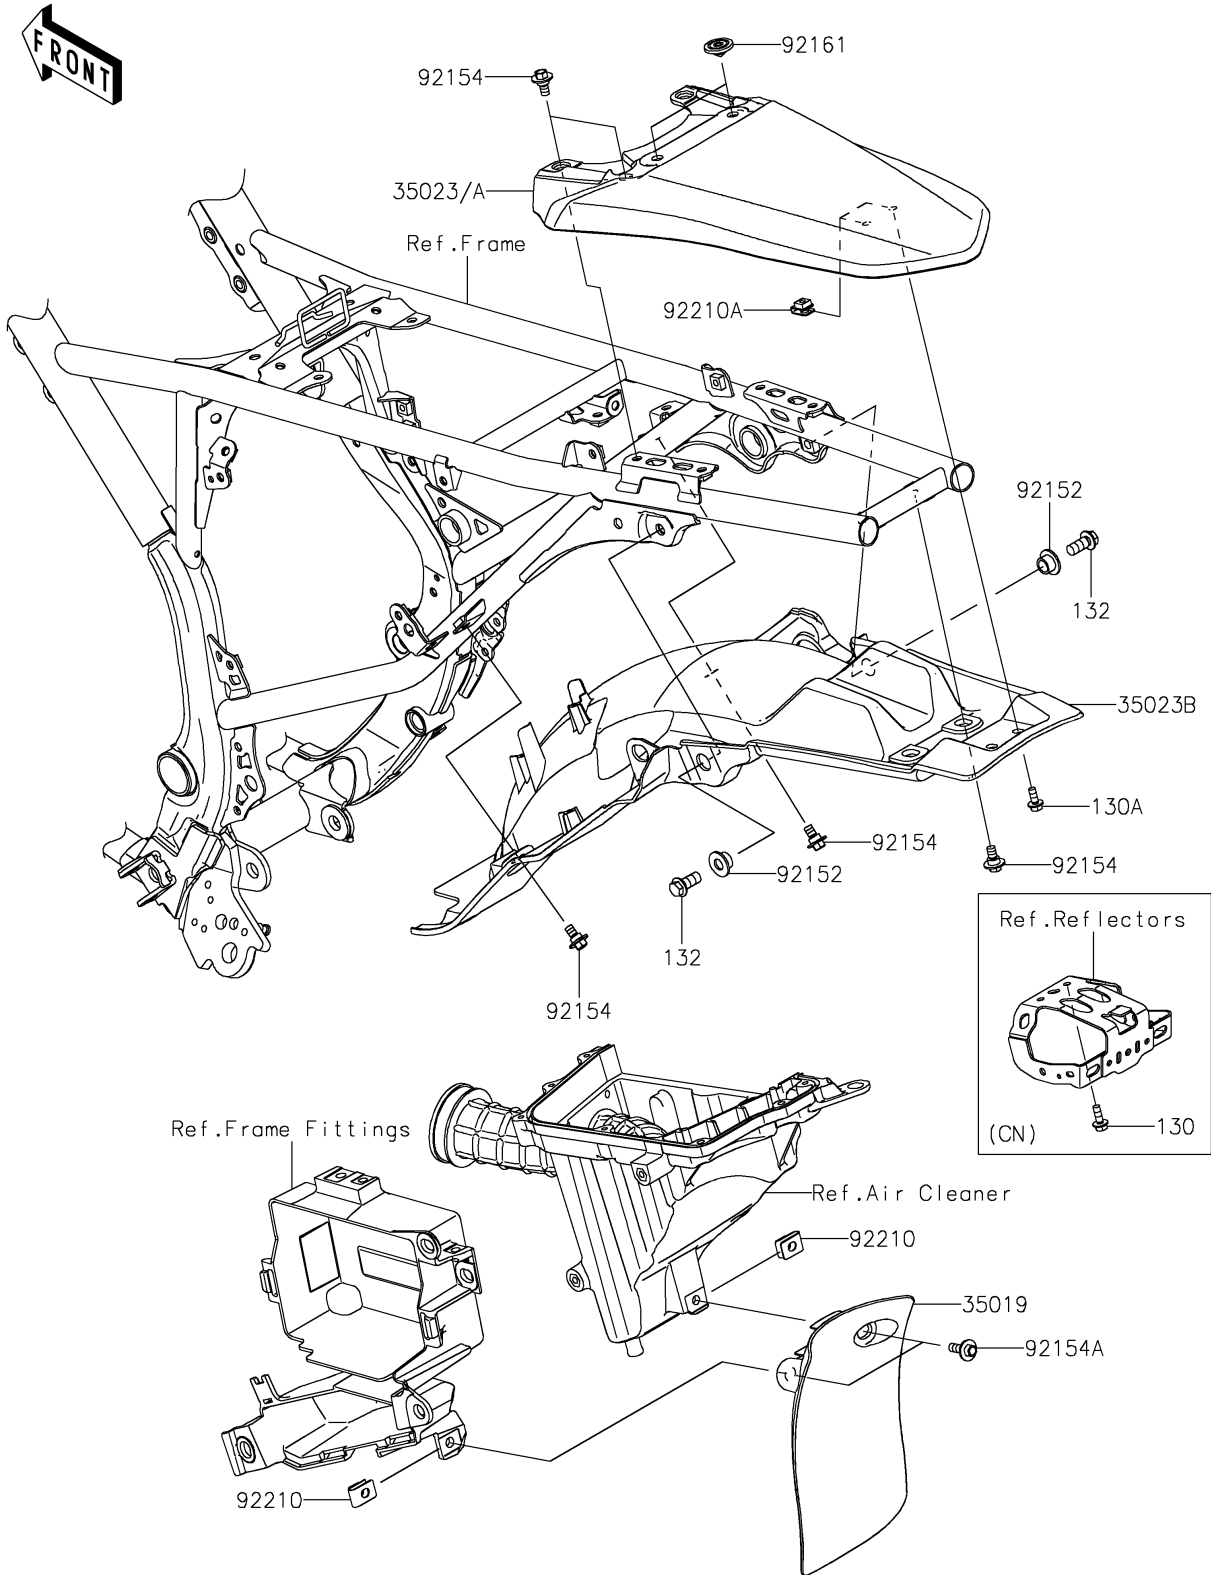

2024 KLX230R S PARTS DIAGRAM

Rear Fender(s)

F2172

2024 KLX230R S PARTS LIST

Rear Fender(s)

| ITEM NAME | PART NUMBER | QUANTITY |
|-------------------------------------|----------------|----------|
| FLAP (Ref # 35019) | 35019-0664 | 1 |
| FENDER-REAR,L.GREEN (Ref # 35023) | 35023-0451-290 | 1 |
| FENDER-REAR,B.GRAY (Ref # 35023A) | 35023-0451-67A | 1 |
| FENDER-REAR (Ref # 35023B) | 35023-0452 | 1 |
| COLLAR (Ref # 92152) | 92152-2542 | 2 |
| BOLT,FLANGED,6X9 (Ref # 92154) | 92154-0546 | 8 |
| BOLT,FLANGED,6X28 (Ref # 92154A) | 92154-1739 | 2 |
| DAMPER,8X22X10 (Ref # 92161) | 92161-1685 | 2 |
| NUT,6MM (Ref # 92210) | 92210-0218 | 2 |
| NUT,PLATE,5MM (Ref # 92210A) | 92210-0262 | 2 |
| BOLT-FLANGED,5X14 (Ref # 130) | 130BA0514 | 2 |
| BOLT-FLANGED-SMALL,8X18 (Ref # 132) | 132BA0818 | 2 |
| BOLT-FLANGED,5X12 (Ref # 130A) | 130BB0512 | 2 |