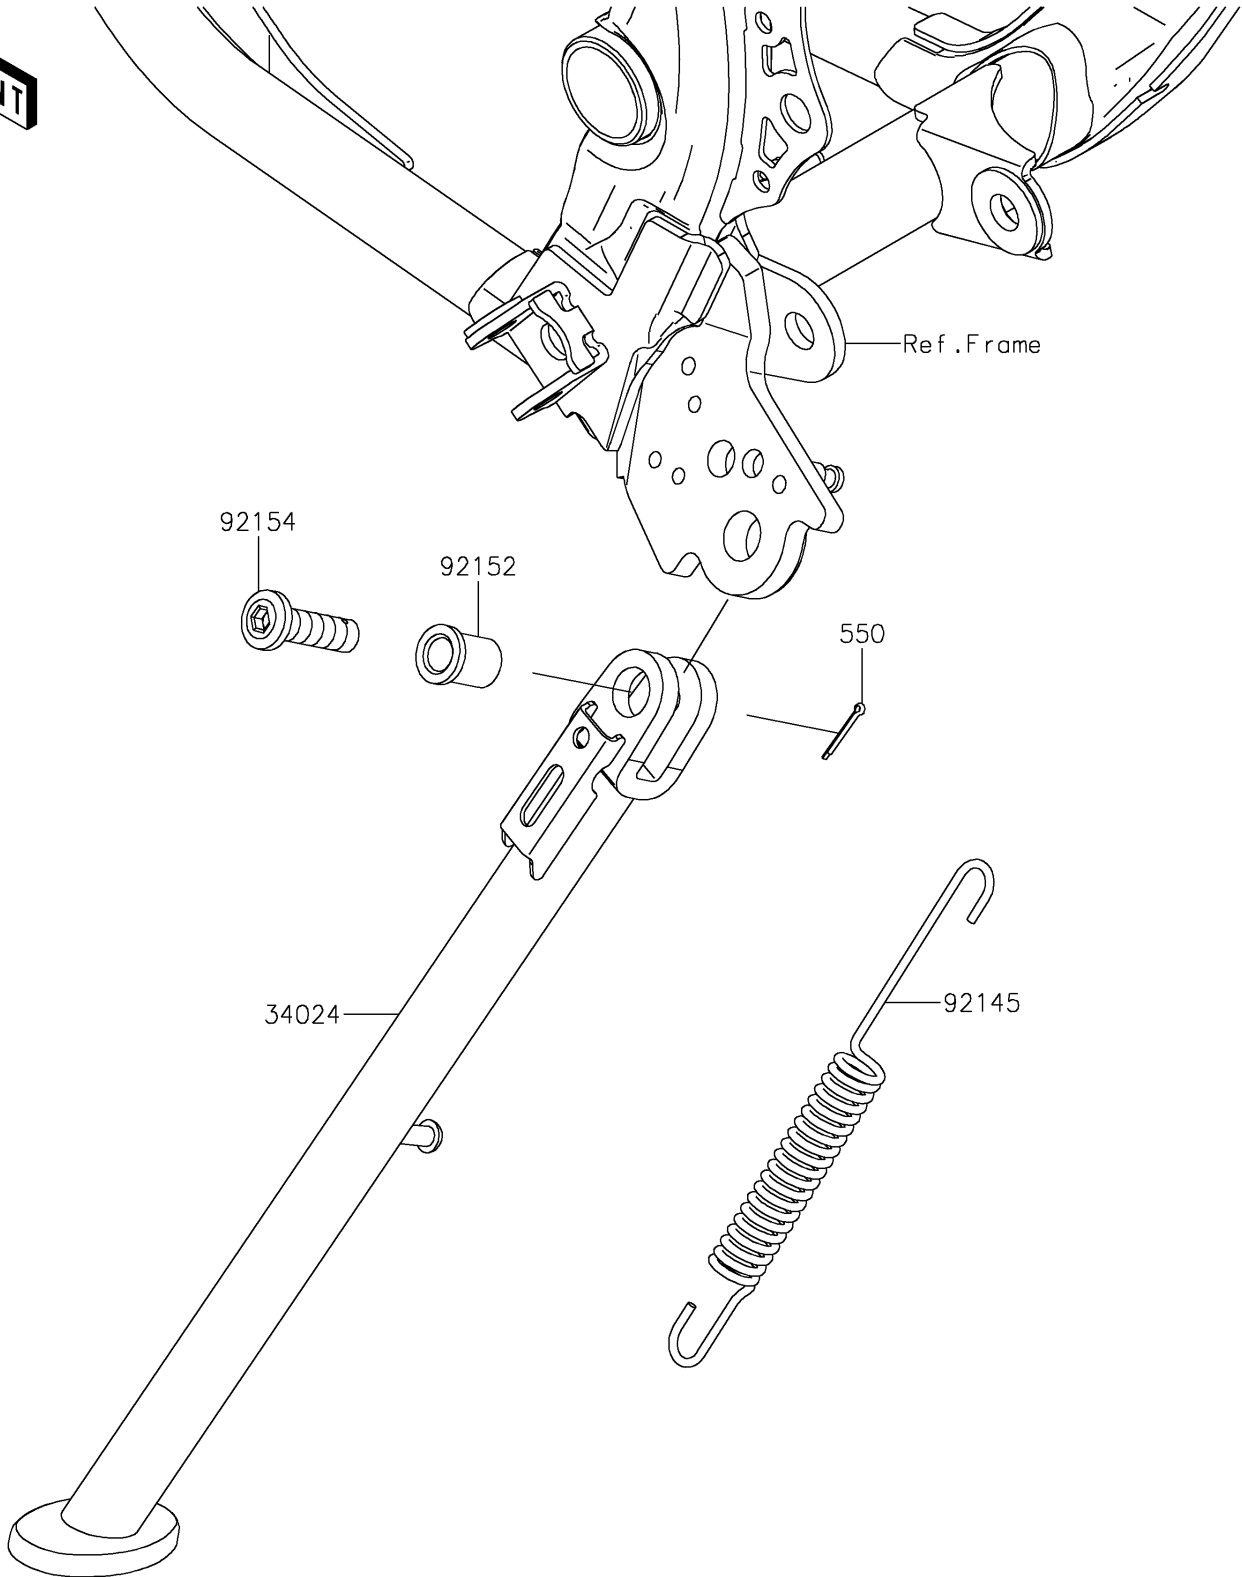

# 2023 KLX® 230R S PARTS DIAGRAM

Stand(s)

F2190

## 2023 KLX® 230R S PARTS LIST

Stand(s)

ITEM NAME	PART NUMBER	QUANTITY
STAND-SIDE,P.SILVER (Ref # 34024)	34024-0155-458	1
SPRING (Ref # 92145)	92145-0585	1
COLLAR (Ref # 92152)	92152-2561	1
BOLT,SIDE STAND (Ref # 92154)	92154-3895	1
PIN-COTTER,2.0X15 (Ref # 550)	550AA2015	1