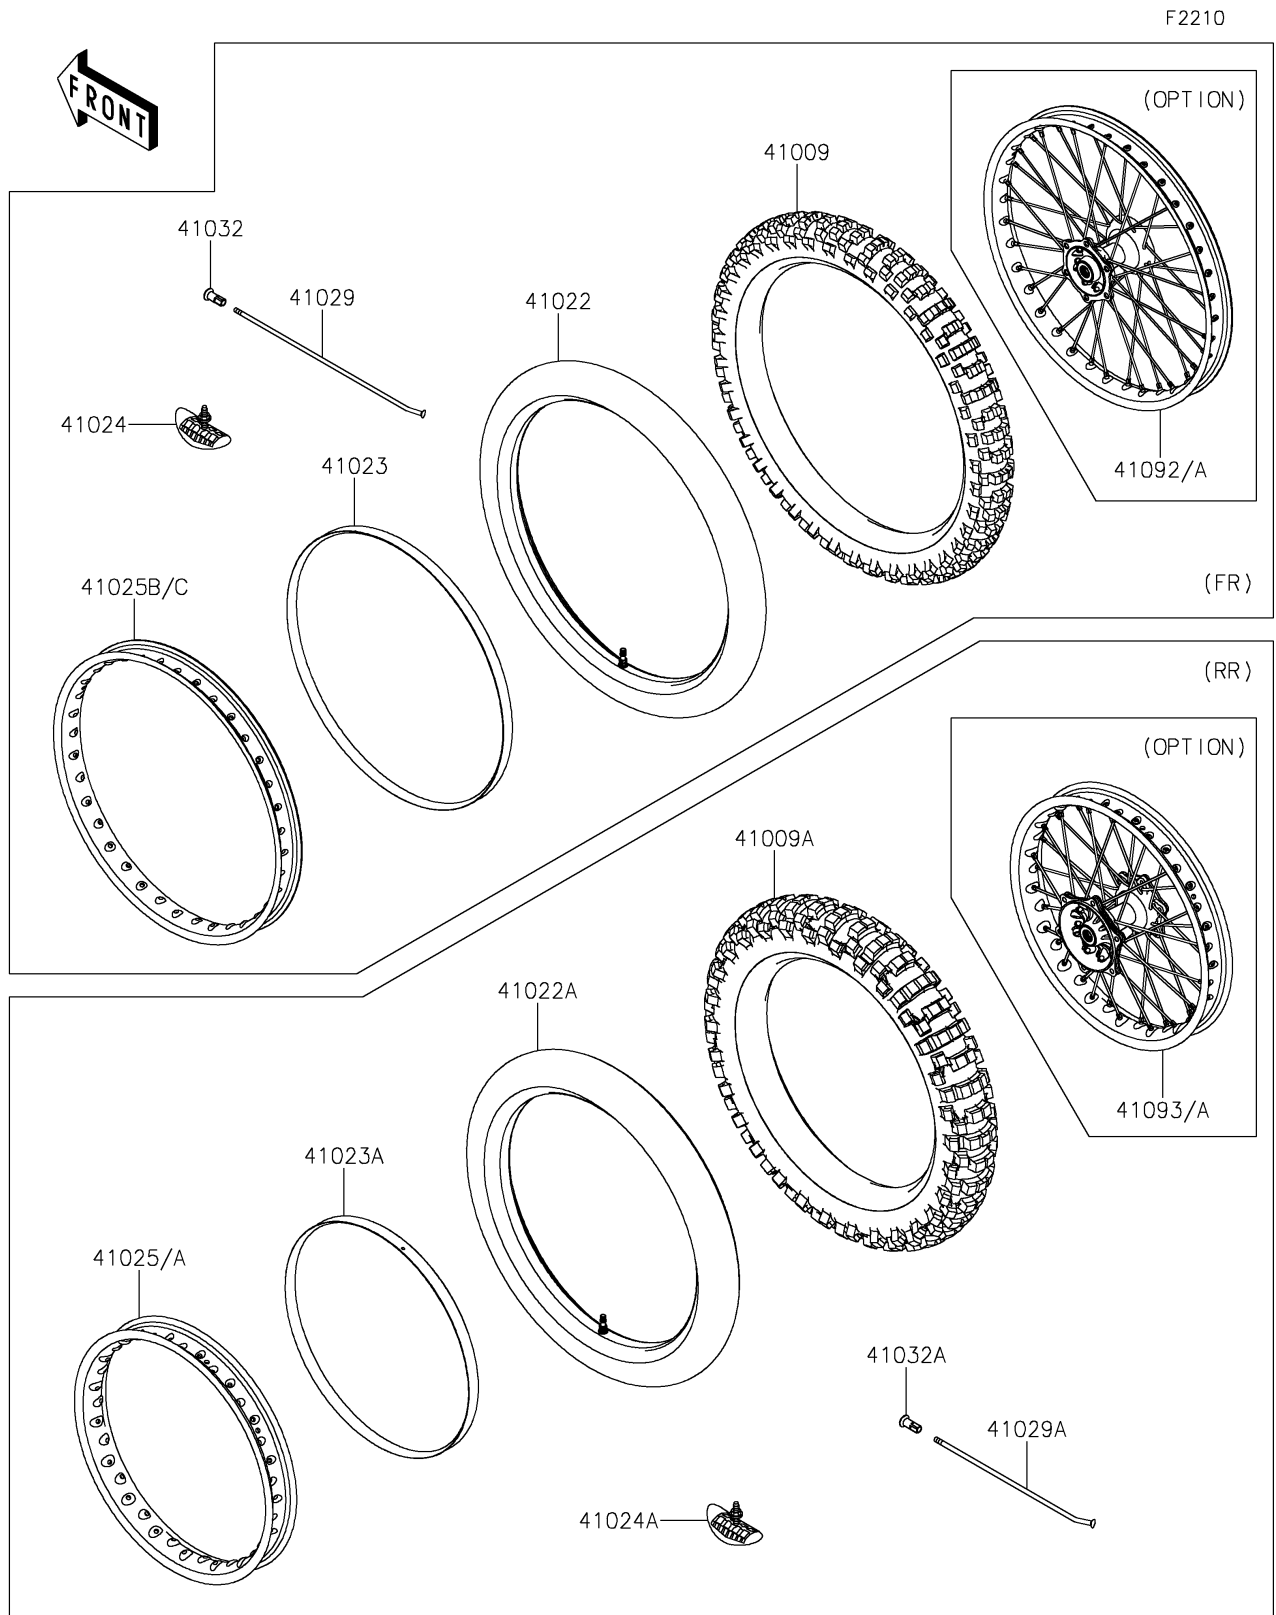

2024 KLX230R S PARTS DIAGRAM

Wheels/Tires

2024 KLX230R S PARTS LIST

Wheels/Tires

ITEM NAME	PART NUMBER	QUANTITY
TIRE,FR,80/100-21 51M,D952F (Ref # 41009)	41009-0813	1
TIRE,RR,100/100-18 59M,D952 (Ref # 41009A)	41009-0814	1
TUBE-TIRE (Ref # 41022)	41022-0110	1
TUBE-TIRE (Ref # 41022A)	41022-0111	1
BAND-RIM,2.75-21 (Ref # 41023)	41023-0028	1
BAND-RIM,4.10-18 (Ref # 41023A)	41023-0029	1
STOPPER-RIM,1.60-M(DUNLOP) (Ref # 41024)	41024-010	1
STOPPER-RIM,1.85-M(DUNLOP) (Ref # 41024A)	41024-011	1
RIM,RR,18X1.85,SILVER (Ref # 41025)	41025-0399-WA	1
RIM,RR,18X1.85,BLACK (Ref # 41025A)	41025-0399-WC	1
RIM,FR,21X1.60,SILVER (Ref # 41025B)	41025-0400-WA	1
RIM,FR,21X1.60,BLACK (Ref # 41025C)	41025-0400-WC	1
SPOKE-INNER,225.5MMX162D (Ref # 41029)	41029-0105	36
SPOKE-INNER,186.5MMX162D (Ref # 41029A)	41029-0106	36
NIPPLE-SPOKE (Ref # 41032)	41032-0010	36
NIPPLE-SPOKE (Ref # 41032A)	41032-0013	36
WHEEL-SUB ASSY,FR,SILVER (Ref # 41092)	41092-0041-WA	1
WHEEL-SUB ASSY,FR,BLACK (Ref # 41092A)	41092-0041-WC	1
WHEEL-SUB ASSY,RR,SILVER (Ref # 41093)	41093-0025-WA	1
WHEEL-SUB ASSY,RR,BLACK (Ref # 41093A)	41093-0025-WC	1