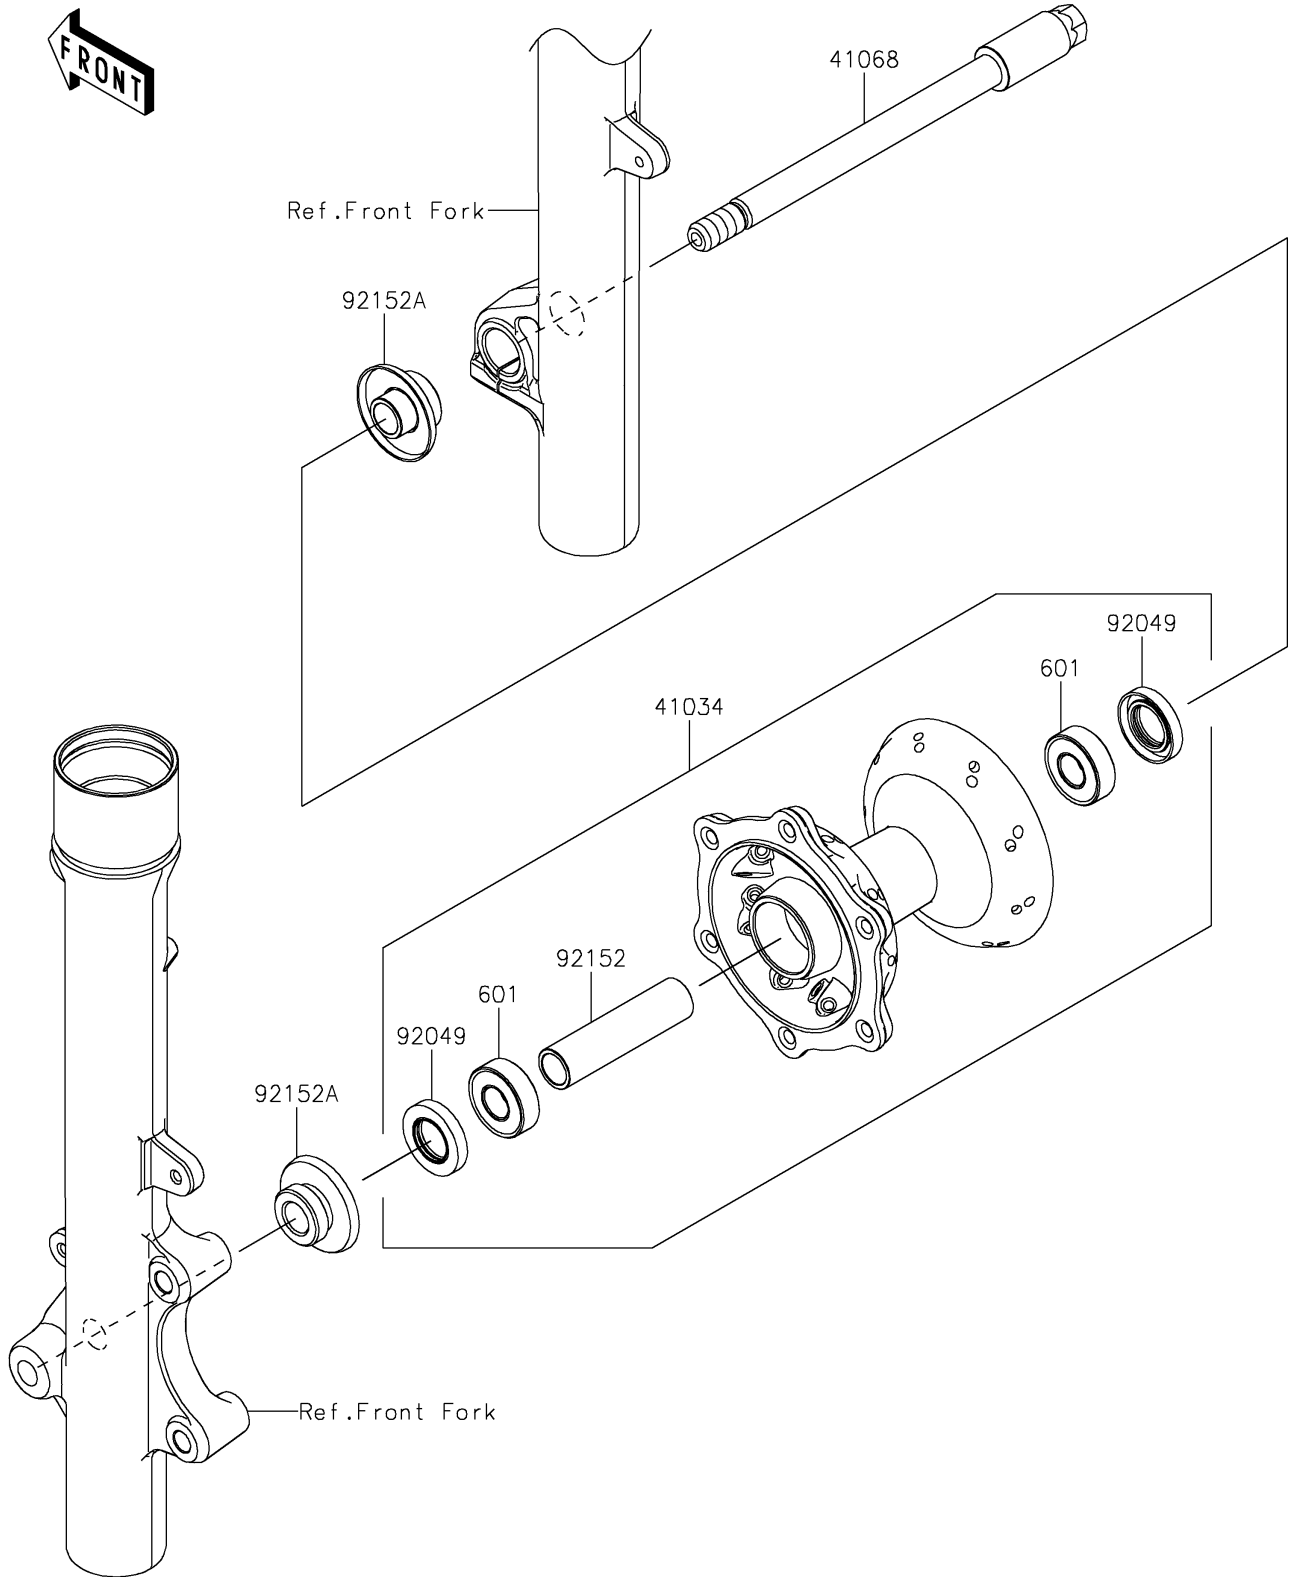

2024 KLX230R S PARTS DIAGRAM

Front Hub

F2230

2024 KLX230R S PARTS LIST

Front Hub

ITEM NAME	PART NUMBER	QUANTITY
DRUM-ASSY,FR (Ref # 41034)	41034-0600	1
AXLE,FR,15X188 (Ref # 41068)	41068-0646	1
SEAL-OIL (Ref # 92049)	92049-0114	2
COLLAR,15.2X20X9 (Ref # 92152)	92152-2543	1
COLLAR (Ref # 92152A)	92152-2544	2
BEARING-BALL (Ref # 601)	601B6202UU	2