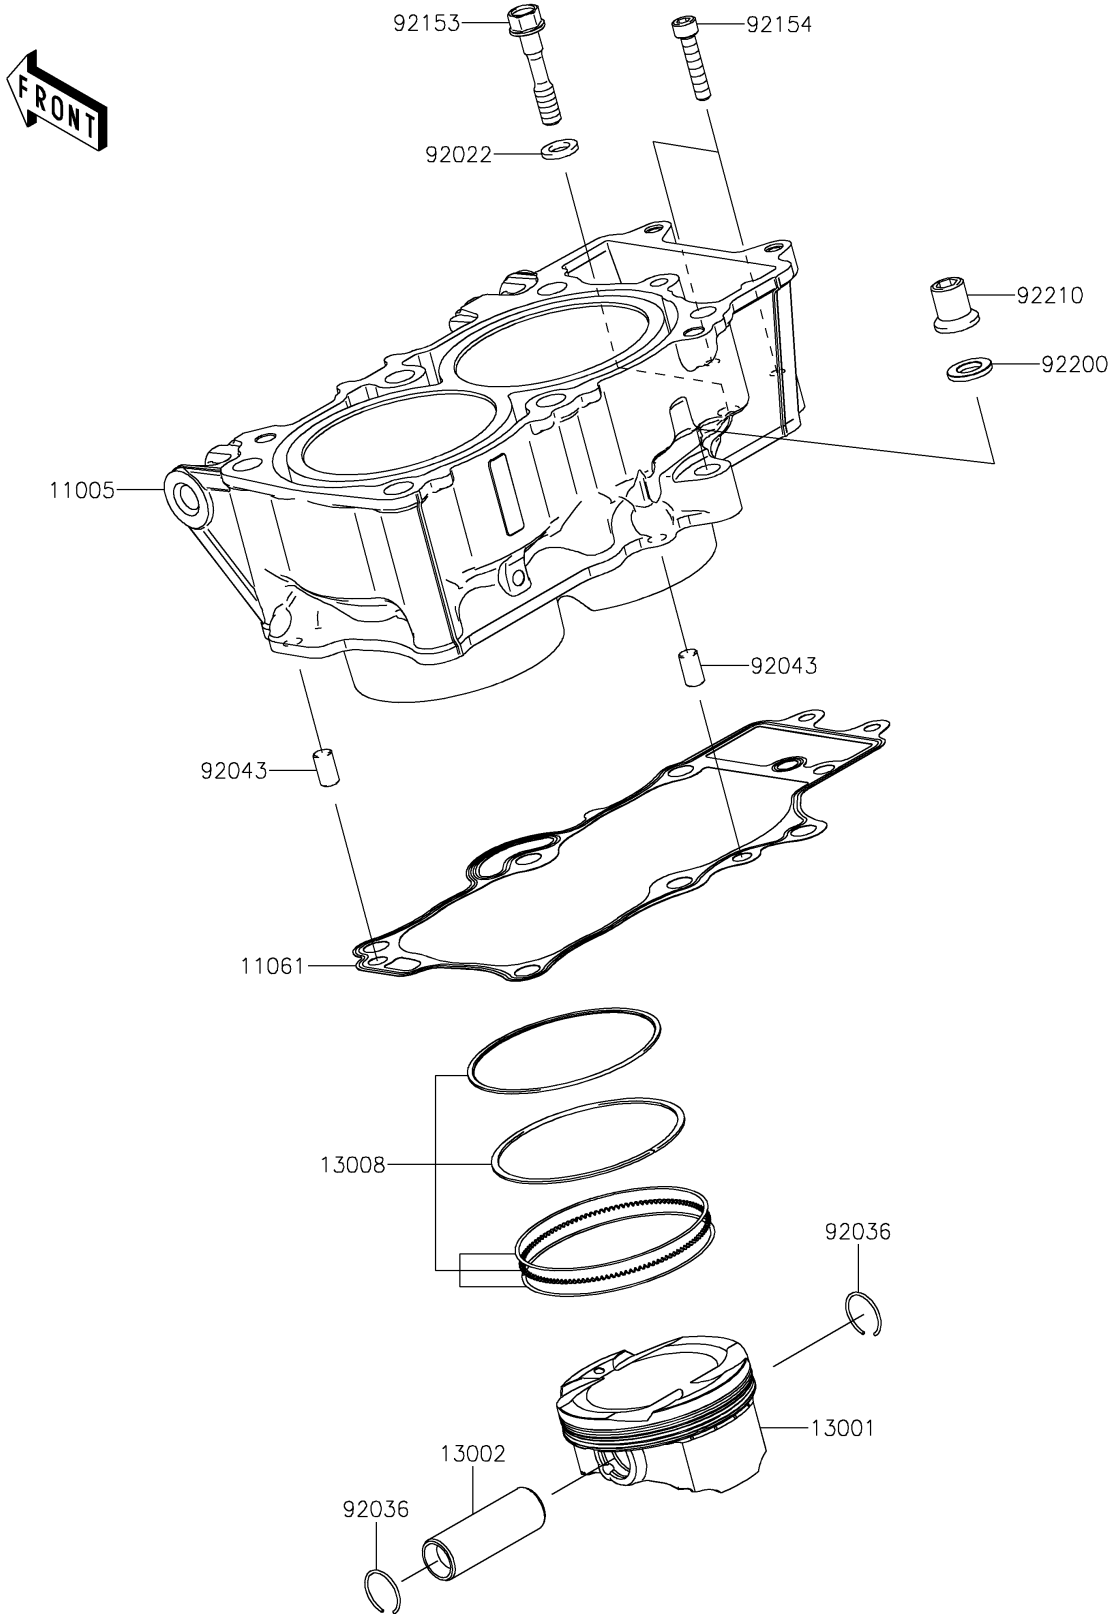

2023 Ninja® 650 PARTS DIAGRAM

Cylinder/Piston(s)

E1120

2023 Ninja® 650 PARTS LIST

Cylinder/Piston(s)

ITEM NAME	PART NUMBER	QUANTITY
CYLINDER-ENGINE (Ref # 11005)	11005-0666	1
GASKET,CYLINDER BASE (Ref # 11061)	11061-1207	1
PISTON-ENGINE (Ref # 13001)	13001-0786	2
PIN-PISTON (Ref # 13002)	13002-0007	2
RING-SET-PISTON (Ref # 13008)	13008-1196	2
WASHER,9X15.5X2 (Ref # 92022)	92022-1401	1
RING-SNAP,PISTON PIN (Ref # 92036)	92036-008	4
PIN,8X14 (Ref # 92043)	92043-1567	2
BOLT,8X43 (Ref # 92153)	92153-1011	1
BOLT,SOCKET,6X30 (Ref # 92154)	92154-0116	2
WASHER,10.5X19X2.3 (Ref # 92200)	92200-0363	1
NUT (Ref # 92210)	92210-0223	1