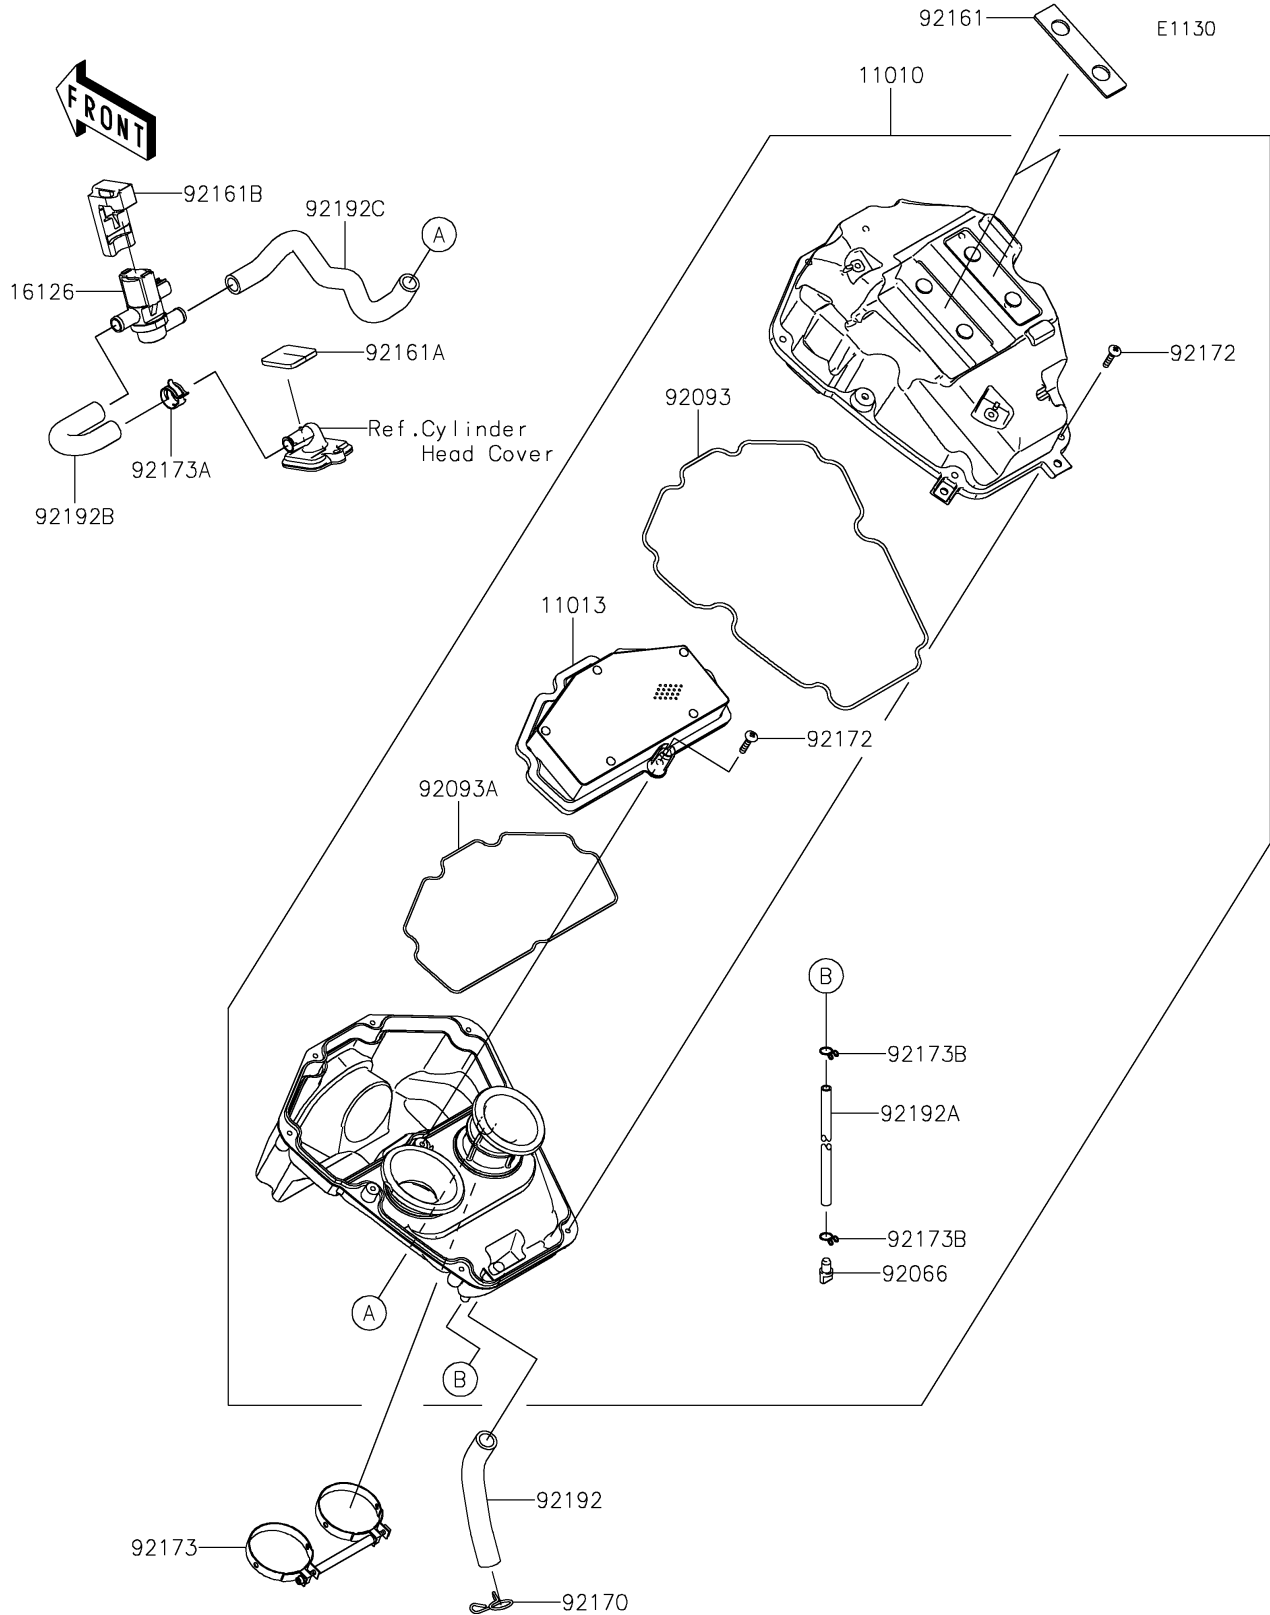

2024 Ninja® 650 PARTS DIAGRAM

Air Cleaner

2024 Ninja® 650 PARTS LIST

Air Cleaner

ITEM NAME	PART NUMBER	QUANTITY
FILTER-ASSY-AIR (Ref # 11010)	11010-0950	1
ELEMENT-AIR FILTER (Ref # 11013)	11013-0745	1
VALVE,AIR SWITCHING (Ref # 16126)	16126-0743	1
PLUG,DRAIN (Ref # 92066)	92066-0782	1
SEAL (Ref # 92093)	92093-0610	1
SEAL,ELEMENT (Ref # 92093A)	92093-0611	1
DAMPER (Ref # 92161)	92161-1428	2
DAMPER (Ref # 92161A)	92161-1899	1
DAMPER (Ref # 92161B)	92161-1933	1
CLAMP (Ref # 92170)	92170-1017	1
SCREW,5X25 (Ref # 92172)	92172-0891	9
CLAMP (Ref # 92173)	92173-1698	1
CLAMP (Ref # 92173A)	92173-2344	1
CLAMP,10MM (Ref # 92173B)	92173-2400	2
TUBE,BREATHER (Ref # 92192)	92192-0958	1
TUBE,DRAIN,L=245 (Ref # 92192A)	92192-1380	1
TUBE,ASV-HEAD (Ref # 92192B)	92192-1698	1
TUBE,A/C-ASV (Ref # 92192C)	92192-1699	1