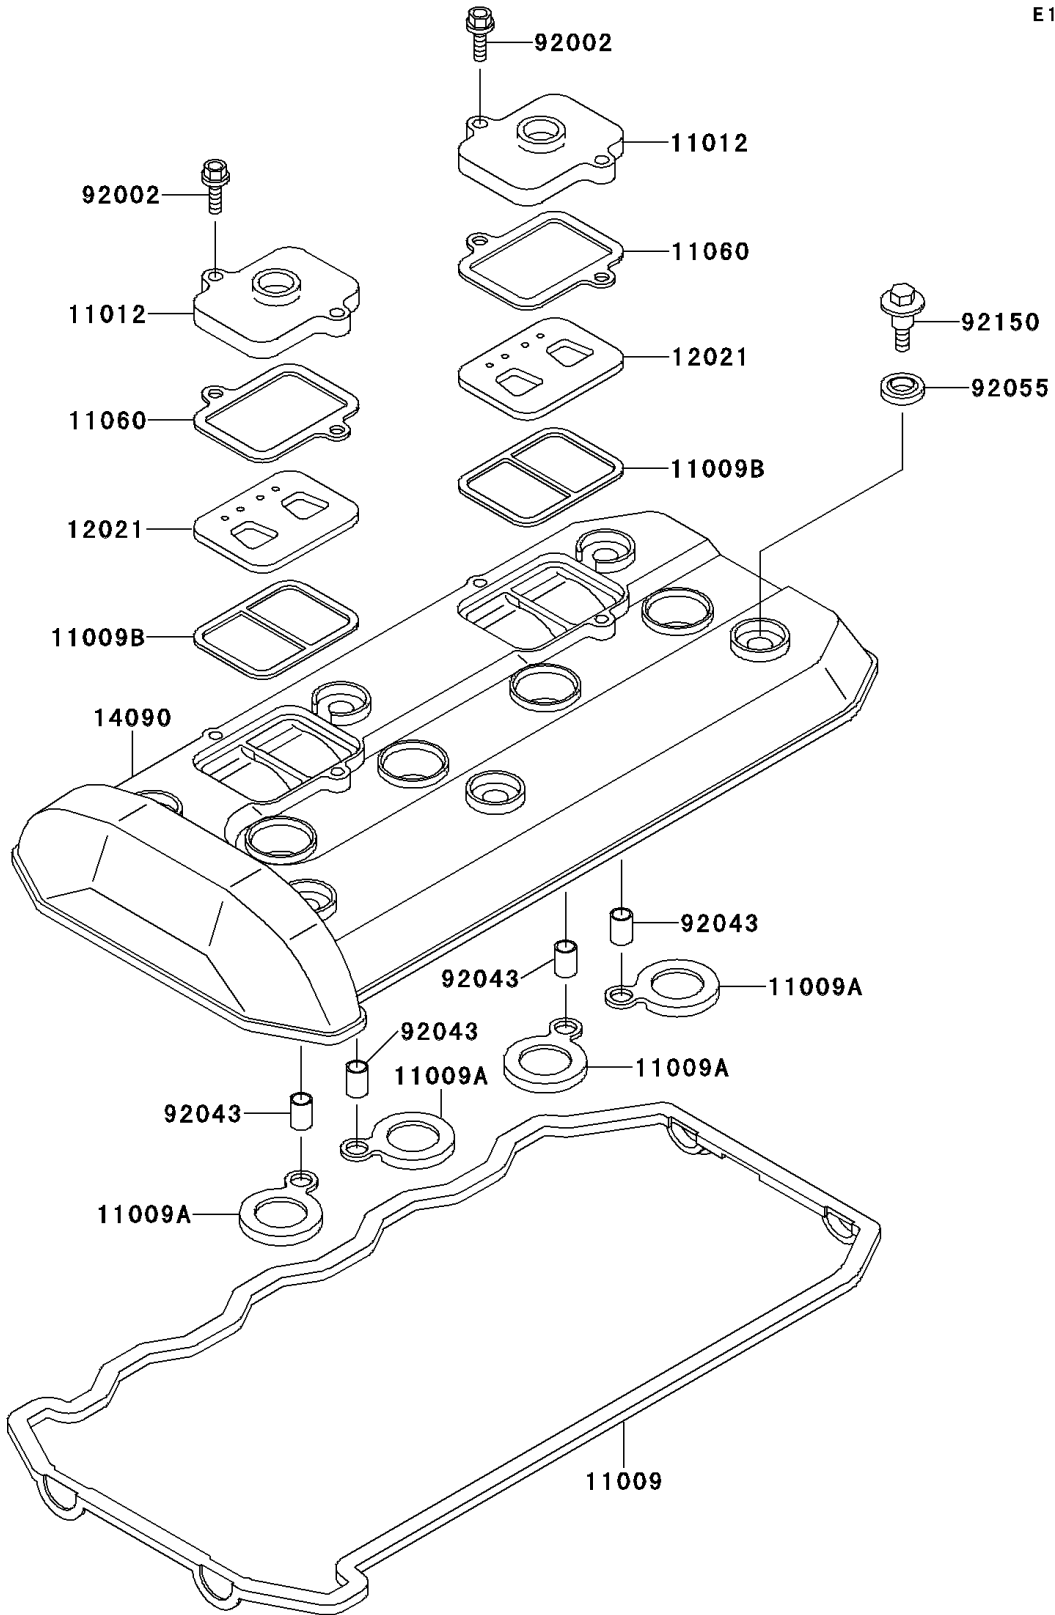

1995 GPZ 1100 PARTS DIAGRAM

Cylinder Head Cover

E1112

1995 GPZ 1100 PARTS LIST

Cylinder Head Cover

ITEM NAME	PART NUMBER	QUANTITY
GASKET,HEAD COVER (Ref # 11009)	11009-1724	1
GASKET,SPARK PLUG (Ref # 11009A)	11009-1725	4
GASKET,REED VALVE (Ref # 11009B)	11009-1857	2
CAP,REED VALVE (Ref # 11012)	11012-1532	2
GASKET,REED VALVE CAP (Ref # 11060)	11060-1688	2
VALVE-ASSY-REED (Ref # 12021)	12021-1053	2
COVER,HEAD (Ref # 14090)	14090-1528	1
BOLT,6X22 (Ref # 92002)	92002-1068	4
PIN,8.2X10X14 (Ref # 92043)	92043-1264	4
RING-O,HEAD COVER BOLT (Ref # 92055)	92055-1352	6
BOLT,HEAD COVER (Ref # 92150)	92150-1447	6