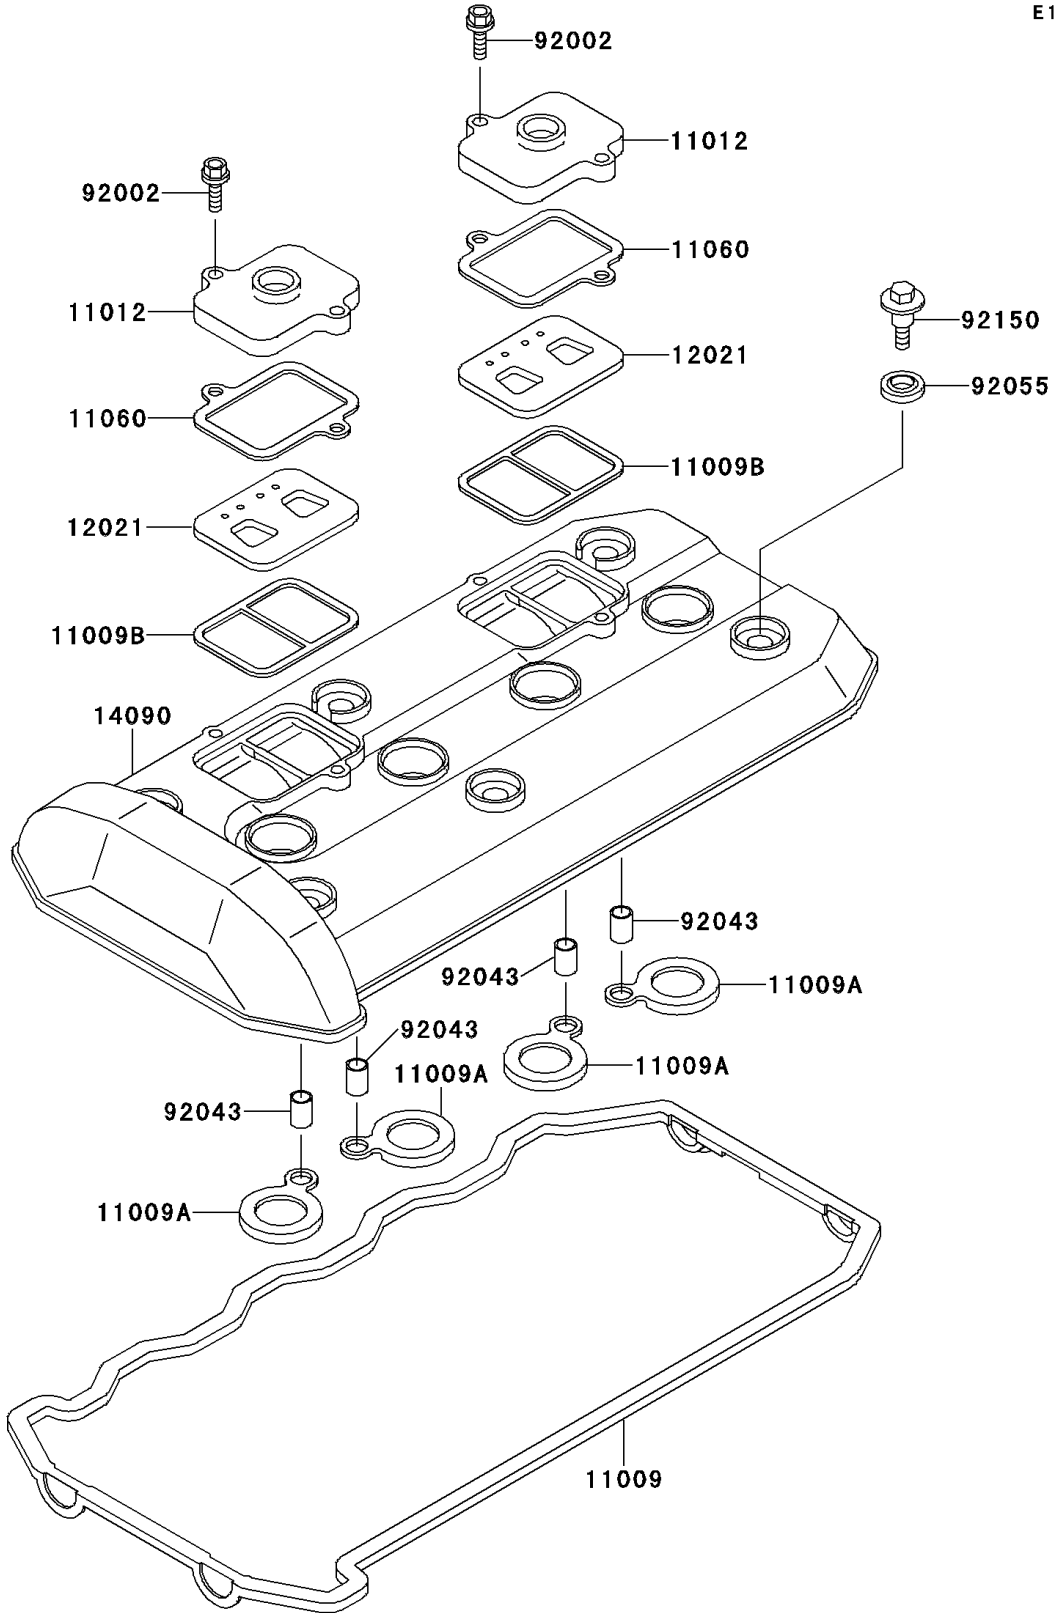

1997 GPZ 1100 PARTS DIAGRAM

Cylinder Head Cover

E1112

1997 GPZ 1100 PARTS LIST

Cylinder Head Cover

ITEM NAME	PART NUMBER	QUANTITY
GASKET,HEAD COVER (Ref # 11009)	11009-1724	1
GASKET,SPARK PLUG (Ref # 11009A)	11009-1725	4
GASKET,REED VALVE (Ref # 11009B)	11009-1857	2
CAP,REED VALVE (Ref # 11012)	11012-1532	2
GASKET,REED VALVE CAP (Ref # 11060)	11060-1688	2
VALVE-ASSY-REED (Ref # 12021)	12021-1053	2
COVER,HEAD (Ref # 14090)	14090-1528	1
BOLT,6X22 (Ref # 92002)	92002-1068	4
PIN,8.2X10X14 (Ref # 92043)	92043-1264	4
RING-O,HEAD COVER BOLT (Ref # 92055)	92055-1352	6
BOLT,HEAD COVER (Ref # 92150)	92150-1447	6