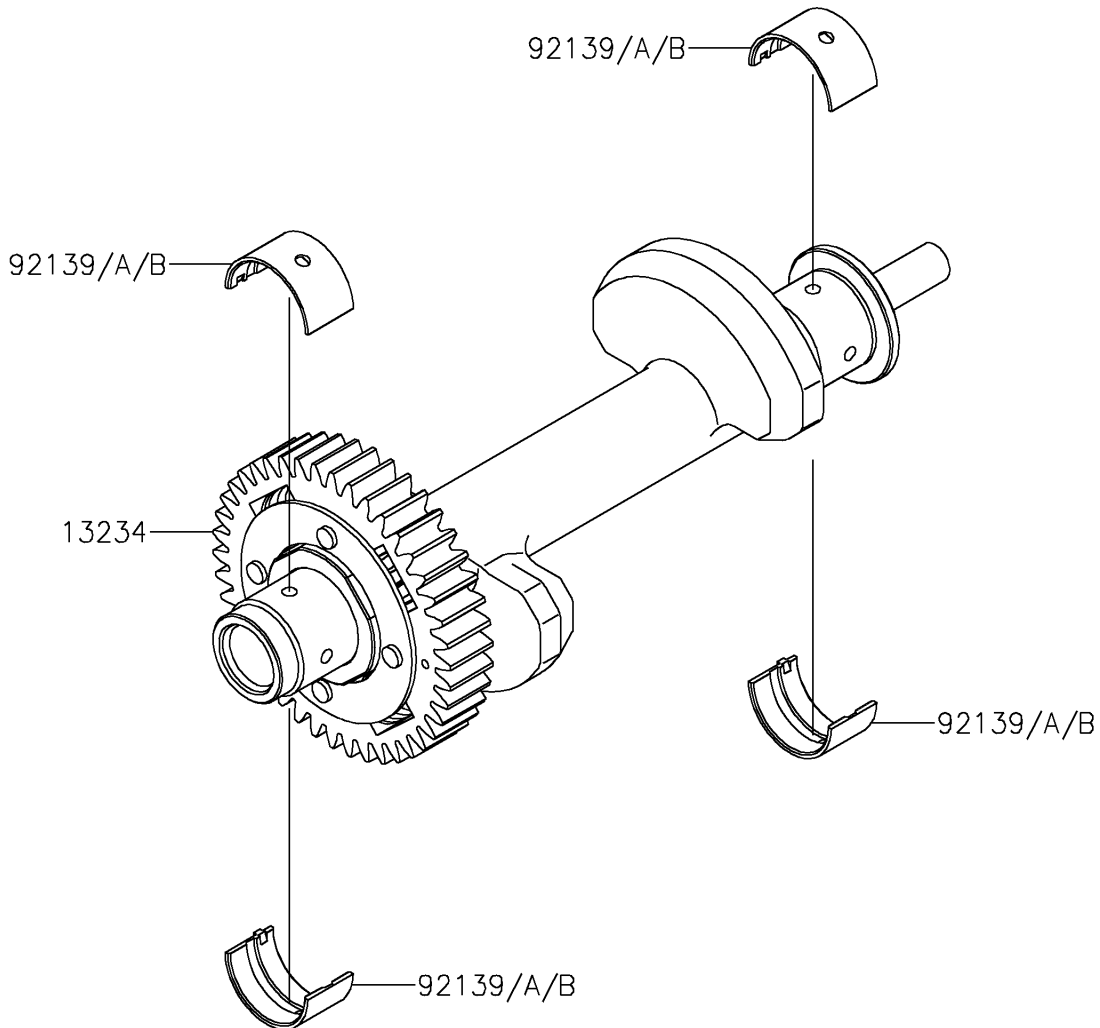

2023 Ninja® 650 KRT Edition PARTS DIAGRAM

Balancer

E1323

2023 Ninja® 650 KRT Edition PARTS LIST

Balancer

ITEM NAME	PART NUMBER	QUANTITY
SHAFT-COMP,BALANCER (Ref # 13234)	13234-0602	1
BUSHING,BALANCER,BLUE (Ref # 92139)	92139-0117	4
BUSHING,BALANCER,BLACK (Ref # 92139A)	92139-0118	AR
BUSHING,BALANCER,BROWN (Ref # 92139B)	92139-0119	AR