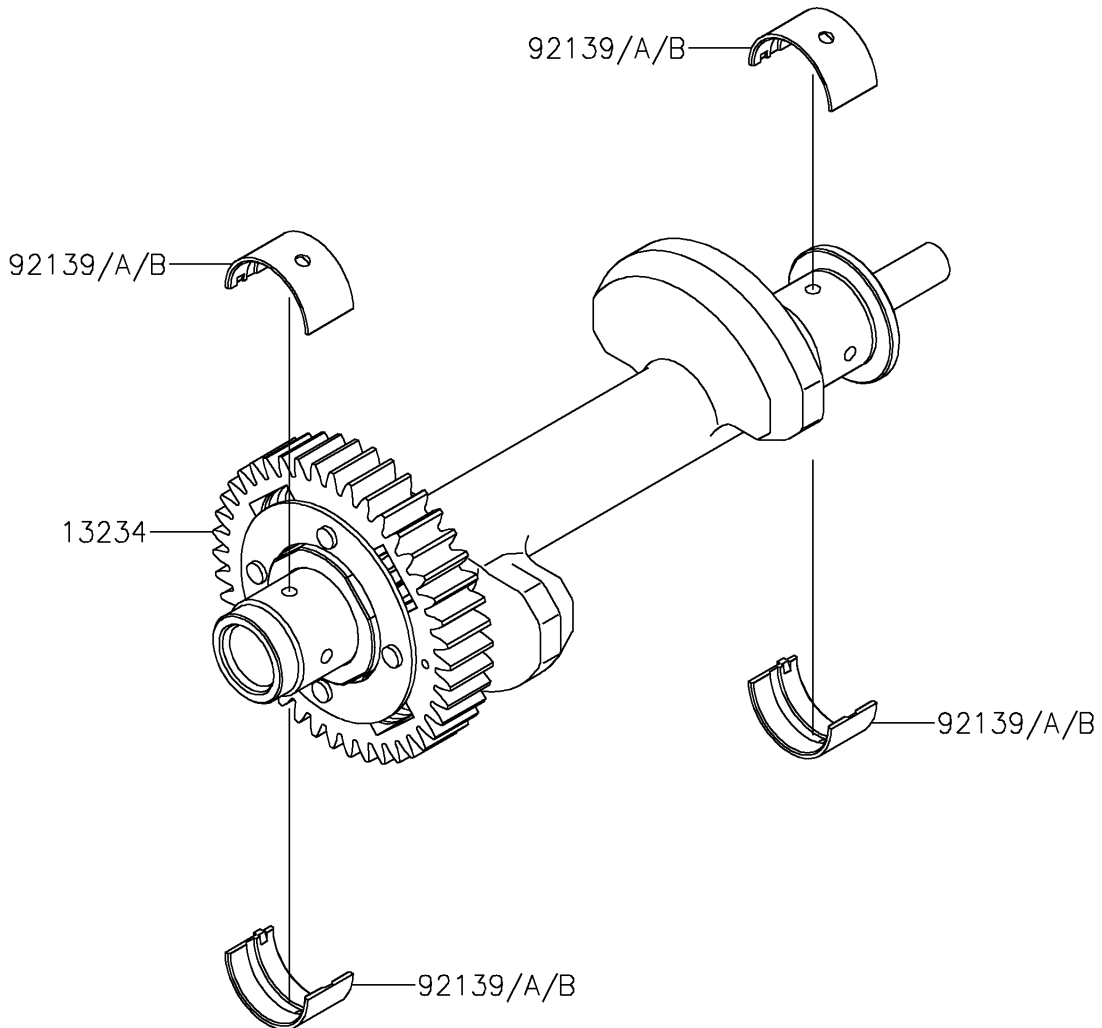

2024 Ninja[®] 650 PARTS DIAGRAM

Balancer

E1323

2024 Ninja® 650 PARTS LIST

Balancer

ITEM NAME	PART NUMBER	QUANTITY
SHAFT-COMP,BALANCER (Ref # 13234)	13234-0602	1
BUSHING,BALANCER,BLUE (Ref # 92139)	92139-0117	4
BUSHING,BALANCER,BLACK (Ref # 92139A)	92139-0118	AR
BUSHING,BALANCER,BROWN (Ref # 92139B)	92139-0119	AR