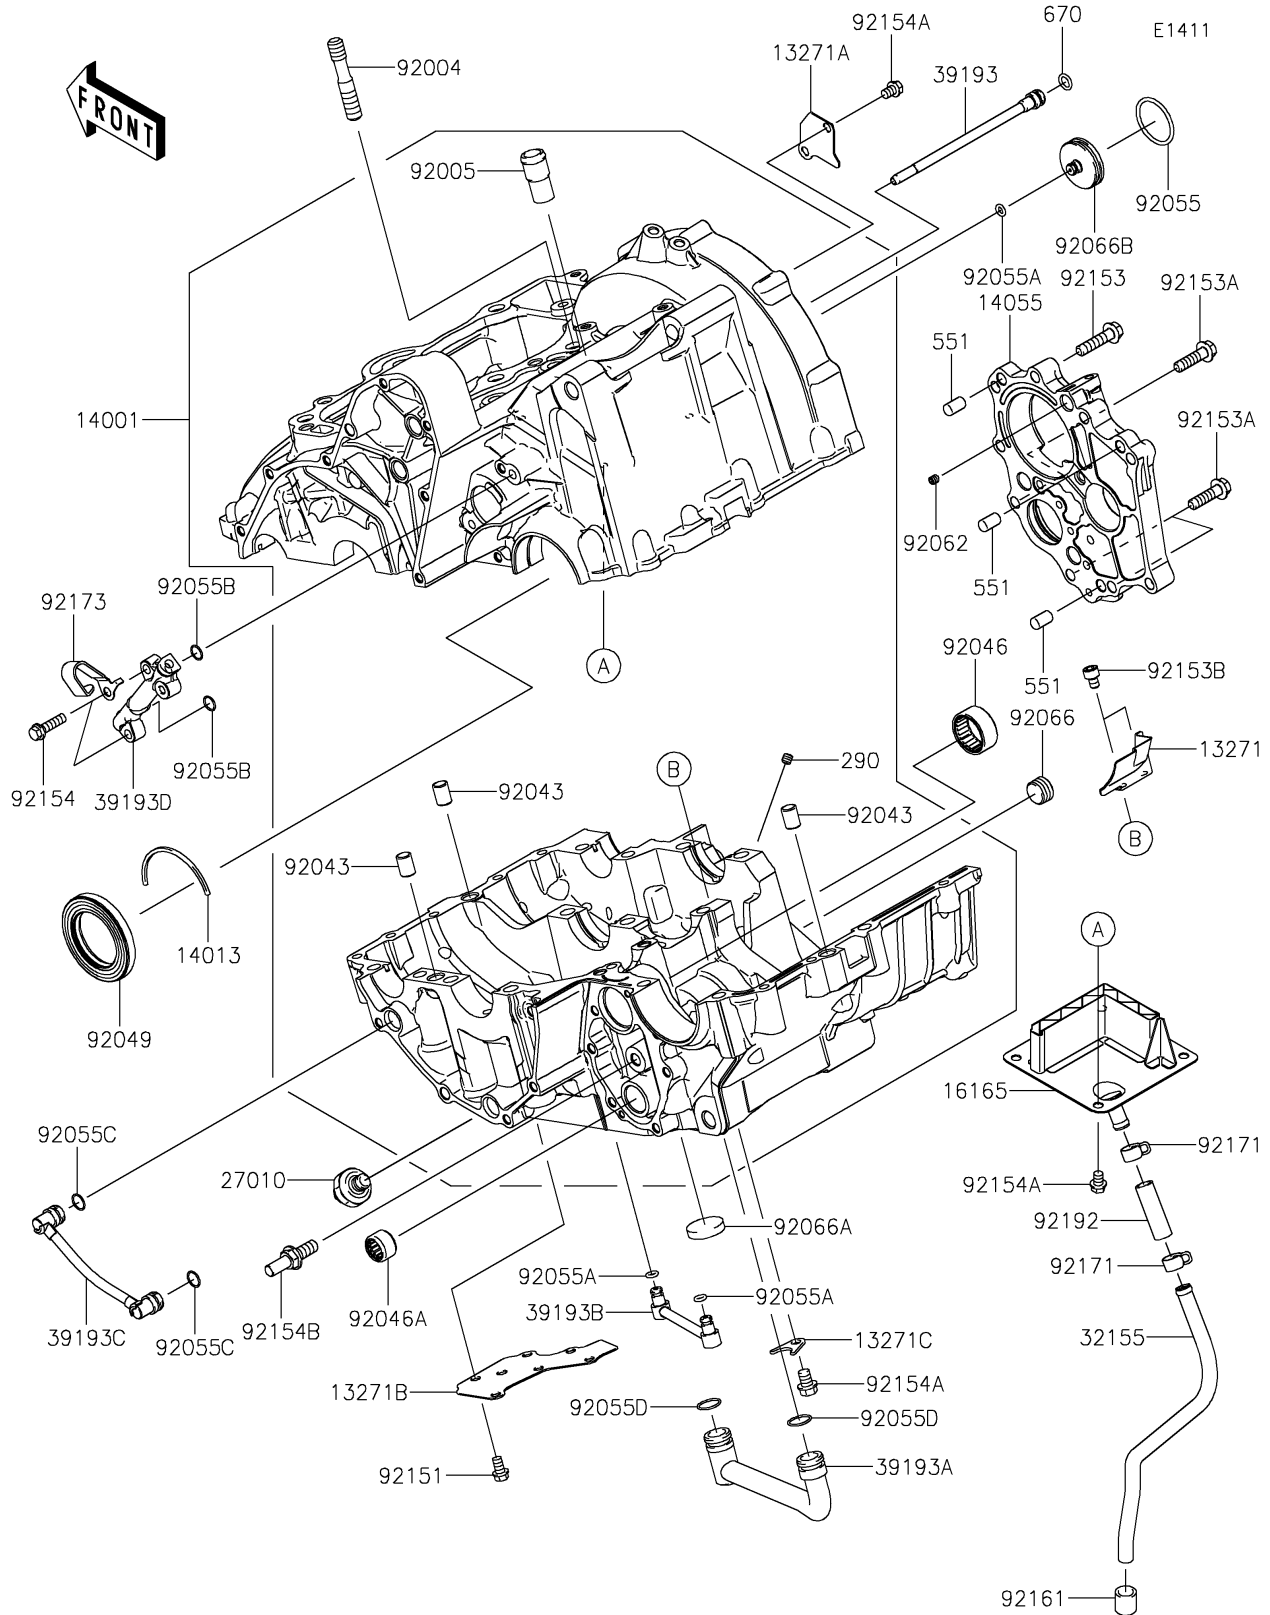

2023 Ninja® 650 PARTS DIAGRAM

Crankcase

2023 Ninja® 650 PARTS LIST

Crankcase

ITEM NAME	PART NUMBER	QUANTITY
PLATE,OIL SHIELDING (Ref # 13271)	13271-0575	1
PLATE (Ref # 13271A)	13271-0577	1
PLATE (Ref # 13271B)	13271-0584	1
PLATE,OIL PIPE (Ref # 13271C)	13271-1187	1
SET-CRANKCASE (Ref # 14001)	14001-0662	1
RING-POSITION,T=1.98 (Ref # 14013)	14013-1004	1
CASE-GEAR,TRANSMISSION (Ref # 14055)	14055-0051	1
SEPARATOR,BREATHER (Ref # 16165)	16165-0056	1
SWITCH,OIL PRESSURE (Ref # 27010)	27010-1313	1
PIPE,BREATHER (Ref # 32155)	32155-0891	1
PIPE-OIL (Ref # 39193)	39193-0564	1
PIPE-OIL (Ref # 39193A)	39193-0565	1
PIPE-OIL (Ref # 39193B)	39193-0566	1
PIPE-OIL (Ref # 39193C)	39193-0567	1
PIPE-OIL (Ref # 39193D)	39193-0569	1
STUD,10X34.5 (Ref # 92004)	92004-0024	1
FITTING,BREATHER (Ref # 92005)	92005-0713	1
PIN,DOWEL,10X14 (Ref # 92043)	92043-1037	3
BEARING-NEEDLE,24BTM3013 (Ref # 92046)	92046-0017	1
BEARING-NEEDLE,HK1312 (Ref # 92046A)	92046-1148	1
SEAL-OIL,HTC40628 (Ref # 92049)	92049-1501	1
RING-O,29.7X2.4 (Ref # 92055)	92055-0006	1
RING-O,4.8MM (Ref # 92055A)	92055-0845	3
RING-O,8.8MM (Ref # 92055B)	92055-0846	2
RING-O,9.8MM (Ref # 92055C)	92055-0847	2
RING-O,13.8MM (Ref # 92055D)	92055-0848	2
NOZZLE,5X6,SILVER (Ref # 92062)	92062-1086	1
PLUG,PT3/8X10 (Ref # 92066)	92066-0003	1
PLUG,25X5 (Ref # 92066A)	92066-0061	1