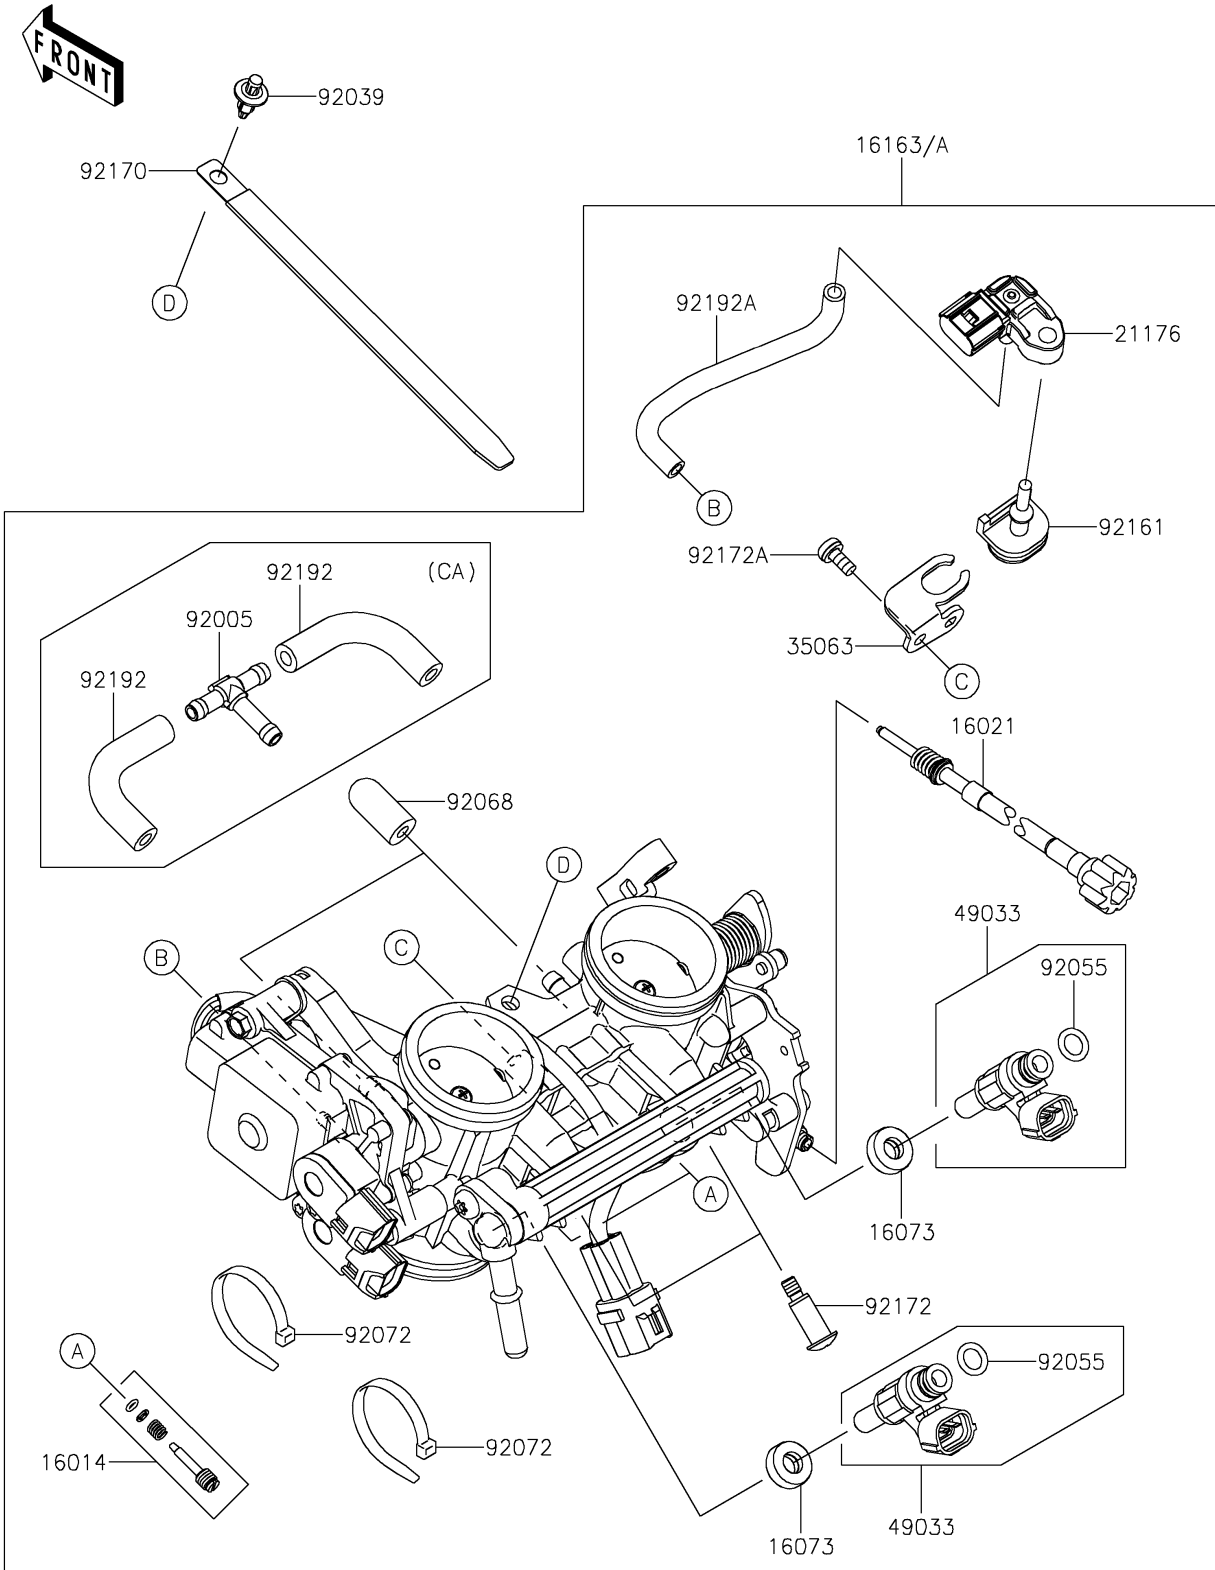

# 2024 NINJA® 650 PARTS DIAGRAM

Throttle

E1510

## 2024 NINJA® 650 PARTS LIST

### Throttle

ITEM NAME	PART NUMBER	QUANTITY
SCREW-PILOT AIR (Ref # 16014)	16014-0002	2
SCREW-THROTTLE STOP (Ref # 16021)	16021-0034	1
INSULATOR (Ref # 16073)	16073-0129	2
THROTTLE-ASSY (Ref # 16163)	16163-1271	1
THROTTLE-ASSY (Ref # 16163A)	16163-1290	1
SENSOR,PRESSURE (Ref # 21176)	21176-0906	1
STAY (Ref # 35063)	35063-1528	1
NOZZLE-INJECTION (Ref # 49033)	49033-0568	2
FITTING,3WAY (Ref # 92005)	92005-0730	1
RIVET (Ref # 92039)	92039-0707	1
RING-O,INJECTION NOZZLE (Ref # 92055)	92055-1622	2
PLUG,12X25 (Ref # 92068)	92068-006	2
BAND,SUB-HARNESS (Ref # 92072)	92072-0012	2
DAMPER (Ref # 92161)	92161-0673	1
CLAMP,L=150 (Ref # 92170)	92170-1114	1
SCREW,PIPE INJECTION (Ref # 92172)	92172-0064	2
SCREW (Ref # 92172A)	92172-0393	1
TUBE (Ref # 92192)	92192-1045	2
TUBE (Ref # 92192A)	92192-2368	1