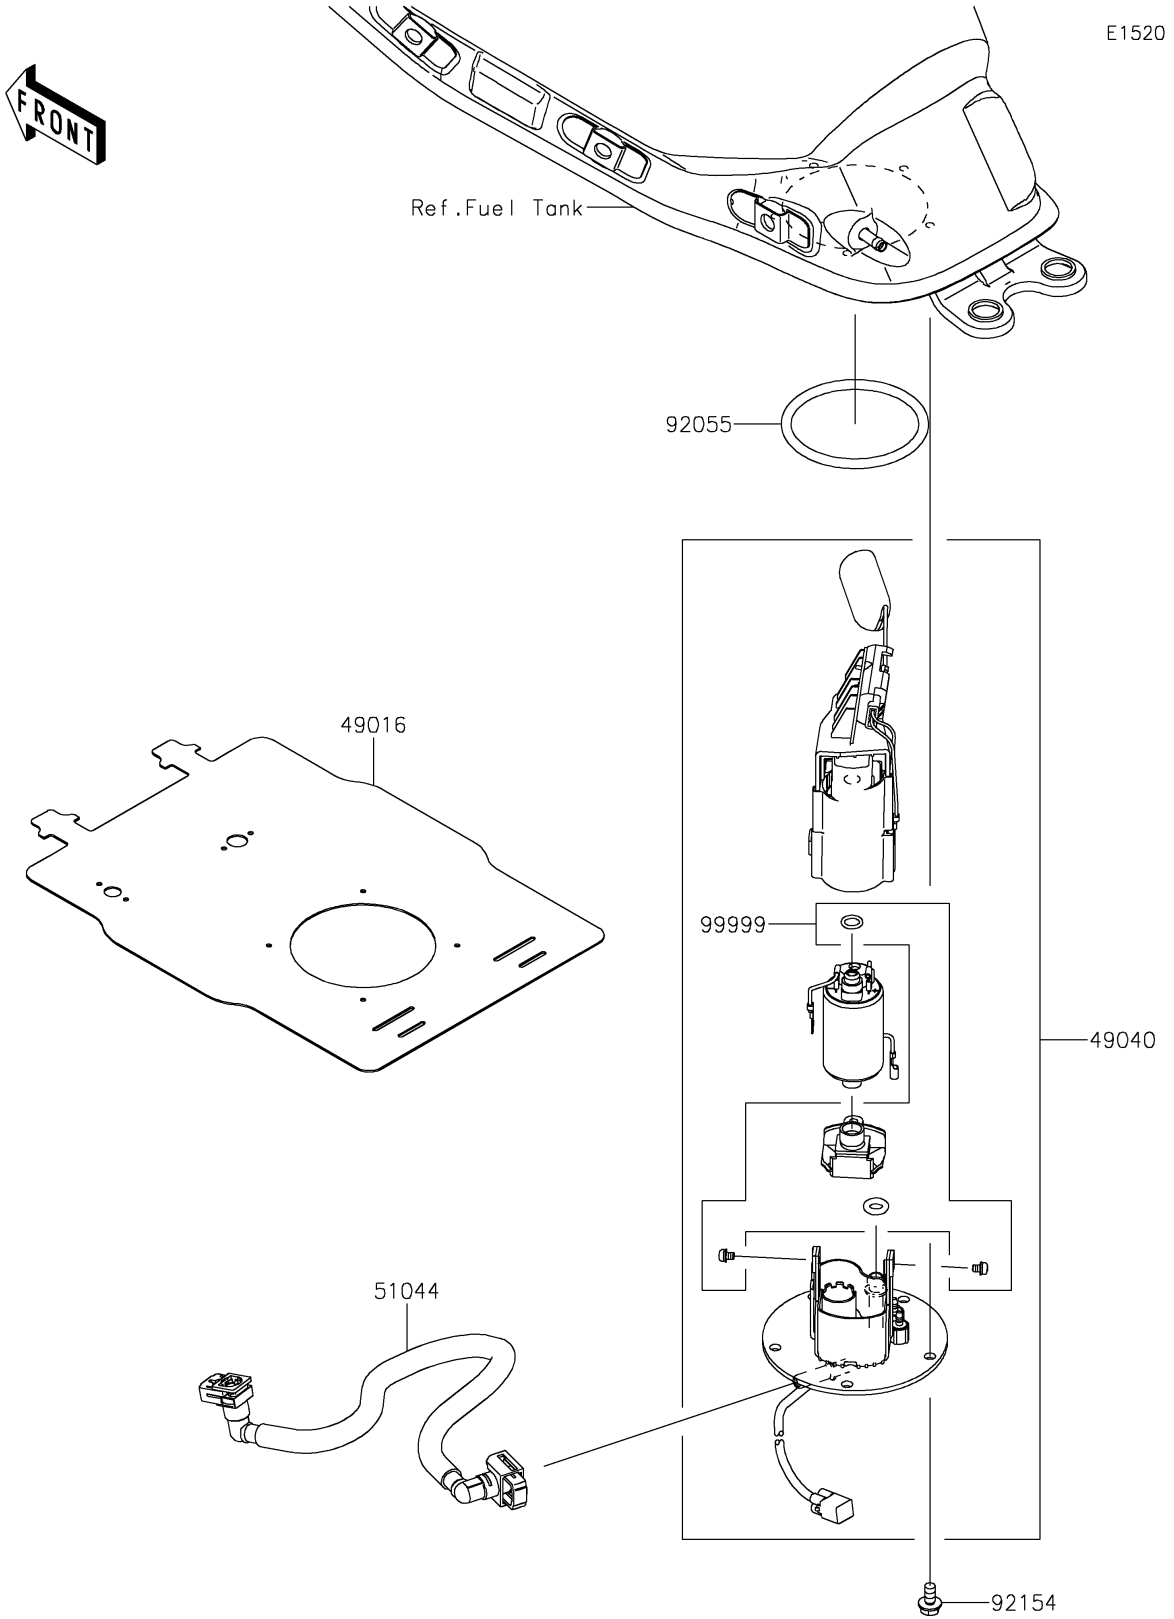

## Fuel Pump

### Fuel Pump

ITEM NAME	PART NUMBER	QUANTITY
COVER-SEAL (Ref # 49016)	49016-0641	1
PUMP-FUEL (Ref # 49040)	49040-0754	1
TUBE-ASSY,FUEL (Ref # 51044)	51044-0847	1
RING-O,74.6X5.7 (Ref # 92055)	92055-0728	1
BOLT,FLANGED,6X12 (Ref # 92154)	92154-2335	5
KIT,FUEL FILTER (Ref # 99999)	99999-0525	1