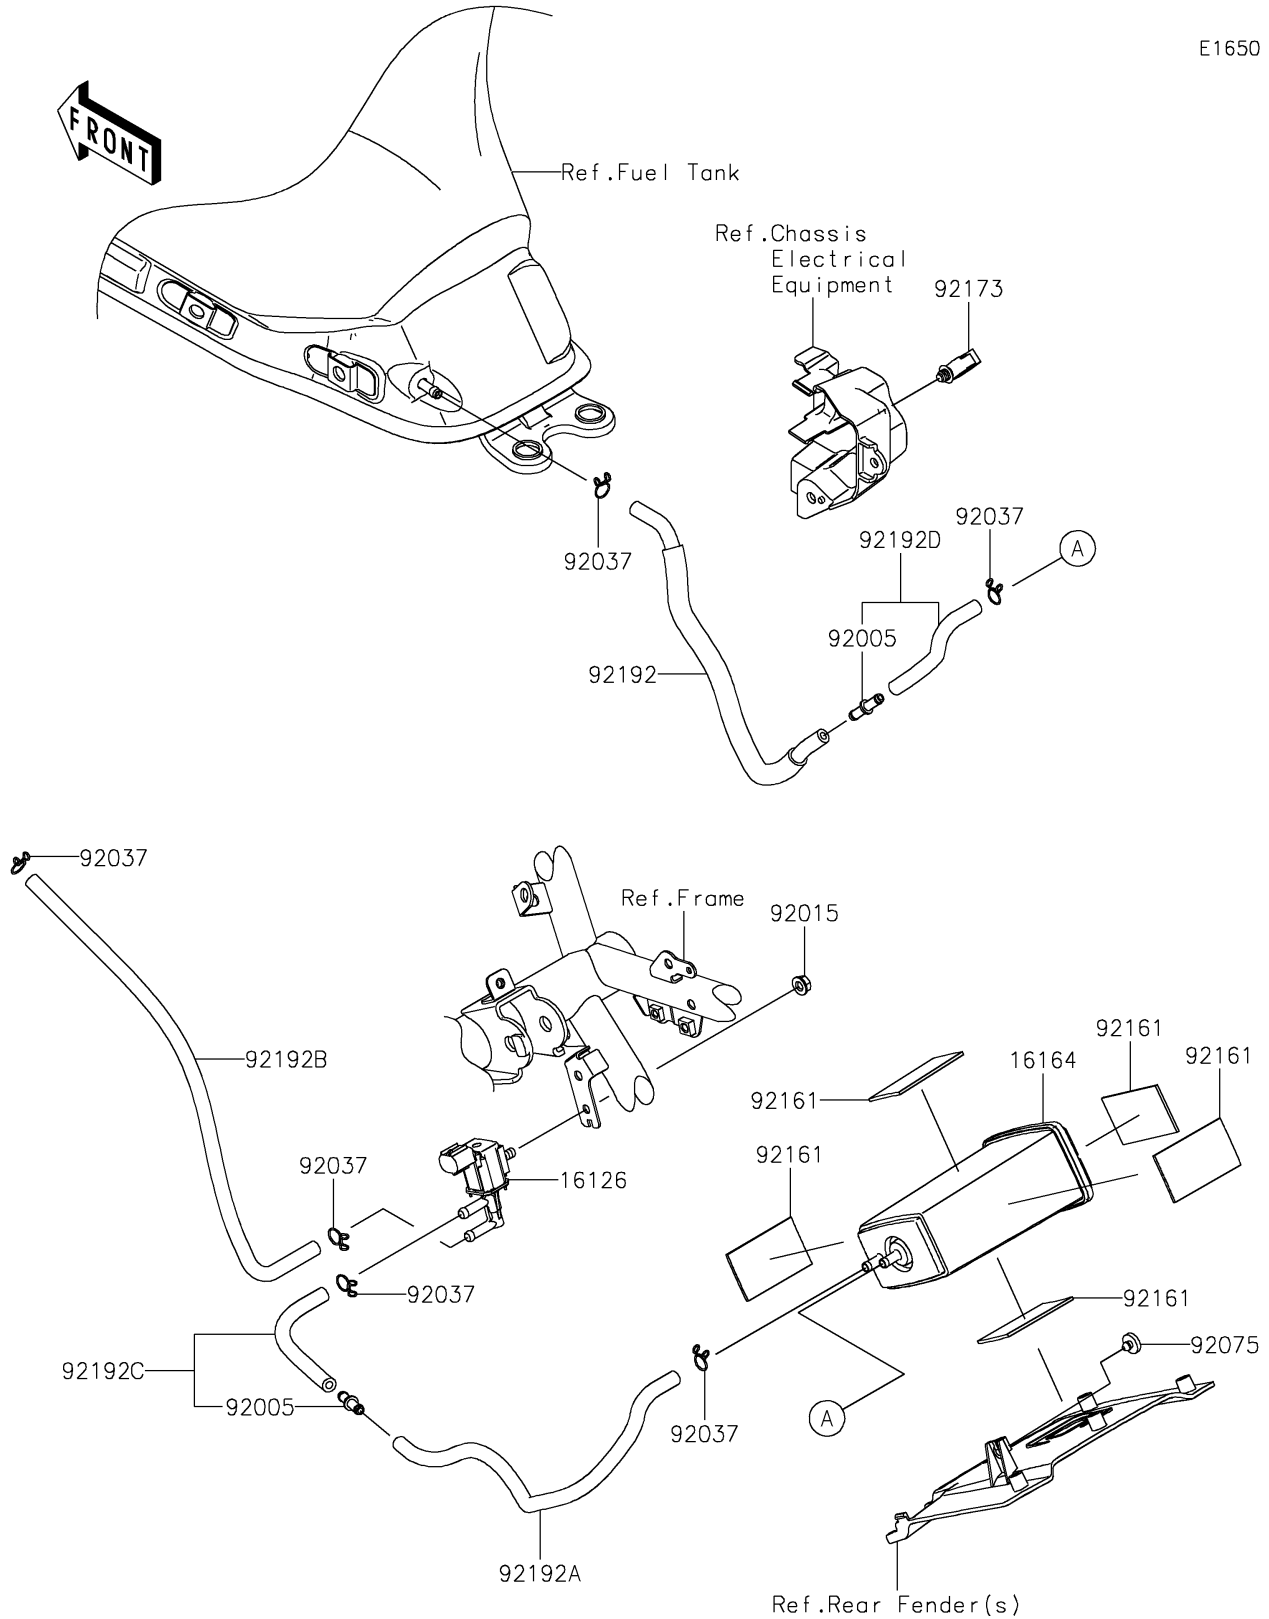

2024 Ninja® 650 PARTS DIAGRAM

Fuel Evaporative System(CA)

E1650

2024 Ninja® 650 PARTS LIST

Fuel Evaporative System(CA)

ITEM NAME	PART NUMBER	QUANTITY
VALVE,SOLENOID (Ref # 16126)	16126-0705	1
CANISTER (Ref # 16164)	16164-0012	1
FITTING (Ref # 92005)	92005-0721	2
NUT,FLANGED,6MM (Ref # 92015)	92015-1367	1
CLAMP,TUBE (Ref # 92037)	92037-147	6
DAMPER,BOOST SENSOR (Ref # 92075)	92075-2113	1
DAMPER (Ref # 92161)	92161-1883	5
CLAMP,HOLDER CLIP (Ref # 92173)	92173-0868	1
TUBE,TANK-FITTING (Ref # 92192)	92192-1659	1
TUBE,CANISTER-FITTING (Ref # 92192A)	92192-1660	1
TUBE,VALVE-THROTTLE BODY (Ref # 92192B)	92192-1661	1
TUBE,VALVE-FITTING (Ref # 92192C)	92192-1700	1
TUBE,CANISTER-FITTING (Ref # 92192D)	92192-1701	1