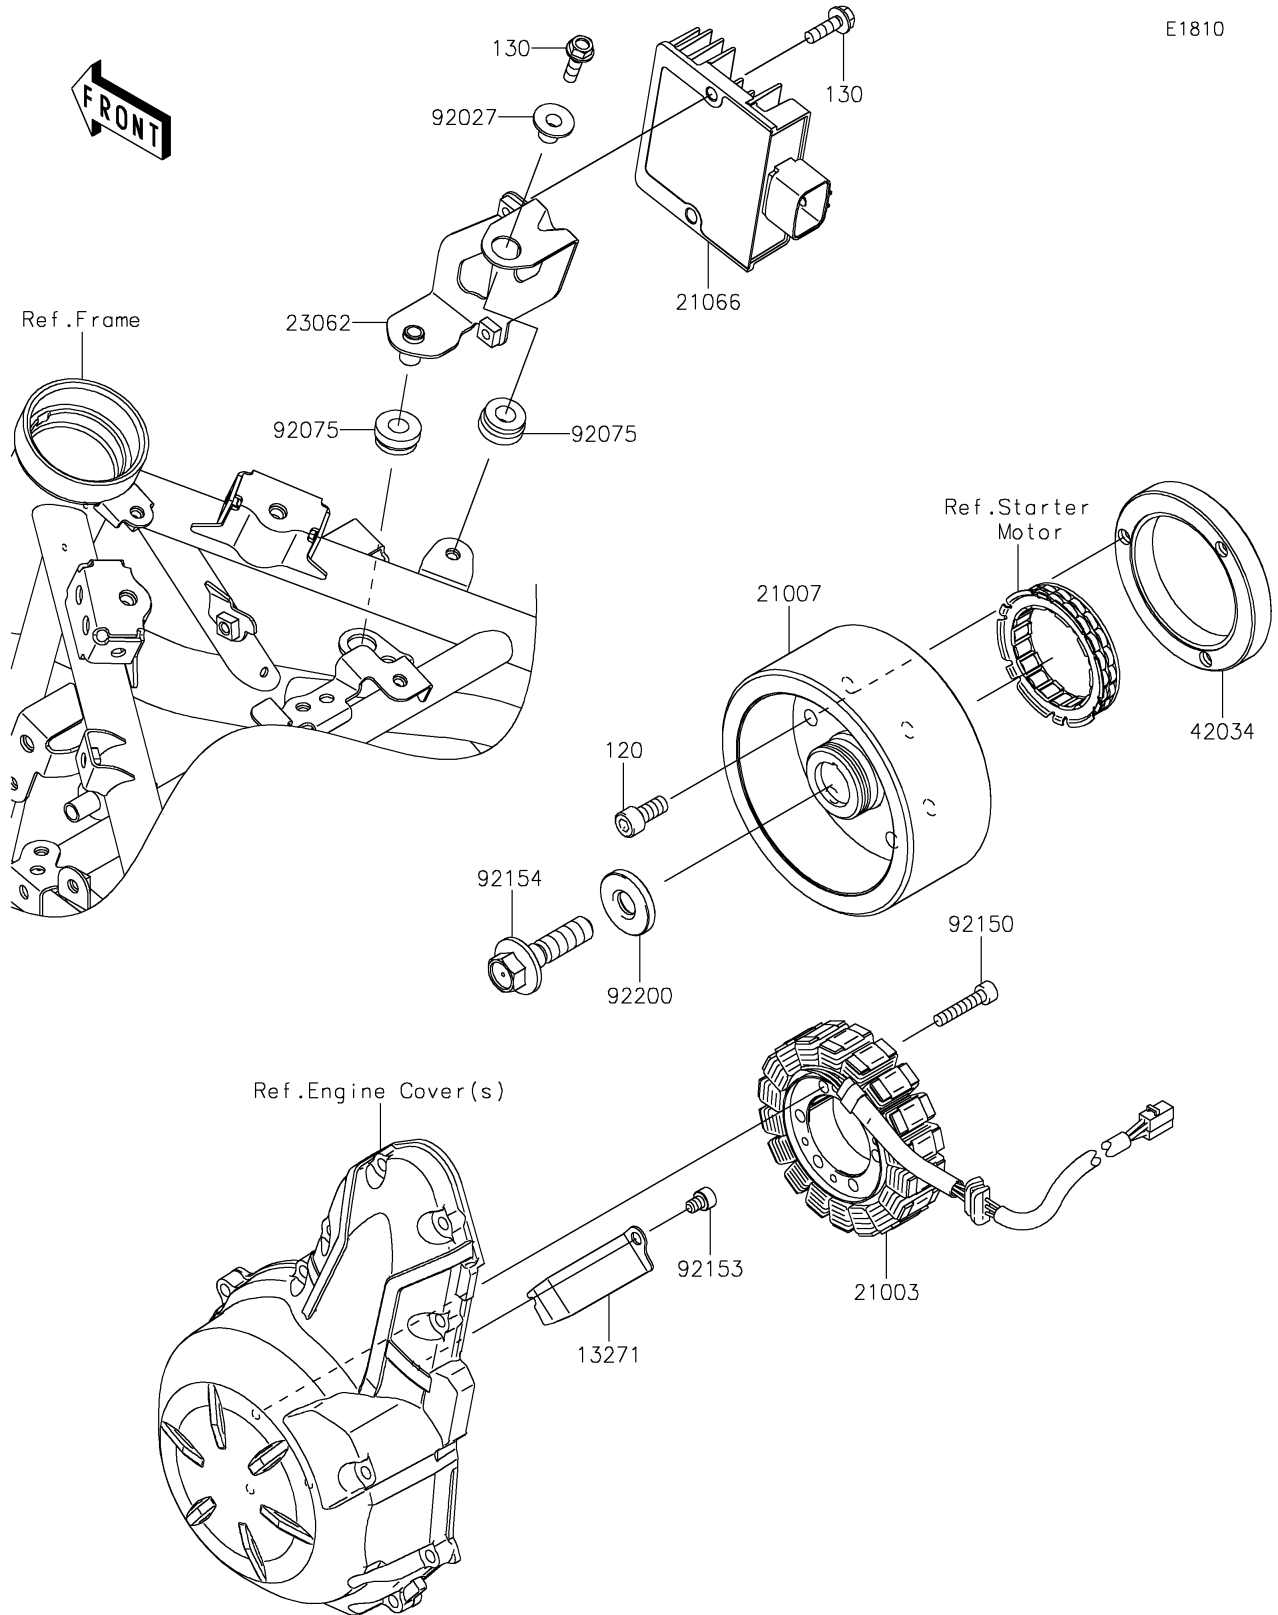

2023 Ninja® 650 PARTS DIAGRAM

Generator

2023 Ninja® 650 PARTS LIST

Generator

ITEM NAME	PART NUMBER	QUANTITY
PLATE (Ref # 13271)	13271-0952	1
STATOR (Ref # 21003)	21003-0206	1
ROTOR (Ref # 21007)	21007-0601	1
REGULATOR-VOLTAGE (Ref # 21066)	21066-0750	1
BRACKET-COMP,REGULATOR (Ref # 23062)	23062-0906	1
COUPLING (Ref # 42034)	42034-1143	1
COLLAR,FLANGED,L=12.1,BLACK (Ref # 92027)	92027-1651	1
DAMPER (Ref # 92075)	92075-277	2
BOLT,SOCKET,6X30 (Ref # 92150)	92150-1433	3
BOLT,SOCKET,6X8 (Ref # 92153)	92153-1414	1
BOLT,FLANGED,12X45 (Ref # 92154)	92154-1812	1
WASHER,12X33X5 (Ref # 92200)	92200-0220	1
BOLT-SOCKET,8X18 (Ref # 120)	120CA0818	3
BOLT-FLANGED,6X20 (Ref # 130)	130BA0620	3