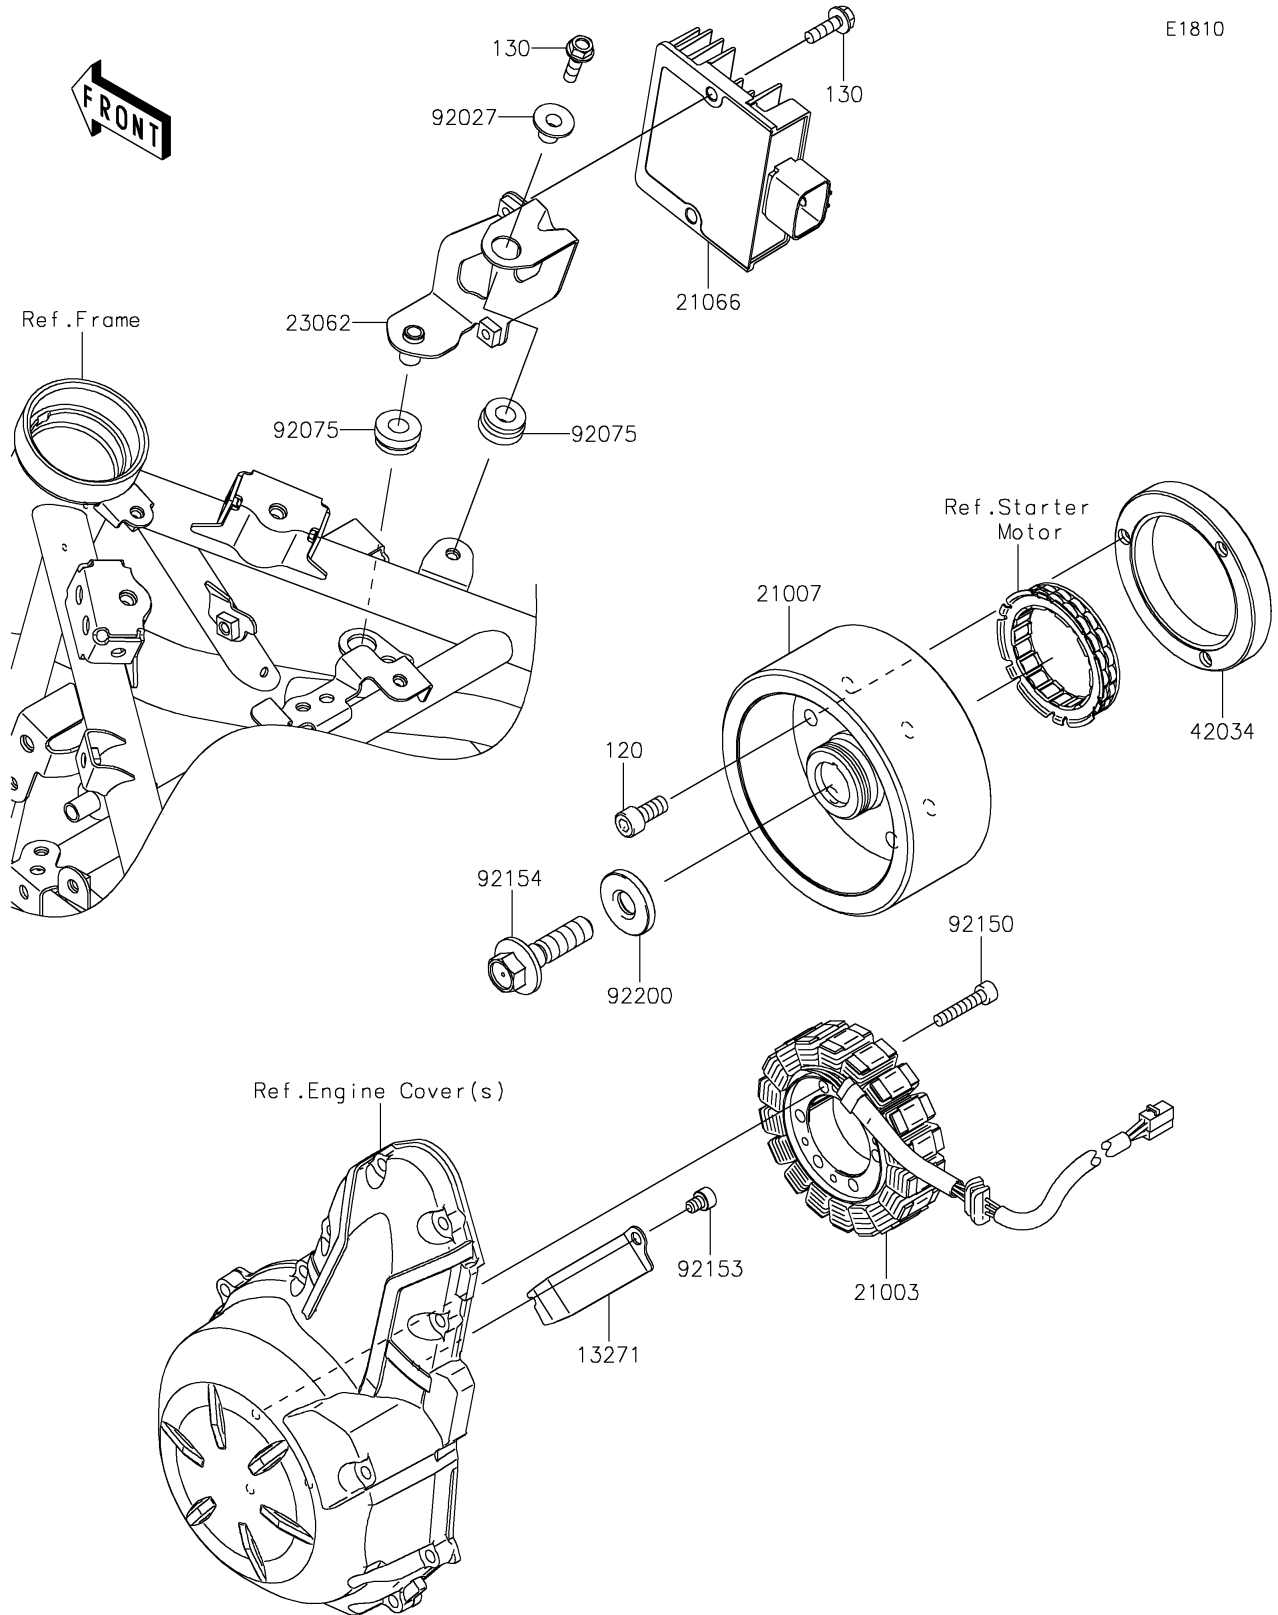

# 2024 Ninja 650 PARTS DIAGRAM

Generator

## 2024 Ninja 650 PARTS LIST

### Generator

ITEM NAME	PART NUMBER	QUANTITY
PLATE (Ref # 13271)	13271-0952	1
STATOR (Ref # 21003)	21003-0206	1
ROTOR (Ref # 21007)	21007-0601	1
REGULATOR-VOLTAGE (Ref # 21066)	21066-0750	1
BRACKET-COMP,REGULATOR (Ref # 23062)	23062-0906	1
COUPLING (Ref # 42034)	42034-1143	1
COLLAR,FLANGED,L=12.1,BLACK (Ref # 92027)	92027-1651	1
DAMPER (Ref # 92075)	92075-277	2
BOLT,SOCKET,6X30 (Ref # 92150)	92150-1433	3
BOLT,SOCKET,6X8 (Ref # 92153)	92153-1414	1
BOLT,FLANGED,12X45 (Ref # 92154)	92154-1812	1
WASHER,12X33X5 (Ref # 92200)	92200-0220	1
BOLT-SOCKET,8X18 (Ref # 120)	120CA0818	3
BOLT-FLANGED,6X20 (Ref # 130)	130BA0620	3