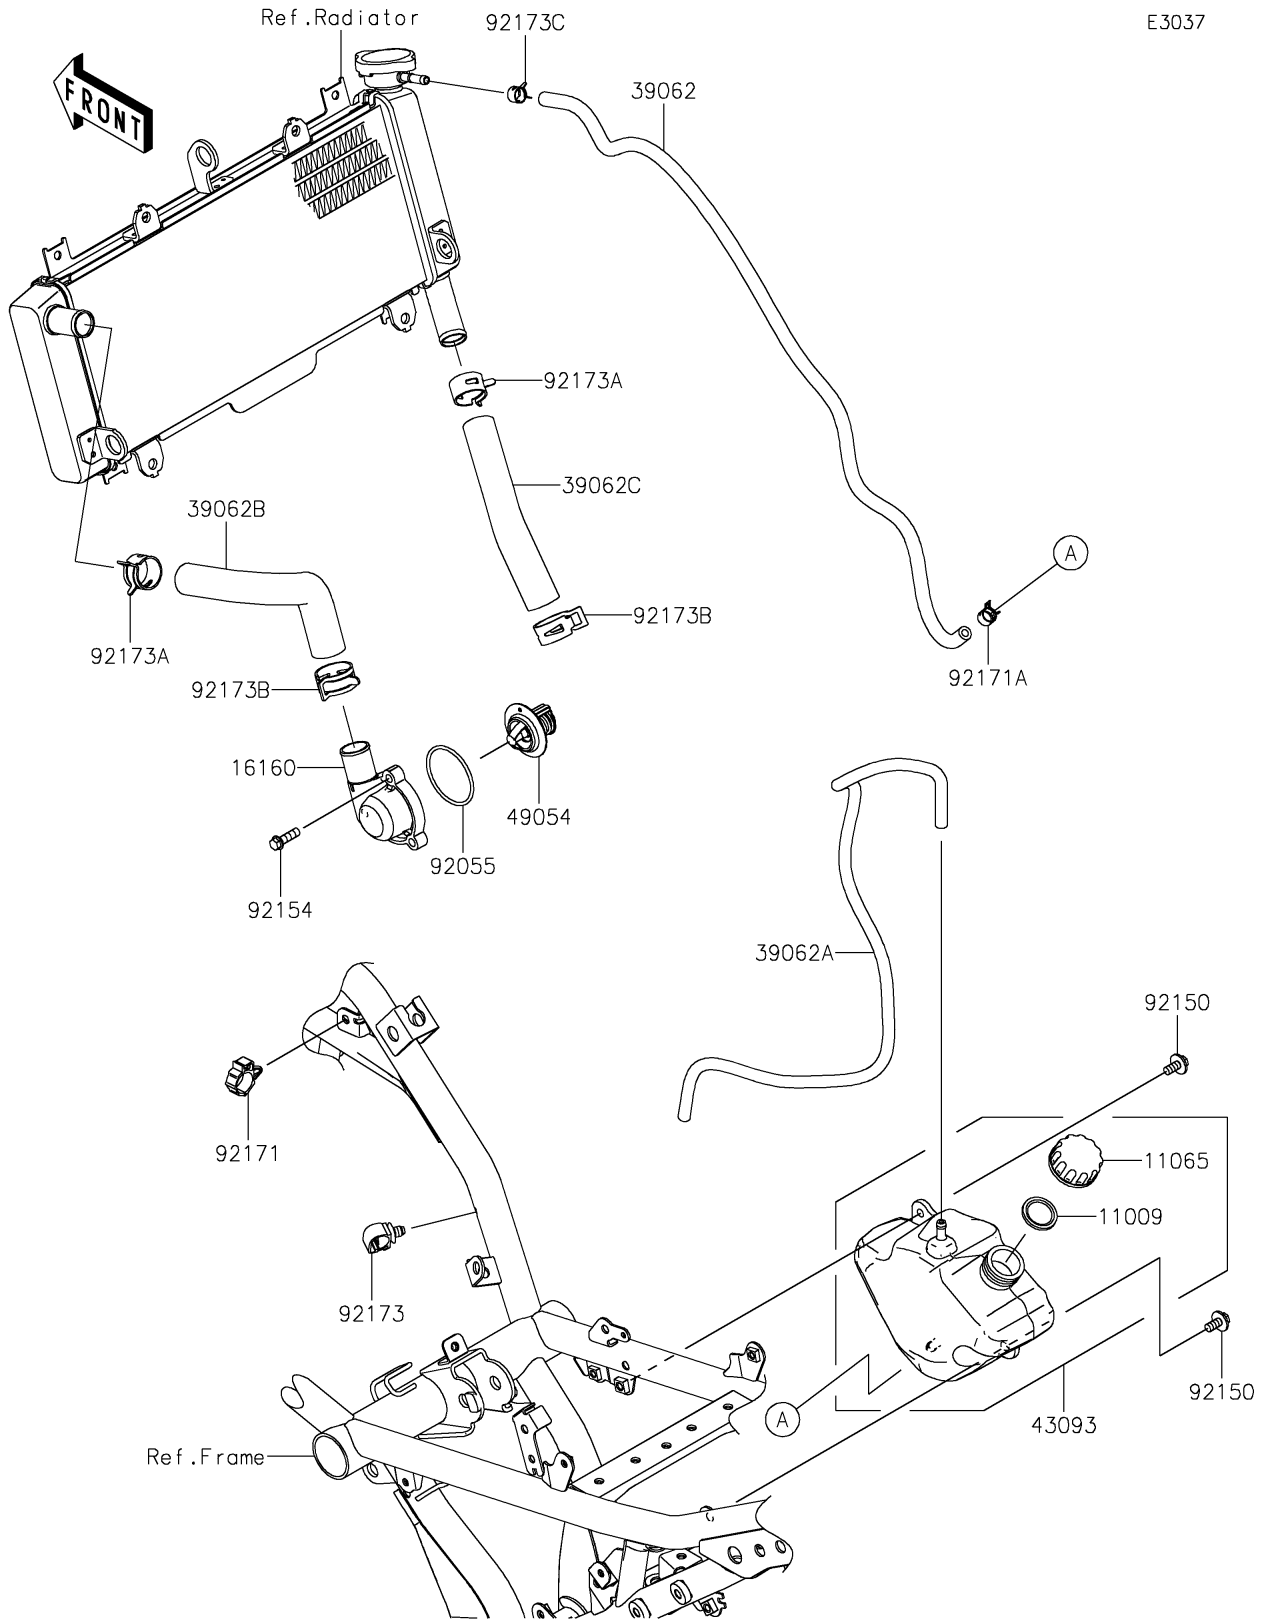

2024 Ninja 650 KRT Edition PARTS DIAGRAM

Water Pipe

E3037

2024 Ninja 650 KRT Edition PARTS LIST

Water Pipe

ITEM NAME	PART NUMBER	QUANTITY
GASKET,RESERVOIR TANK CAP (Ref # 11009)	11009-1145	1
CAP (Ref # 11065)	11065-0962	1
BODY,THERMOSTAT (Ref # 16160)	16160-0830	1
HOSE-COOLING,RADI.-RESERVOIR (Ref # 39062)	39062-0745	1
HOSE-COOLING,BREATHER (Ref # 39062A)	39062-0746	1
HOSE-COOLING,HEAD-RADIATOR (Ref # 39062B)	39062-0747	1
HOSE-COOLING,RADIATOR-PUMP (Ref # 39062C)	39062-0748	1
RESERVOIR-ASSY-TANK (Ref # 43093)	43093-0003	1
THERMOSTAT (Ref # 49054)	49054-0001	1
RING-O,46.7X2.4 (Ref # 92055)	92055-0992	1
BOLT,6X14 (Ref # 92150)	92150-1340	2
BOLT,FLANGED,6X20 (Ref # 92154)	92154-1778	3
CLAMP,BRAKE HOSE (Ref # 92171)	92171-0316	1
CLAMP,10.5X8X0.7 (Ref # 92171A)	92171-1992	1
CLAMP,12MM DIA. (Ref # 92173)	92173-0736	1
CLAMP (Ref # 92173A)	92173-1567	2
CLAMP (Ref # 92173B)	92173-1688	2
CLAMP (Ref # 92173C)	92173-2425	1