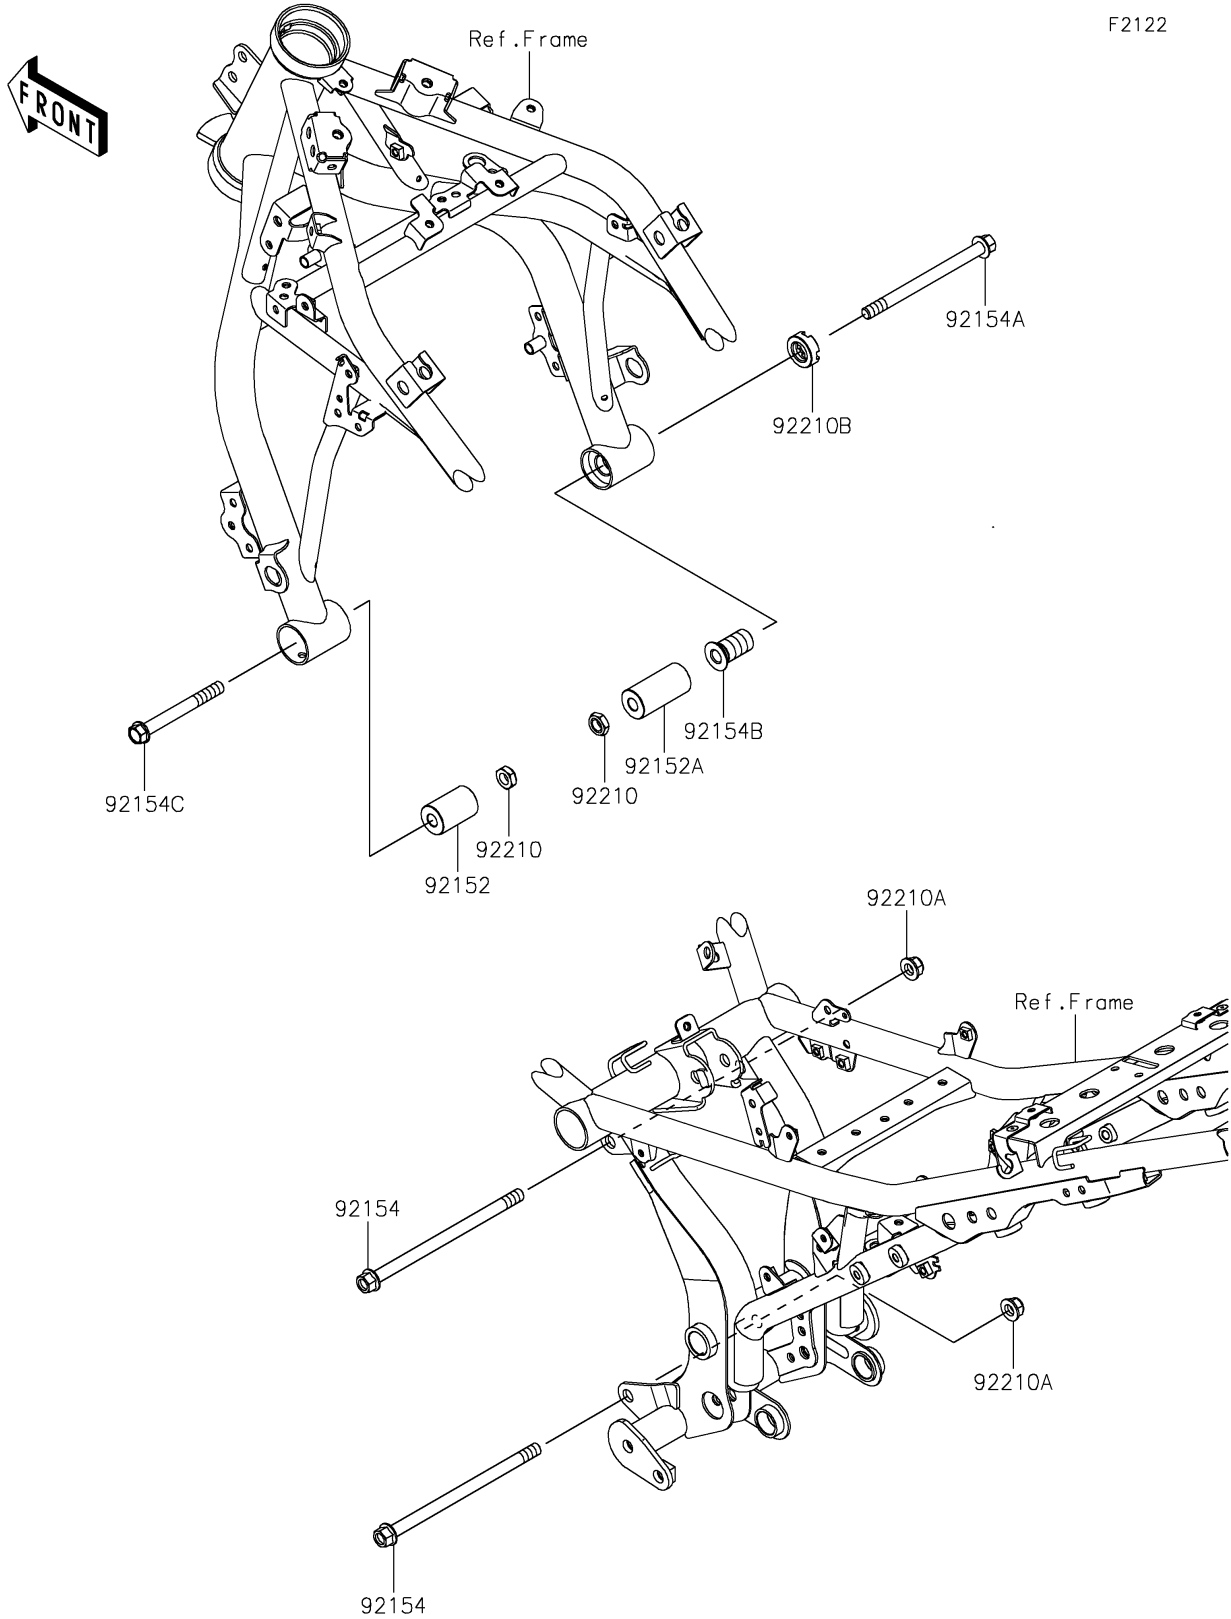

2024 NINJA® 650 PARTS DIAGRAM

Engine Mount

F2122

2024 NINJA® 650 PARTS LIST

Engine Mount

ITEM NAME	PART NUMBER	QUANTITY
COLLAR,10.5X26X40 (Ref # 92152)	92152-2230	1
COLLAR,10.5X26X54 (Ref # 92152A)	92152-2231	1
BOLT,FLANGED,10X170 (Ref # 92154)	92154-0840	2
BOLT,FLANGED,10X132 (Ref # 92154A)	92154-2167	1
BOLT,ADJUST,18X35 (Ref # 92154B)	92154-2168	1
BOLT,FLANGED,10X90 (Ref # 92154C)	92154-2645	1
NUT,LOCK,10MM (Ref # 92210)	92210-0784	2
NUT,LOCK,FLANGED,10MM (Ref # 92210A)	92210-1081	2
NUT,18MM (Ref # 92210B)	92210-1203	1