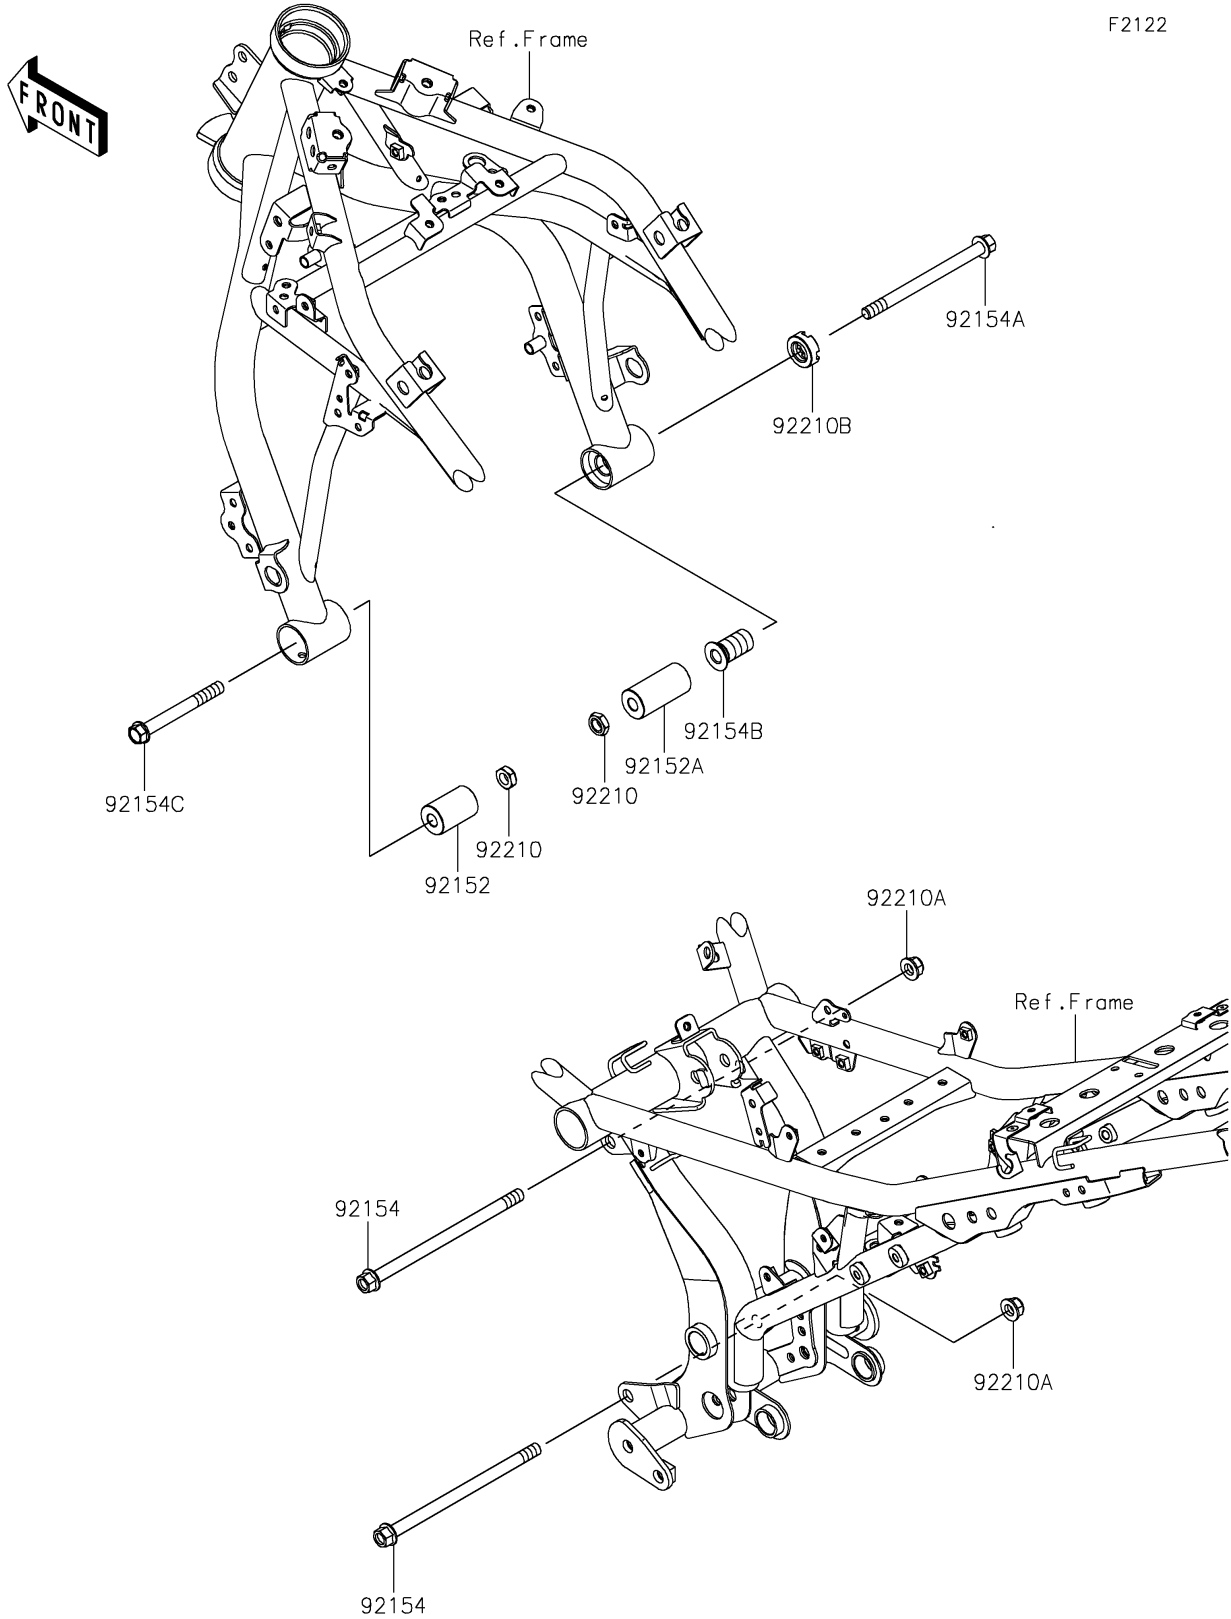

2024 Ninja® 650 PARTS DIAGRAM

Engine Mount

F2122

2024 Ninja® 650 PARTS LIST

Engine Mount

ITEM NAME	PART NUMBER	QUANTITY
COLLAR,10.5X26X40 (Ref # 92152)	92152-2230	1
COLLAR,10.5X26X54 (Ref # 92152A)	92152-2231	1
BOLT,FLANGED,10X170 (Ref # 92154)	92154-0840	2
BOLT,FLANGED,10X132 (Ref # 92154A)	92154-2167	1
BOLT,ADJUST,18X35 (Ref # 92154B)	92154-2168	1
BOLT,FLANGED,10X90 (Ref # 92154C)	92154-2645	1
NUT,LOCK,10MM (Ref # 92210)	92210-0784	2
NUT,LOCK,FLANGED,10MM (Ref # 92210A)	92210-1081	2
NUT,18MM (Ref # 92210B)	92210-1203	1