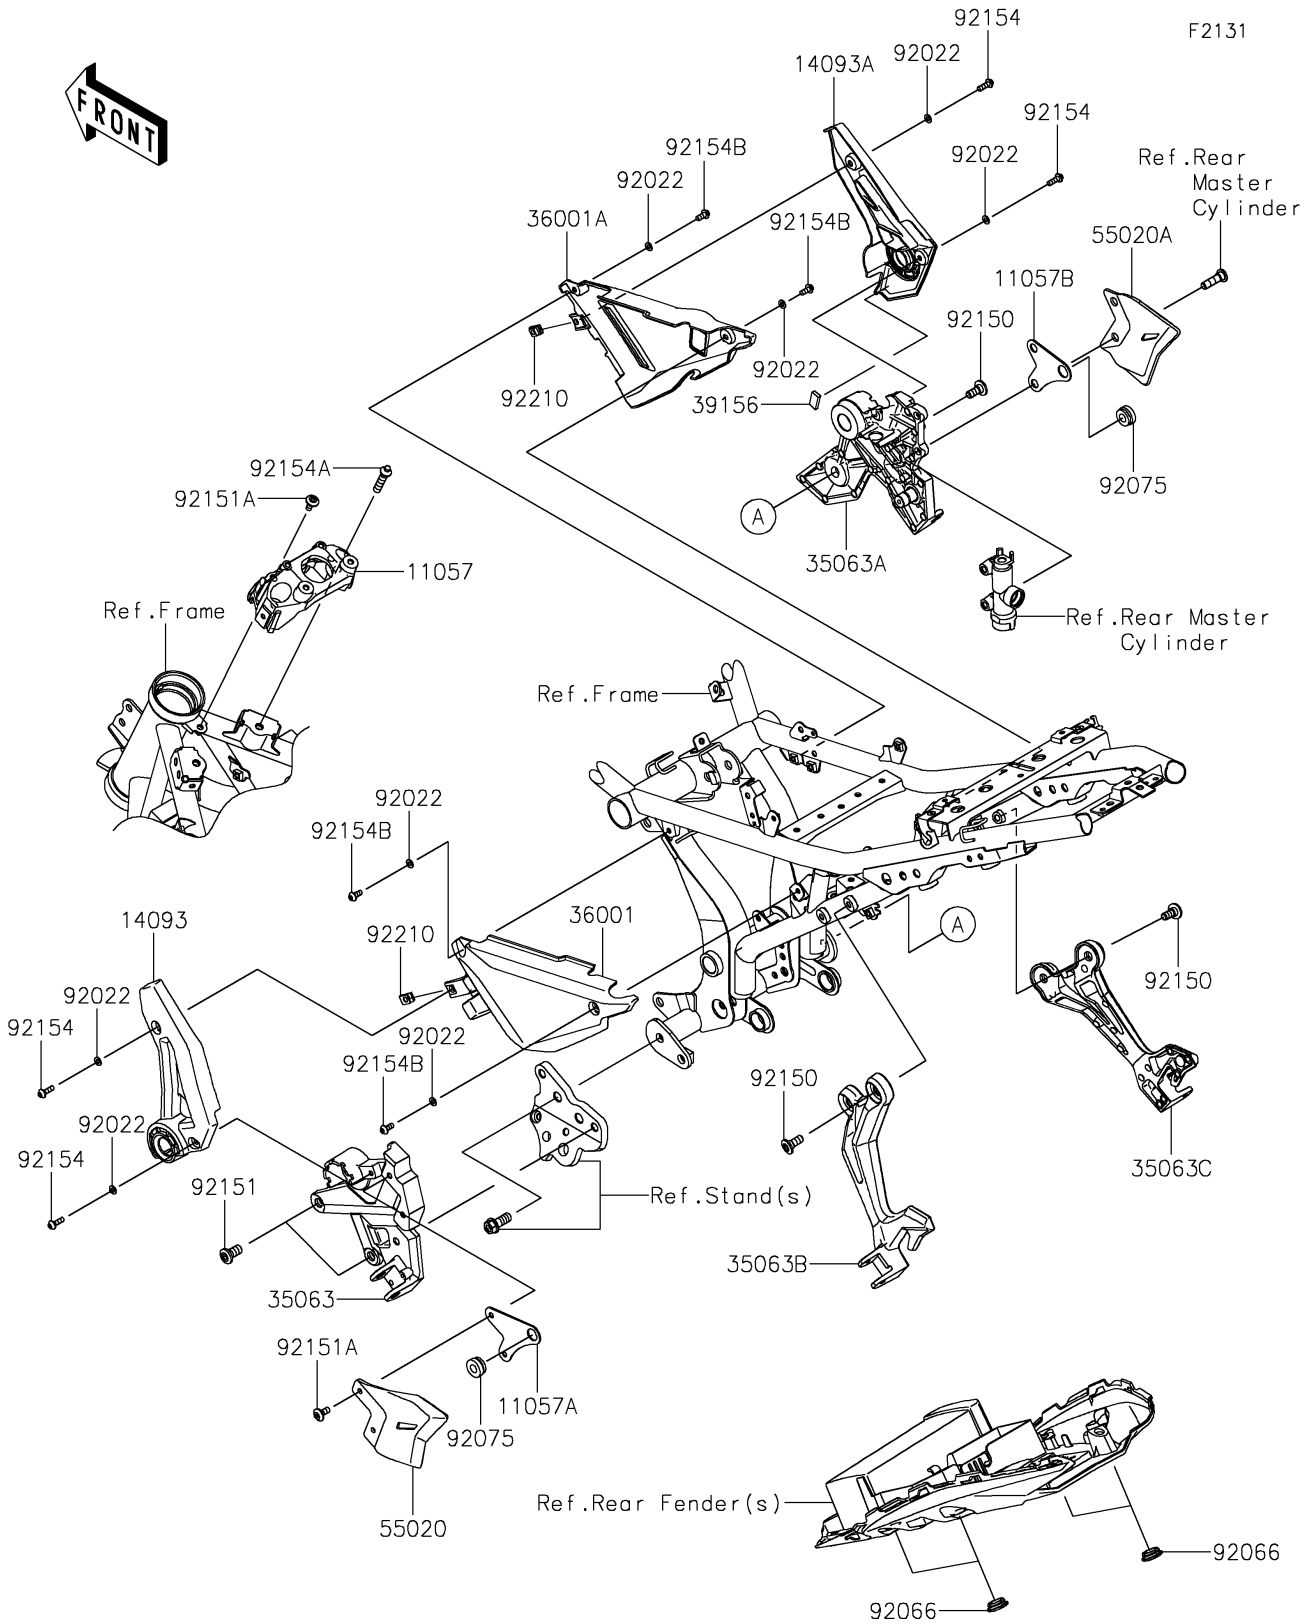

# 2023 Ninja® 650 PARTS DIAGRAM

## Frame Fittings

## 2023 Ninja® 650 PARTS LIST

### Frame Fittings

ITEM NAME	PART NUMBER	QUANTITY
BRACKET,IG. SWITCH (Ref # 11057)	11057-0079	1
BRACKET,STEP STAY,LH (Ref # 11057A)	11057-0476	1
BRACKET,STEP STAY,RH (Ref # 11057B)	11057-0477	1
COVER,STEP,LH,F.S.BLACK (Ref # 14093)	14093-0480-18T	1
COVER,STEP,RH,F.S.BLACK (Ref # 14093A)	14093-0623-18T	1
STAY,STEP,FR,LH,F.S.BLACK (Ref # 35063)	35063-1348-18R	1
STAY,STEP,FR,RH,F.S.BLACK (Ref # 35063A)	35063-1349-18R	1
STAY,STEP,RR,LH,F.S.BLACK (Ref # 35063B)	35063-1350-18R	1
STAY,STEP,RR,RH,F.S.BLACK (Ref # 35063C)	35063-1351-18R	1
COVER-SIDE,LH (Ref # 36001)	36001-0642	1
COVER-SIDE,RH (Ref # 36001A)	36001-0643	1
PAD,20X10X4 (Ref # 39156)	39156-2839	1
GUARD,HEEL,LH (Ref # 55020)	55020-1956	1
GUARD,HEEL,RH (Ref # 55020A)	55020-1957	1
WASHER,5.1X10X1.0 (Ref # 92022)	92022-1977	8
PLUG (Ref # 92066)	92066-0096	4
DAMPER (Ref # 92075)	92075-277	2
BOLT,SOCKET,8X20 (Ref # 92150)	92150-1760	5
BOLT,SOCKET,10X20 (Ref # 92151)	92151-1557	2
BOLT,SOCKET,6X14 (Ref # 92151A)	92151-1654	3
BOLT,SOCKET,5X16 (Ref # 92154)	92154-0209	4
BOLT,TORX,8X35 (Ref # 92154A)	92154-0730	2
BOLT,SOCKET,5X12 (Ref # 92154B)	92154-0917	4
NUT,PLATE,5MM (Ref # 92210)	92210-0935	2