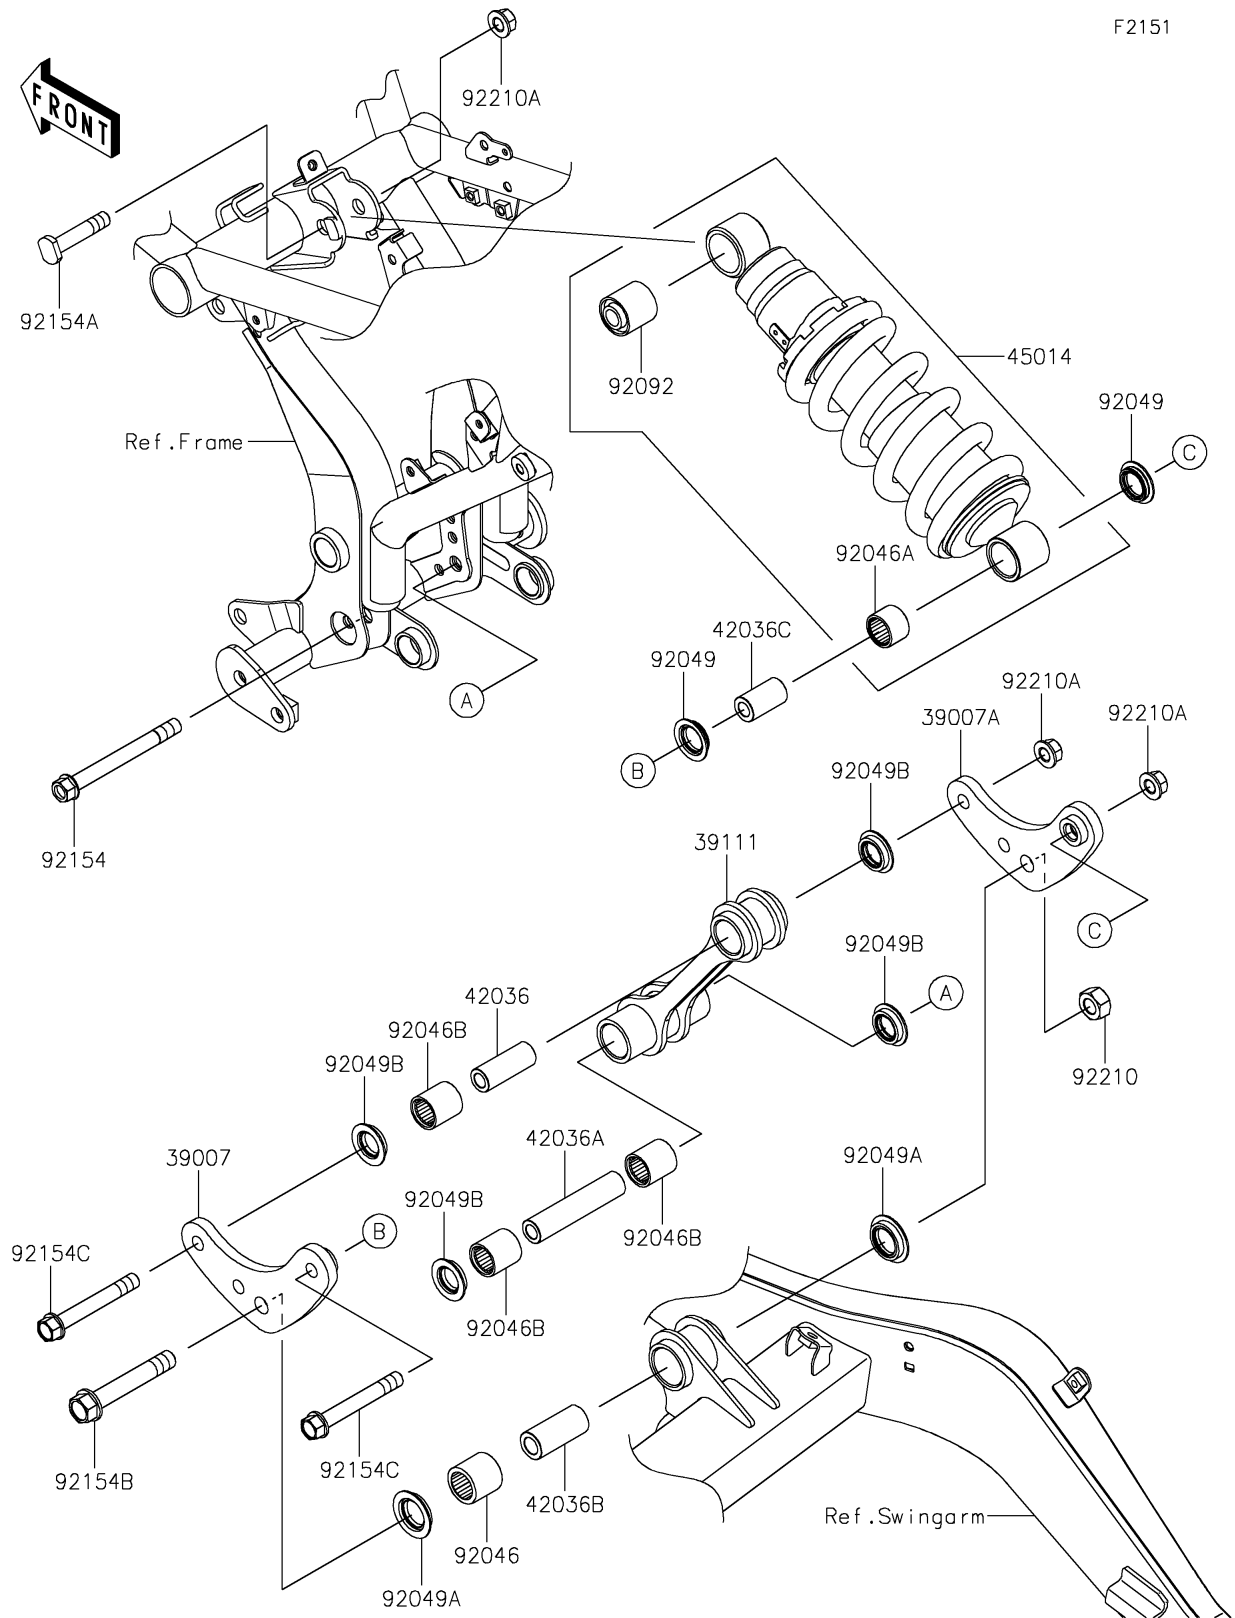

# 2024 Ninja 650 PARTS DIAGRAM

## Suspension/Shock Absorber

## 2024 Ninja 650 PARTS LIST

### Suspension/Shock Absorber

ITEM NAME	PART NUMBER	QUANTITY
ARM-SUSP,LH (Ref # 39007)	39007-0401	1
ARM-SUSP,RH (Ref # 39007A)	39007-0402	1
ROD-TIE (Ref # 39111)	39111-0343	1
SLEEVE,10.1X17X44.5 (Ref # 42036)	42036-0718	1
SLEEVE,10.1X17X79.8 (Ref # 42036A)	42036-0787	1
SLEEVE,12.1X20X44.5 (Ref # 42036B)	42036-0788	1
SLEEVE,10.1X18X32 (Ref # 42036C)	42036-1344	1
SHOCKABSORBER,P.SILVER (Ref # 45014)	45014-0565-458	1
BEARING-NEEDLE,7E-HVS20X27X25 (Ref # 92046)	92046-1236	1
BEARING-NEEDLE,SFYZM182417 (Ref # 92046A)	92046-1272	1
BEARING-NEEDLE,SFYZM172425 (Ref # 92046B)	92046-1273	3
SEAL-OIL (Ref # 92049)	92049-0133	2
SEAL-OIL,ARM (Ref # 92049A)	92049-1109	2
SEAL-OIL,MHA17245.7F (Ref # 92049B)	92049-1223	4
BUSHING-RUBBER (Ref # 92092)	92092-1058	1
BOLT,FLANGED,10X100 (Ref # 92154)	92154-1257	1
BOLT,10X50 (Ref # 92154A)	92154-2165	1
BOLT,FLANGED,12X75 (Ref # 92154B)	92154-2166	1
BOLT,FLANGED,10X75 (Ref # 92154C)	92154-2226	2
NUT,LOCK,12MM (Ref # 92210)	92210-0274	1
NUT,LOCK,FLANGED,10MM (Ref # 92210A)	92210-1139	3