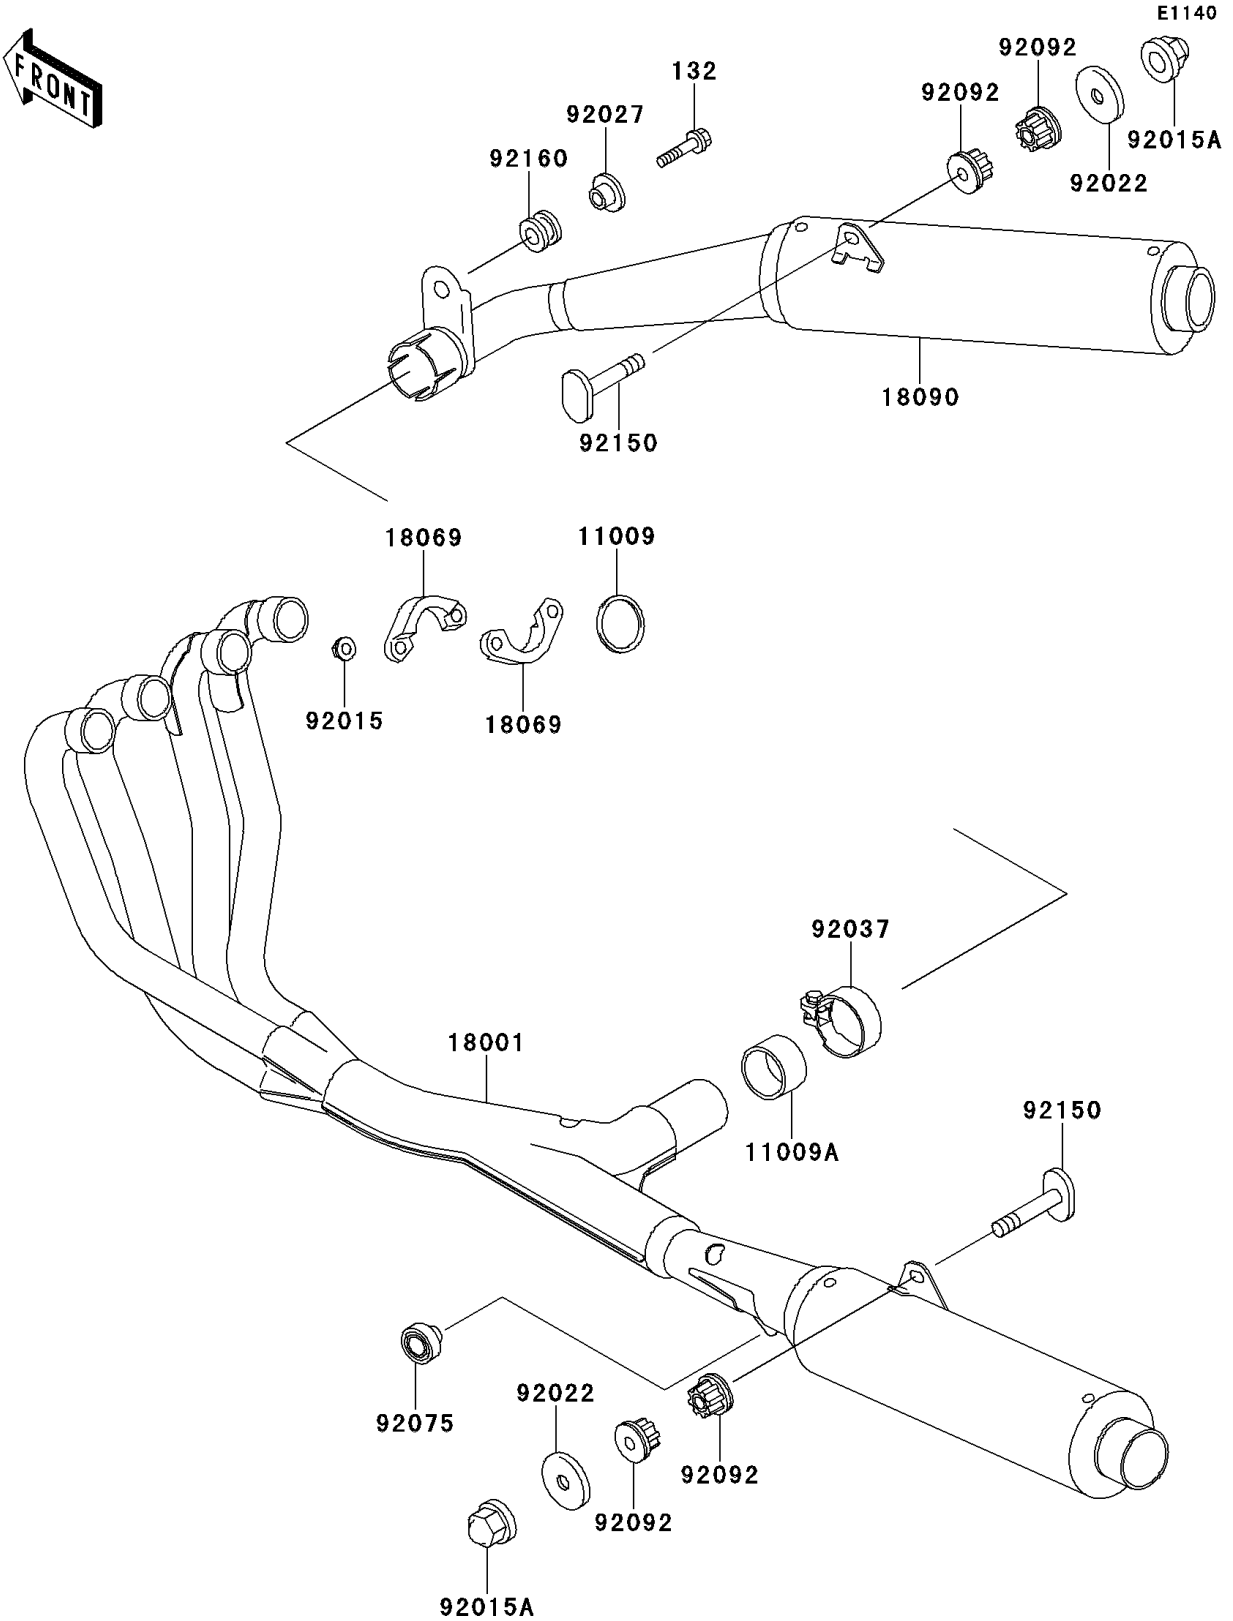

1995 GPZ 1100 PARTS DIAGRAM

Muffler(s)

1995 GPZ 1100 PARTS LIST

Muffler(s)

ITEM NAME	PART NUMBER	QUANTITY
BOLT-FLANGED-SMALL (Ref # 132)	132G0835	1
GASKET,EXHAUST PIPE HOLDER (Ref # 11009)	11009-1840	4
GASKET,MUFFLER CONNECTING (Ref # 11009A)	11009-1888	1
MUFFLER,LH (Ref # 18001)	18001-1911	1
HOLDER-EXHAUST PIPE (Ref # 18069)	18069-1122	8
BODY-COMP-MUFFLER,RH (Ref # 18090)	18090-1448	1
NUT,LOCK,8MM (Ref # 92015)	92015-1380	8
NUT,10MM (Ref # 92015A)	92015-1649	2
WASHER (Ref # 92022)	92022-289	2
COLLAR,L=14 (Ref # 92027)	92027-1134	1
CLAMP,POWER CHAMBER (Ref # 92037)	92037-1537	1
DAMPER (Ref # 92075)	92075-015	1
BUSHING-RUBBER,MUFFLER (Ref # 92092)	92092-1013	4
BOLT,10X55 (Ref # 92150)	92150-1792	2
DAMPER (Ref # 92160)	92160-1007	1