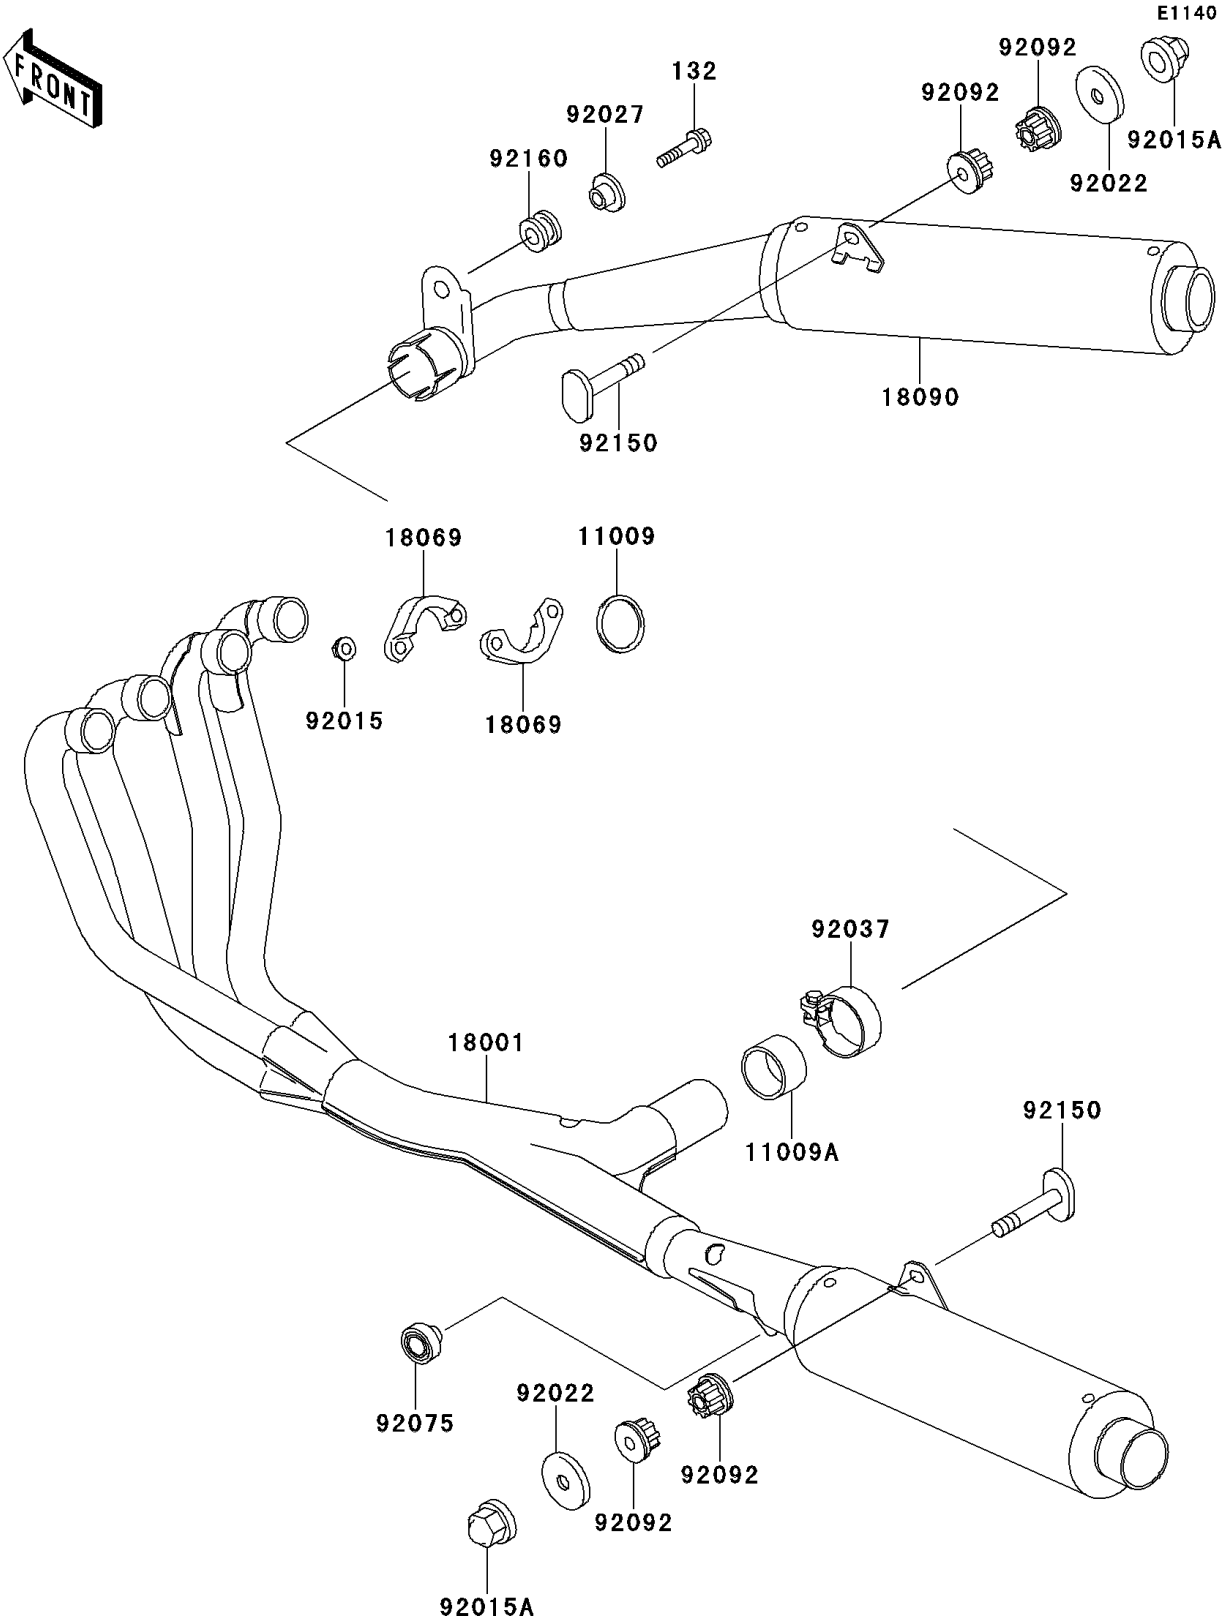

1996 GPZ 1100 PARTS DIAGRAM

Muffler(s)

1996 GPZ 1100 PARTS LIST

Muffler(s)

ITEM NAME	PART NUMBER	QUANTITY
BOLT-FLANGED-SMALL (Ref # 132)	132G0835	1
GASKET,EXHAUST PIPE HOLDER (Ref # 11009)	11009-1840	4
GASKET,MUFFLER CONNECTING (Ref # 11009A)	11009-1888	1
MUFFLER,LH (Ref # 18001)	18001-1911	1
HOLDER-EXHAUST PIPE (Ref # 18069)	18069-1122	8
BODY-COMP-MUFFLER,RH (Ref # 18090)	18090-1448	1
NUT,LOCK,8MM (Ref # 92015)	92015-1380	8
NUT,10MM (Ref # 92015A)	92015-1649	2
WASHER (Ref # 92022)	92022-289	2
COLLAR,L=14 (Ref # 92027)	92027-1134	1
CLAMP,POWER CHAMBER (Ref # 92037)	92037-1537	1
DAMPER (Ref # 92075)	92075-015	1
BUSHING-RUBBER,MUFFLER (Ref # 92092)	92092-1013	4
BOLT,10X55 (Ref # 92150)	92150-1792	2
DAMPER (Ref # 92160)	92160-1007	1