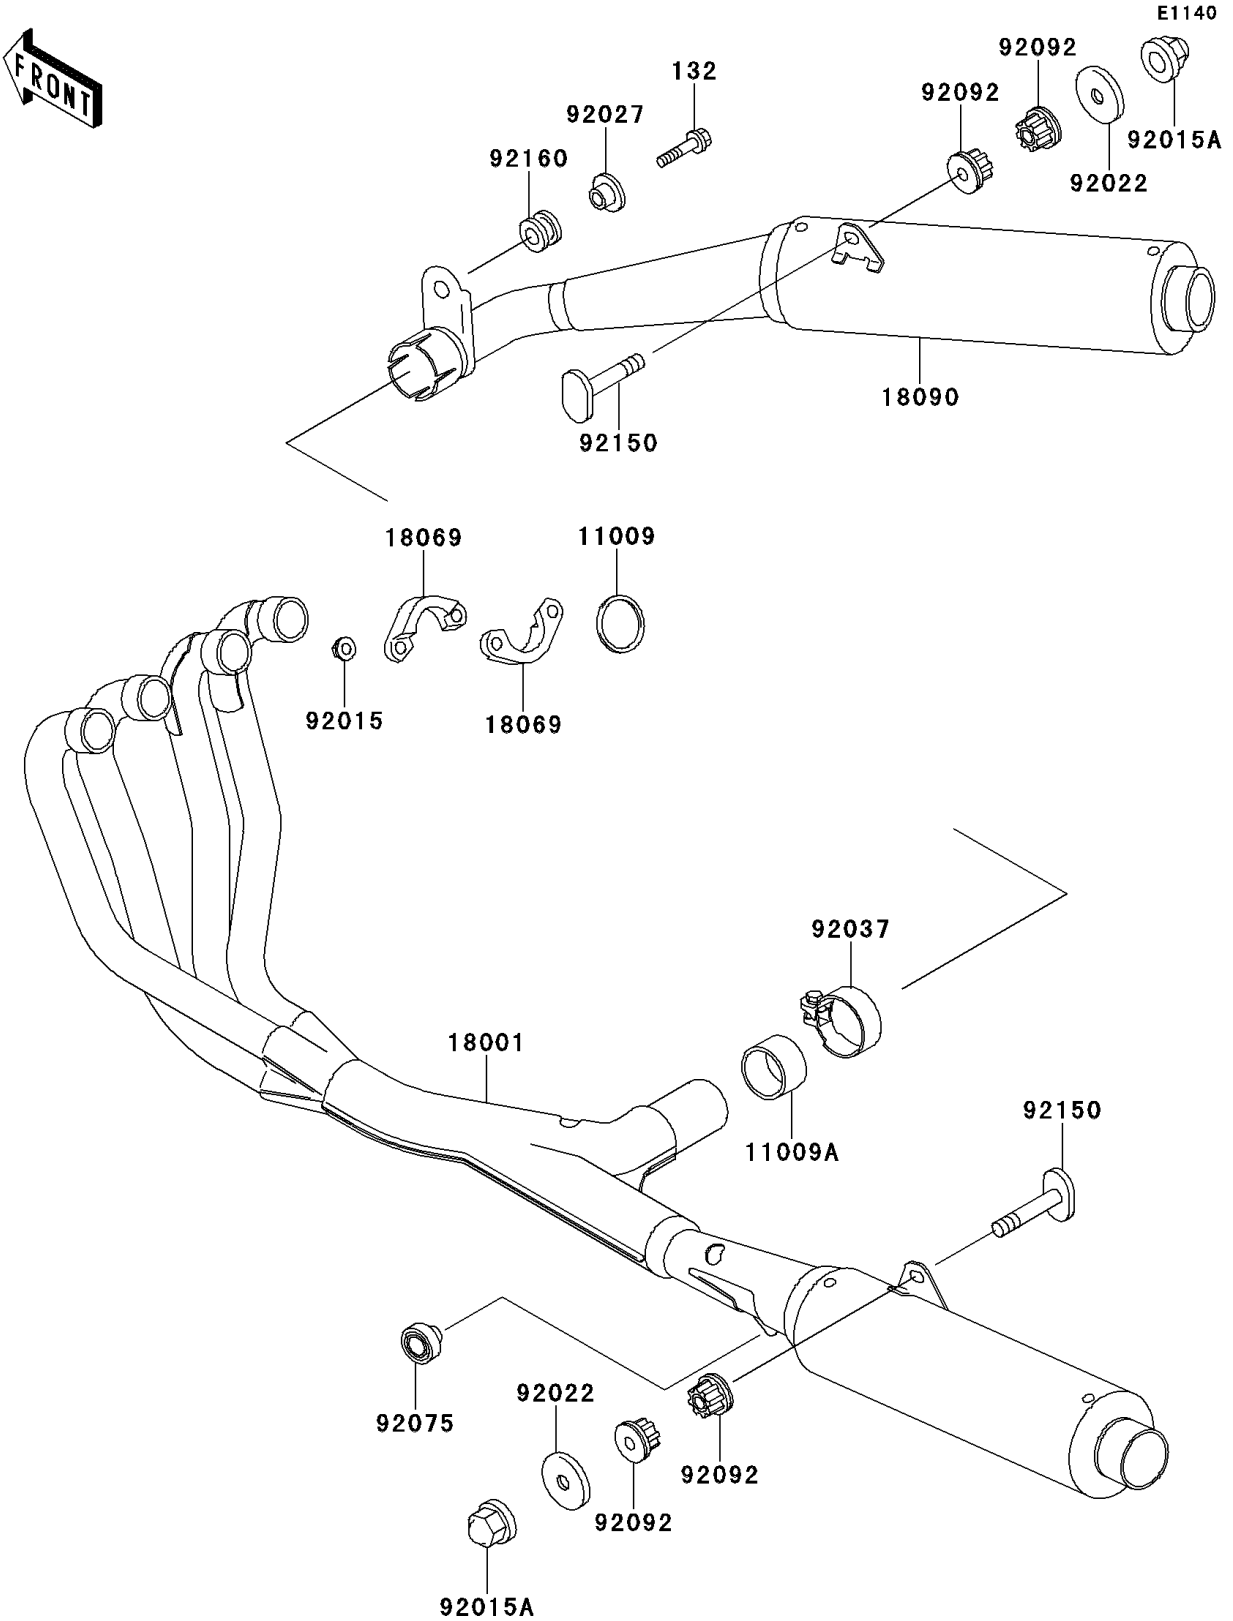

1996 GPZ 1100 PARTS DIAGRAM

Muffler(s)

1996 GPZ 1100 PARTS LIST

Muffler(s)

ITEM NAME	PART NUMBER	QUANTITY
BOLT-FLANGED-SMALL (Ref # 132)	132G0835	1
GASKET,EXHAUST PIPE HOLDER (Ref # 11009)	11009-1840	4
GASKET,MUFFLER CONNECTING (Ref # 11009A)	11009-1888	1
MUFFLER,LH (Ref # 18001)	18001-1911	1
HOLDER-EXHAUST PIPE (Ref # 18069)	18069-1122	8
BODY-COMP-MUFFLER,RH (Ref # 18090)	18090-1448	1
NUT,LOCK,8MM (Ref # 92015)	92015-1380	8
NUT,10MM (Ref # 92015A)	92015-1649	2
WASHER (Ref # 92022)	92022-289	2
COLLAR,L=14 (Ref # 92027)	92027-1134	1
CLAMP,POWER CHAMBER (Ref # 92037)	92037-1537	1
DAMPER (Ref # 92075)	92075-015	1
BUSHING-RUBBER,MUFFLER (Ref # 92092)	92092-1013	4
BOLT,10X55 (Ref # 92150)	92150-1792	2
DAMPER (Ref # 92160)	92160-1007	1