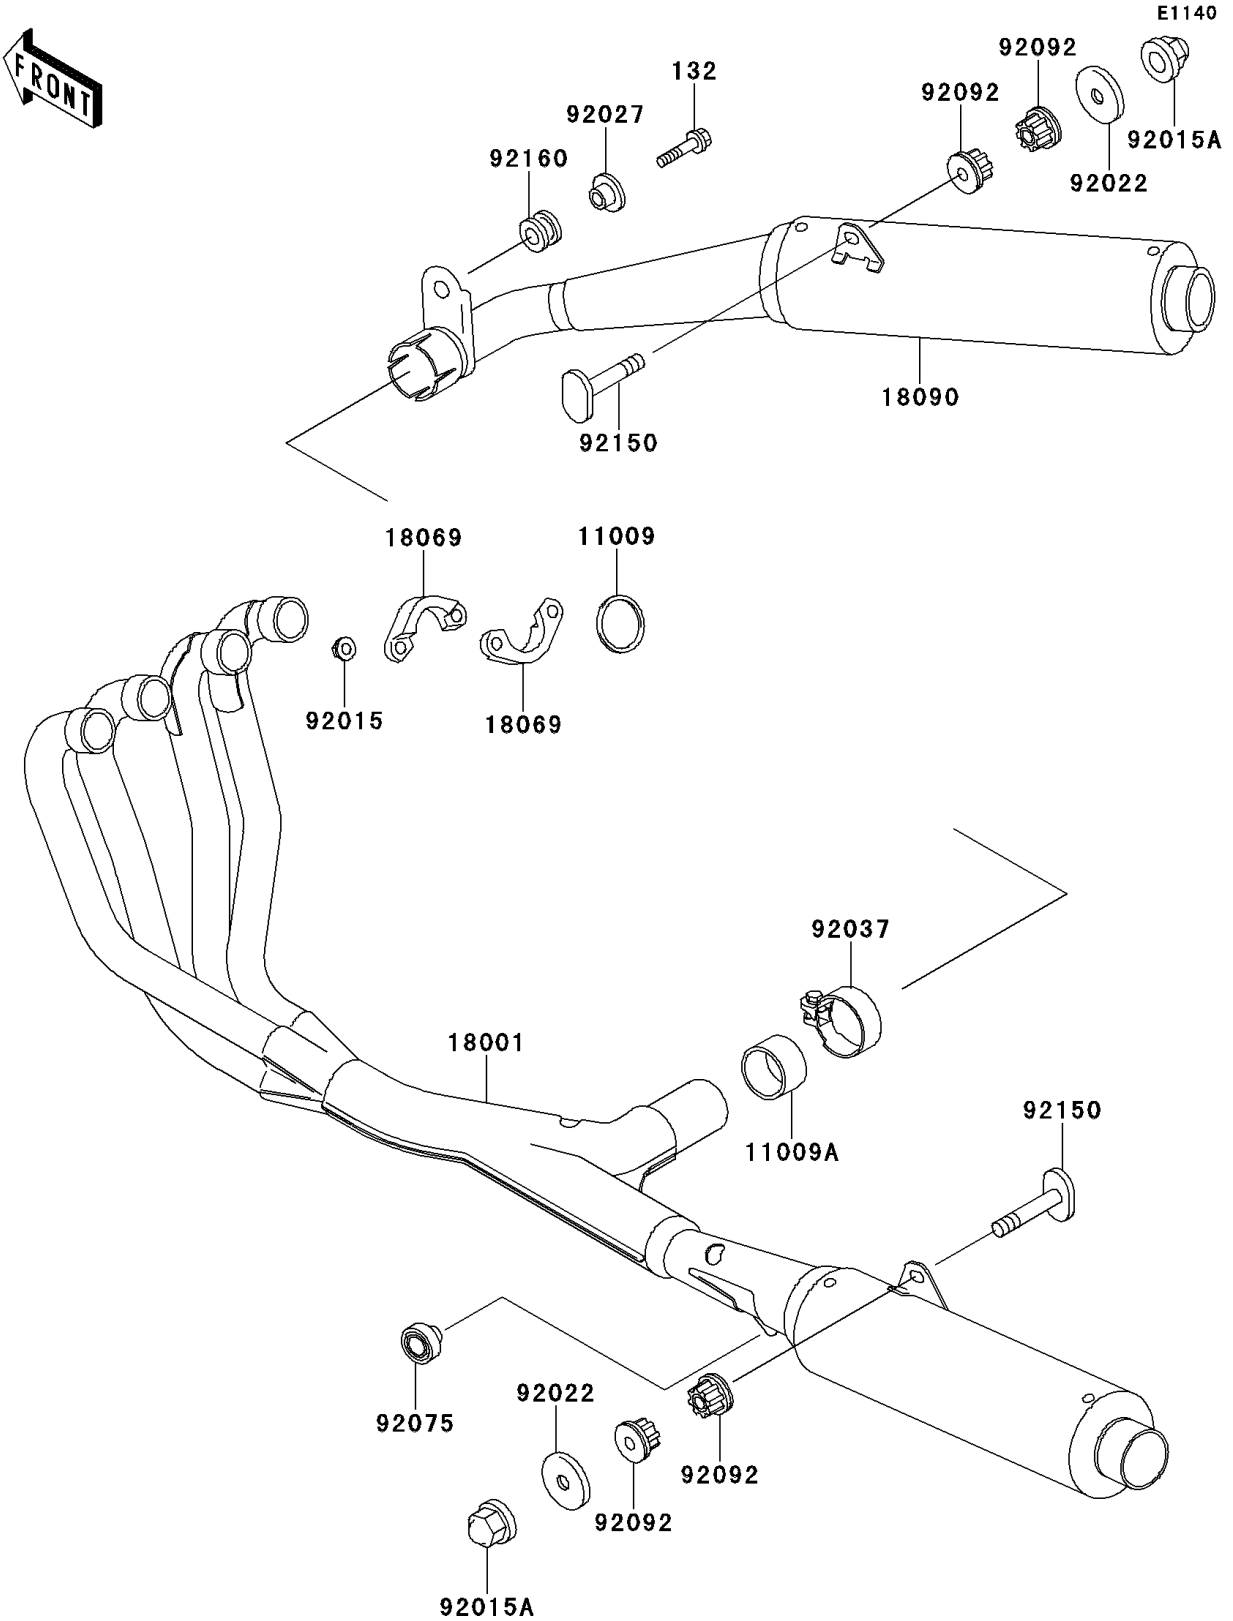

1997 GPZ 1100 PARTS DIAGRAM

Muffler(s)

1997 GPZ 1100 PARTS LIST

Muffler(s)

ITEM NAME	PART NUMBER	QUANTITY
BOLT-FLANGED-SMALL (Ref # 132)	132G0835	1
GASKET,EXHAUST PIPE HOLDER (Ref # 11009)	11009-1840	4
GASKET,MUFFLER CONNECTING (Ref # 11009A)	11009-1888	1
MUFFLER,LH (Ref # 18001)	18001-1911	1
HOLDER-EXHAUST PIPE (Ref # 18069)	18069-1122	8
BODY-COMP-MUFFLER,RH (Ref # 18090)	18090-1448	1
NUT,LOCK,8MM (Ref # 92015)	92015-1380	8
NUT,10MM (Ref # 92015A)	92015-1649	2
WASHER (Ref # 92022)	92022-289	2
COLLAR,L=14 (Ref # 92027)	92027-1134	1
CLAMP,POWER CHAMBER (Ref # 92037)	92037-1537	1
DAMPER (Ref # 92075)	92075-015	1
BUSHING-RUBBER,MUFFLER (Ref # 92092)	92092-1013	4
BOLT,10X55 (Ref # 92150)	92150-1792	2
DAMPER (Ref # 92160)	92160-1007	1