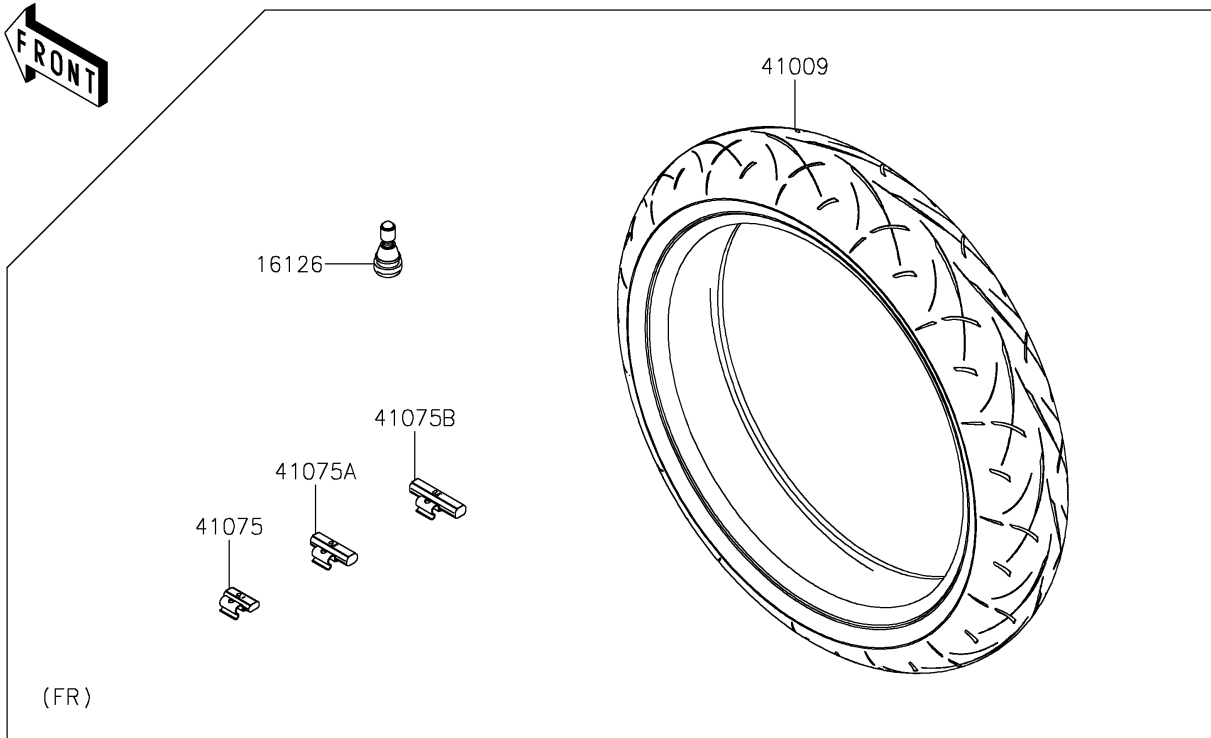

2023 Ninja® 650 KRT Edition PARTS DIAGRAM

Tires

F2210

2023 Ninja® 650 KRT Edition PARTS LIST

Tires

ITEM NAME	PART NUMBER	QUANTITY
VALVE,TIRE (Ref # 16126)	16126-1140	2
TIRE,FR,120/70ZR17(58W) (Ref # 41009)	41009-0832	1
TIRE,RR,160/60ZR17(69W) (Ref # 41009A)	41009-0833	1
BALANCER-WHEEL,10G,SILVER (Ref # 41075)	41075-0007	AR
BALANCER-WHEEL,20G,SILVER (Ref # 41075A)	41075-0008	AR
BALANCER-WHEEL,30G,SILVER (Ref # 41075B)	41075-0009	AR