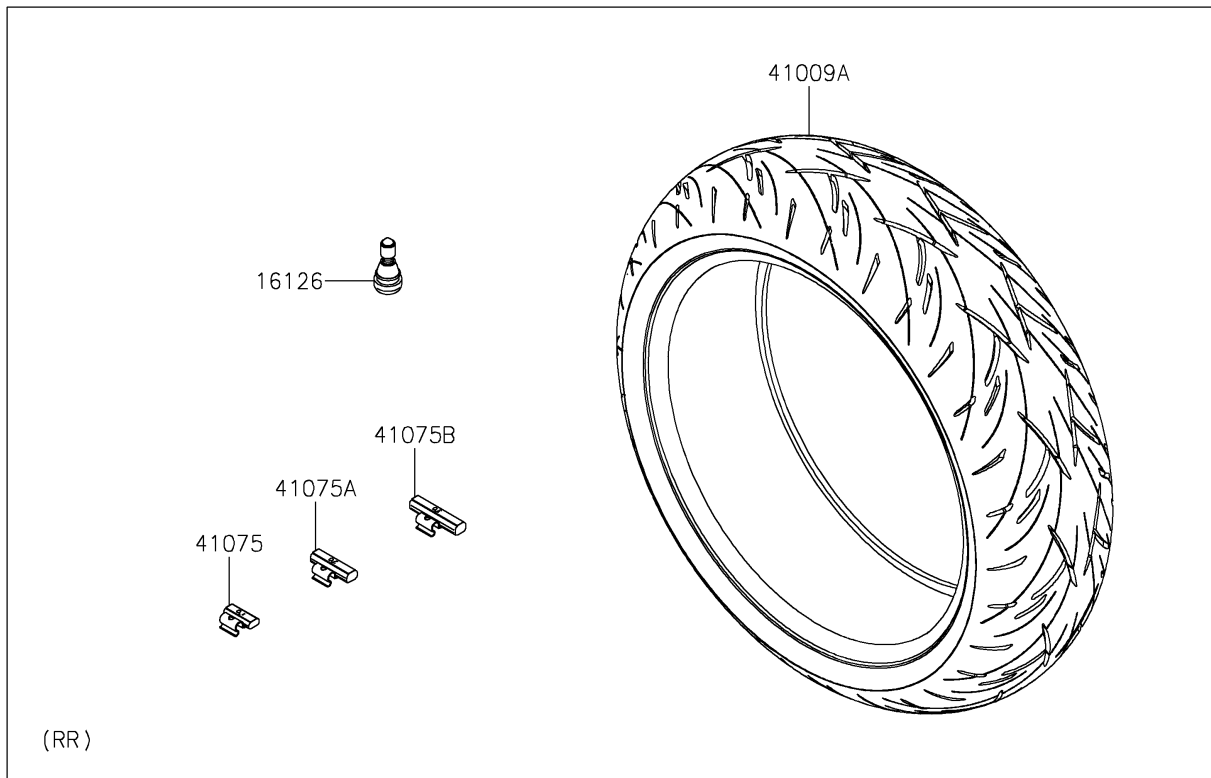

2023 Ninja® 650 KRT Edition PARTS DIAGRAM

Tires

F2210

2023 Ninja® 650 KRT Edition PARTS LIST

Tires

ITEM NAME	PART NUMBER	QUANTITY
VALVE,TIRE (Ref # 16126)	16126-1140	2
TIRE,FR,120/70ZR17(58W) (Ref # 41009)	41009-0832	1
TIRE,RR,160/60ZR17(69W) (Ref # 41009A)	41009-0833	1
BALANCER-WHEEL,10G,SILVER (Ref # 41075)	41075-0007	AR
BALANCER-WHEEL,20G,SILVER (Ref # 41075A)	41075-0008	AR
BALANCER-WHEEL,30G,SILVER (Ref # 41075B)	41075-0009	AR