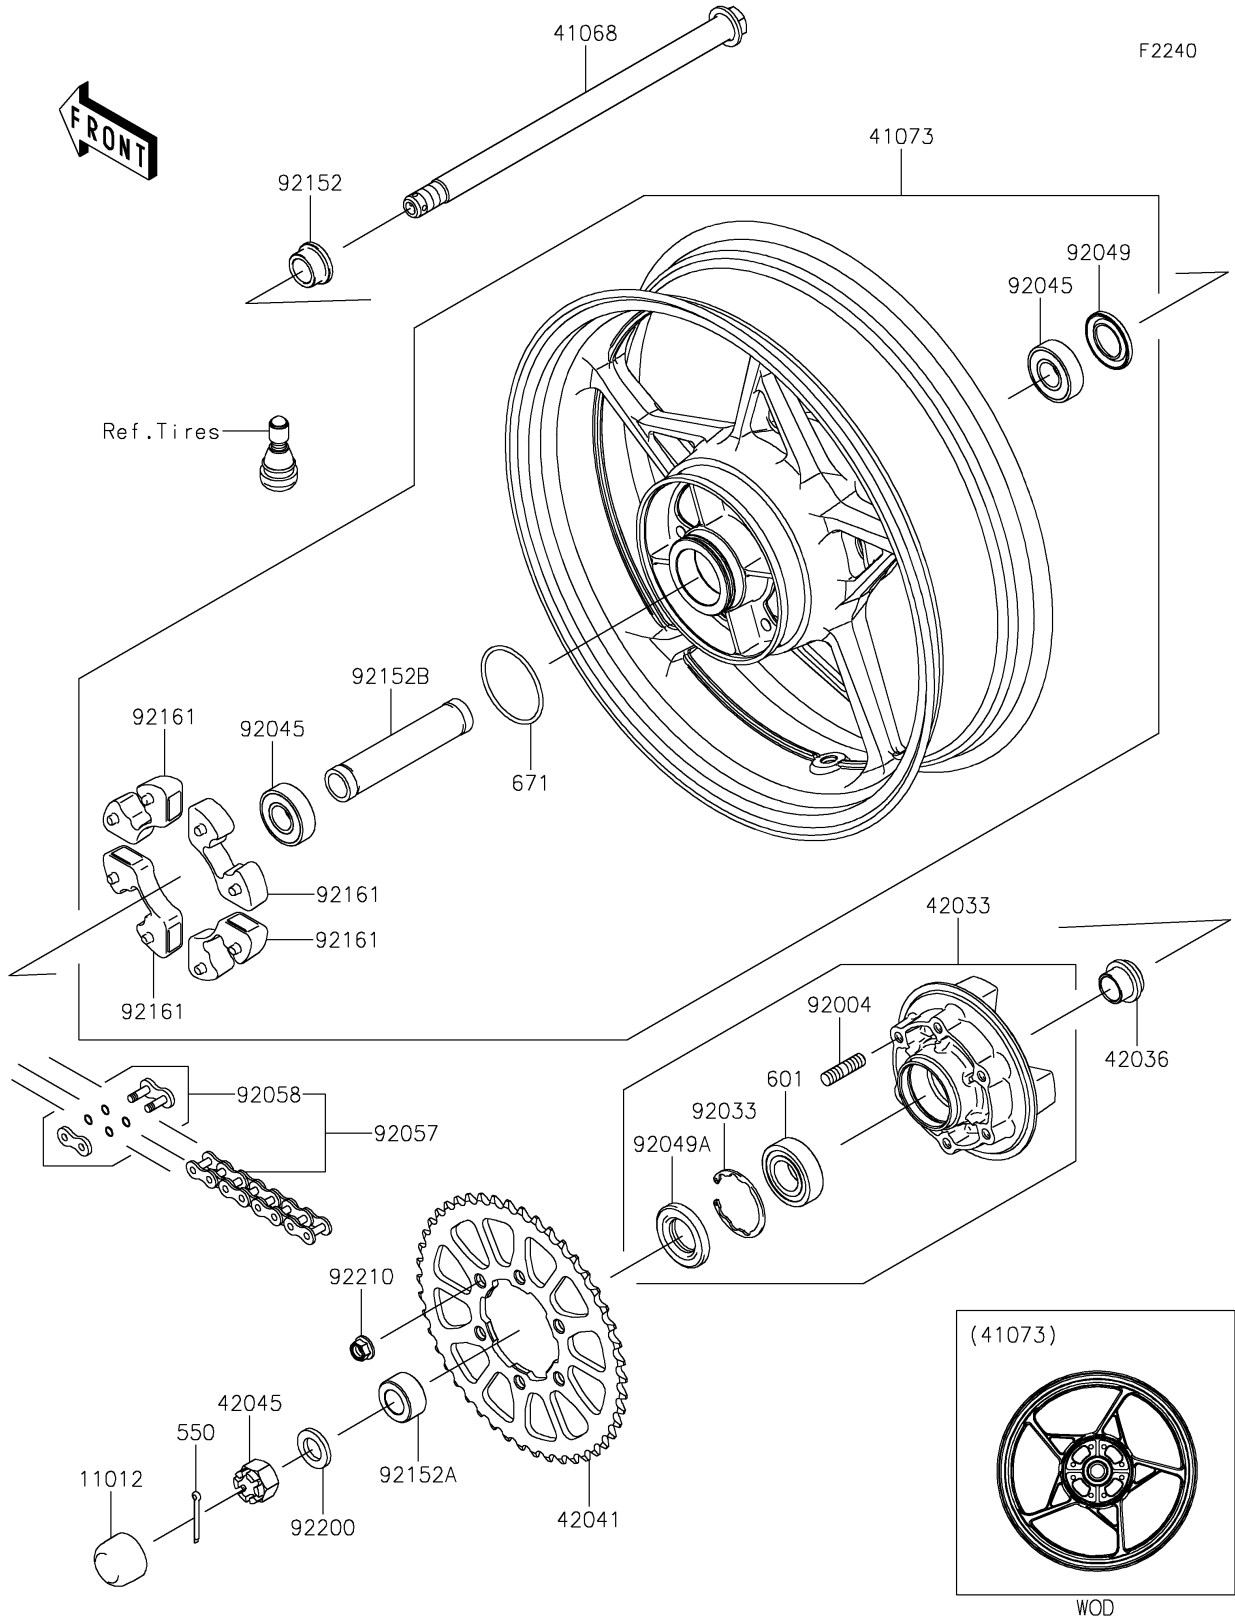

2023 Ninja® 650 KRT Edition PARTS DIAGRAM

Rear Wheel/Chain

2023 Ninja® 650 KRT Edition PARTS LIST

Rear Wheel/Chain

ITEM NAME	PART NUMBER	QUANTITY
CAP,AXLE NUT (Ref # 11012)	11012-1590	1
AXLE,RR,20X339.9 (Ref # 41068)	41068-0617	1
WHEEL-ASSY,RR,G.BLACK (Ref # 41073)	41073-0704-QT	1
COUPLING-ASSY,RR HUB (Ref # 42033)	42033-0570	1
SLEEVE,RR HUB,L=23 (Ref # 42036)	42036-1251	1
SPROCKET-HUB,46T (Ref # 42041)	42041-0177	1
NUT,CASTLE,18MM (Ref # 42045)	42045-018	1
STUD,10X19 (Ref # 92004)	92004-0048	6
RING-SNAP,52MM (Ref # 92033)	92033-1043	1
BEARING-BALL,20X47X14 (Ref # 92045)	92045-0821	2
SEAL-OIL,28 47 5 (Ref # 92049)	92049-0140	1
SEAL-OIL (Ref # 92049A)	92049-1287	1
CHAIN,DRIVE,DID520VM4X114L (Ref # 92057)	92057-0840	1
JOINT-CHAIN (Ref # 92058)	92058-0077	1
COLLAR,RR AXLE,RH,L=17 (Ref # 92152)	92152-0302	1
COLLAR,20X35X18 (Ref # 92152A)	92152-0751	1
COLLAR,20.2X27.2X133 (Ref # 92152B)	92152-2228	1
DAMPER,SHOCK,RR HUB (Ref # 92161)	92161-0303	4
WASHER,19X32X4 (Ref # 92200)	92200-1865	1
NUT,LOCK,FLANGED,10MM (Ref # 92210)	92210-0276	6
PIN-COTTER,4.0X35 (Ref # 550)	550AA4035	1
BEARING-BALL (Ref # 601)	601B6205UU	1
O RING,60MM (Ref # 671)	671B2560	1