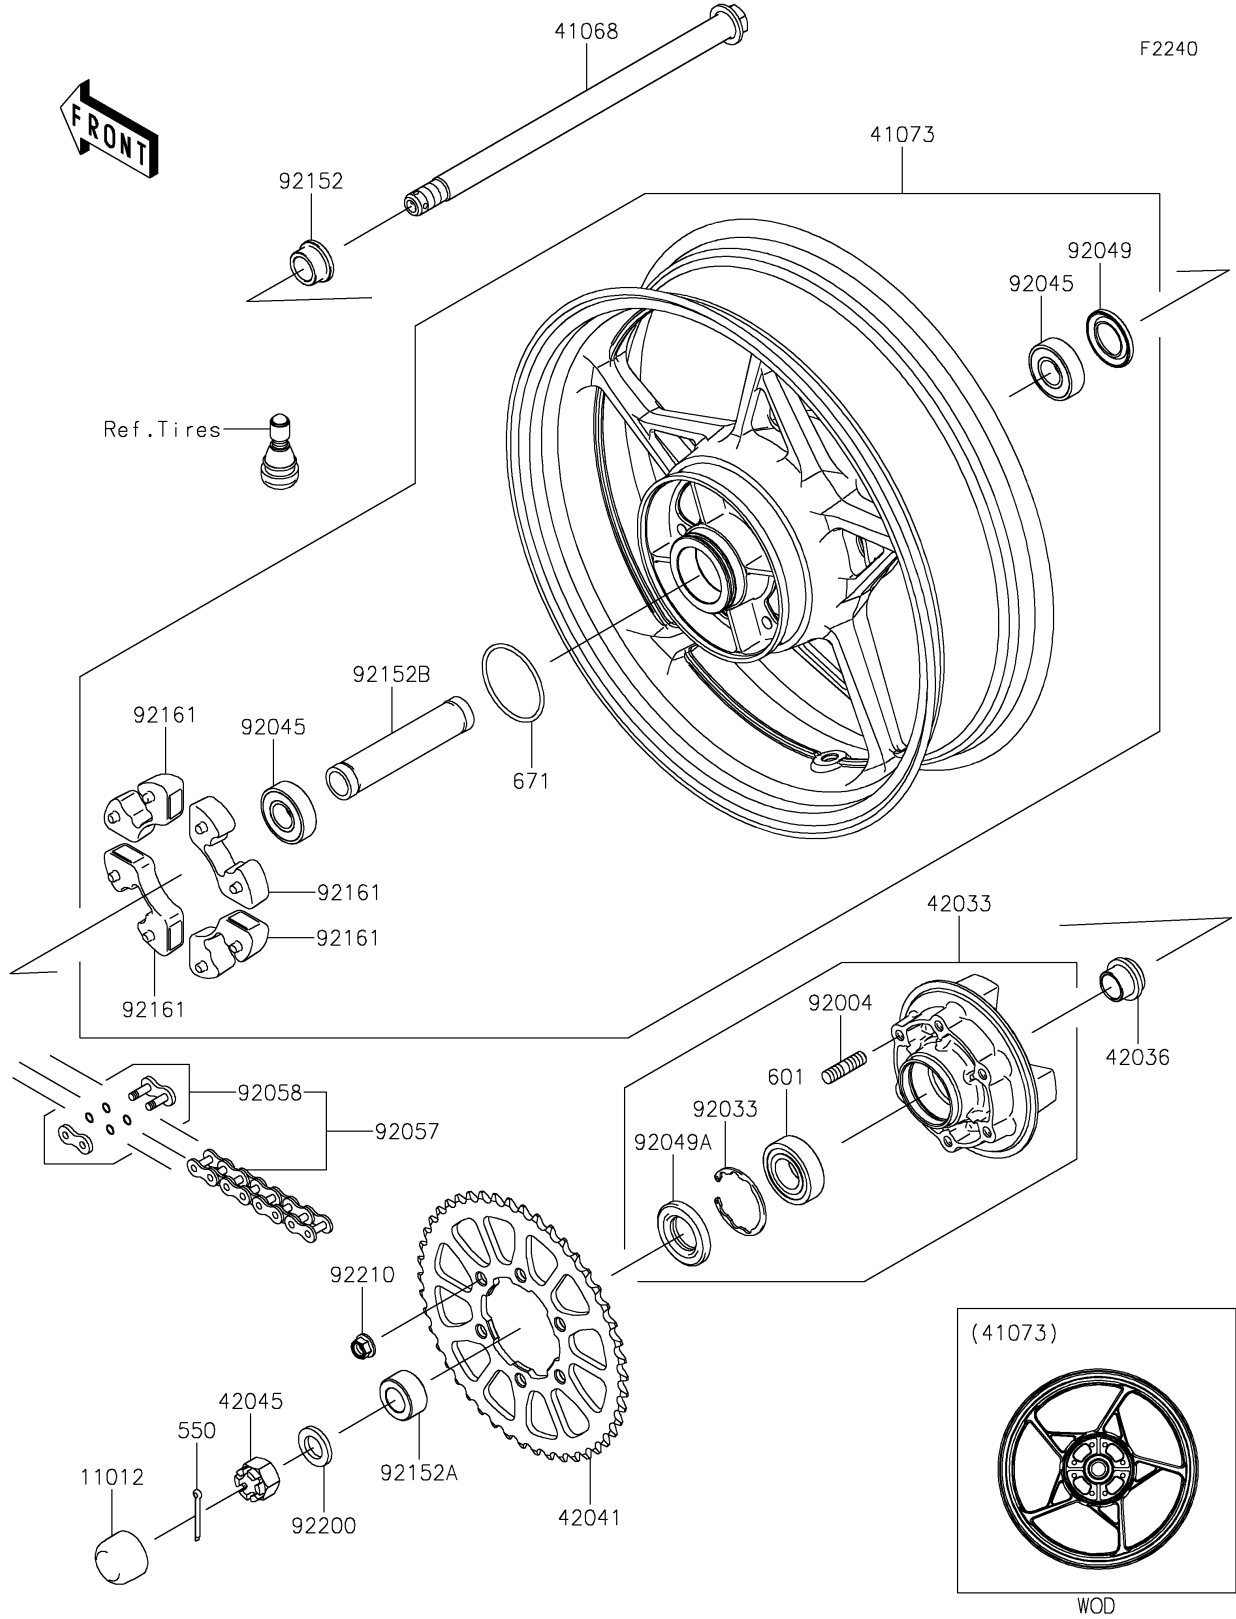

# 2024 Ninja 650 PARTS DIAGRAM

Rear Wheel/Chain

## 2024 Ninja 650 PARTS LIST

### Rear Wheel/Chain

ITEM NAME	PART NUMBER	QUANTITY
CAP,AXLE NUT (Ref # 11012)	11012-1590	1
AXLE,RR,20X339.9 (Ref # 41068)	41068-0617	1
WHEEL-ASSY,RR,G.BLACK (Ref # 41073)	41073-0704-QT	1
COUPLING-ASSY,RR HUB (Ref # 42033)	42033-0570	1
SLEEVE,RR HUB,L=23 (Ref # 42036)	42036-1251	1
SPROCKET-HUB,46T (Ref # 42041)	42041-0177	1
NUT,CASTLE,18MM (Ref # 42045)	42045-018	1
STUD,10X19 (Ref # 92004)	92004-0048	6
RING-SNAP,52MM (Ref # 92033)	92033-1043	1
BEARING-BALL,20X47X14 (Ref # 92045)	92045-0821	2
SEAL-OIL,28 47 5 (Ref # 92049)	92049-0140	1
SEAL-OIL (Ref # 92049A)	92049-1287	1
CHAIN,DRIVE,DID520VM4X114L (Ref # 92057)	92057-0840	1
JOINT-CHAIN (Ref # 92058)	92058-0077	1
COLLAR,RR AXLE,RH,L=17 (Ref # 92152)	92152-0302	1
COLLAR,20X35X18 (Ref # 92152A)	92152-0751	1
COLLAR,20.2X27.2X133 (Ref # 92152B)	92152-2228	1
DAMPER,SHOCK,RR HUB (Ref # 92161)	92161-0303	4
WASHER,19X32X4 (Ref # 92200)	92200-1865	1
NUT,LOCK,FLANGED,10MM (Ref # 92210)	92210-0276	6
PIN-COTTER,4.0X35 (Ref # 550)	550AA4035	1
BEARING-BALL (Ref # 601)	601B6205UU	1
O RING,60MM (Ref # 671)	671B2560	1