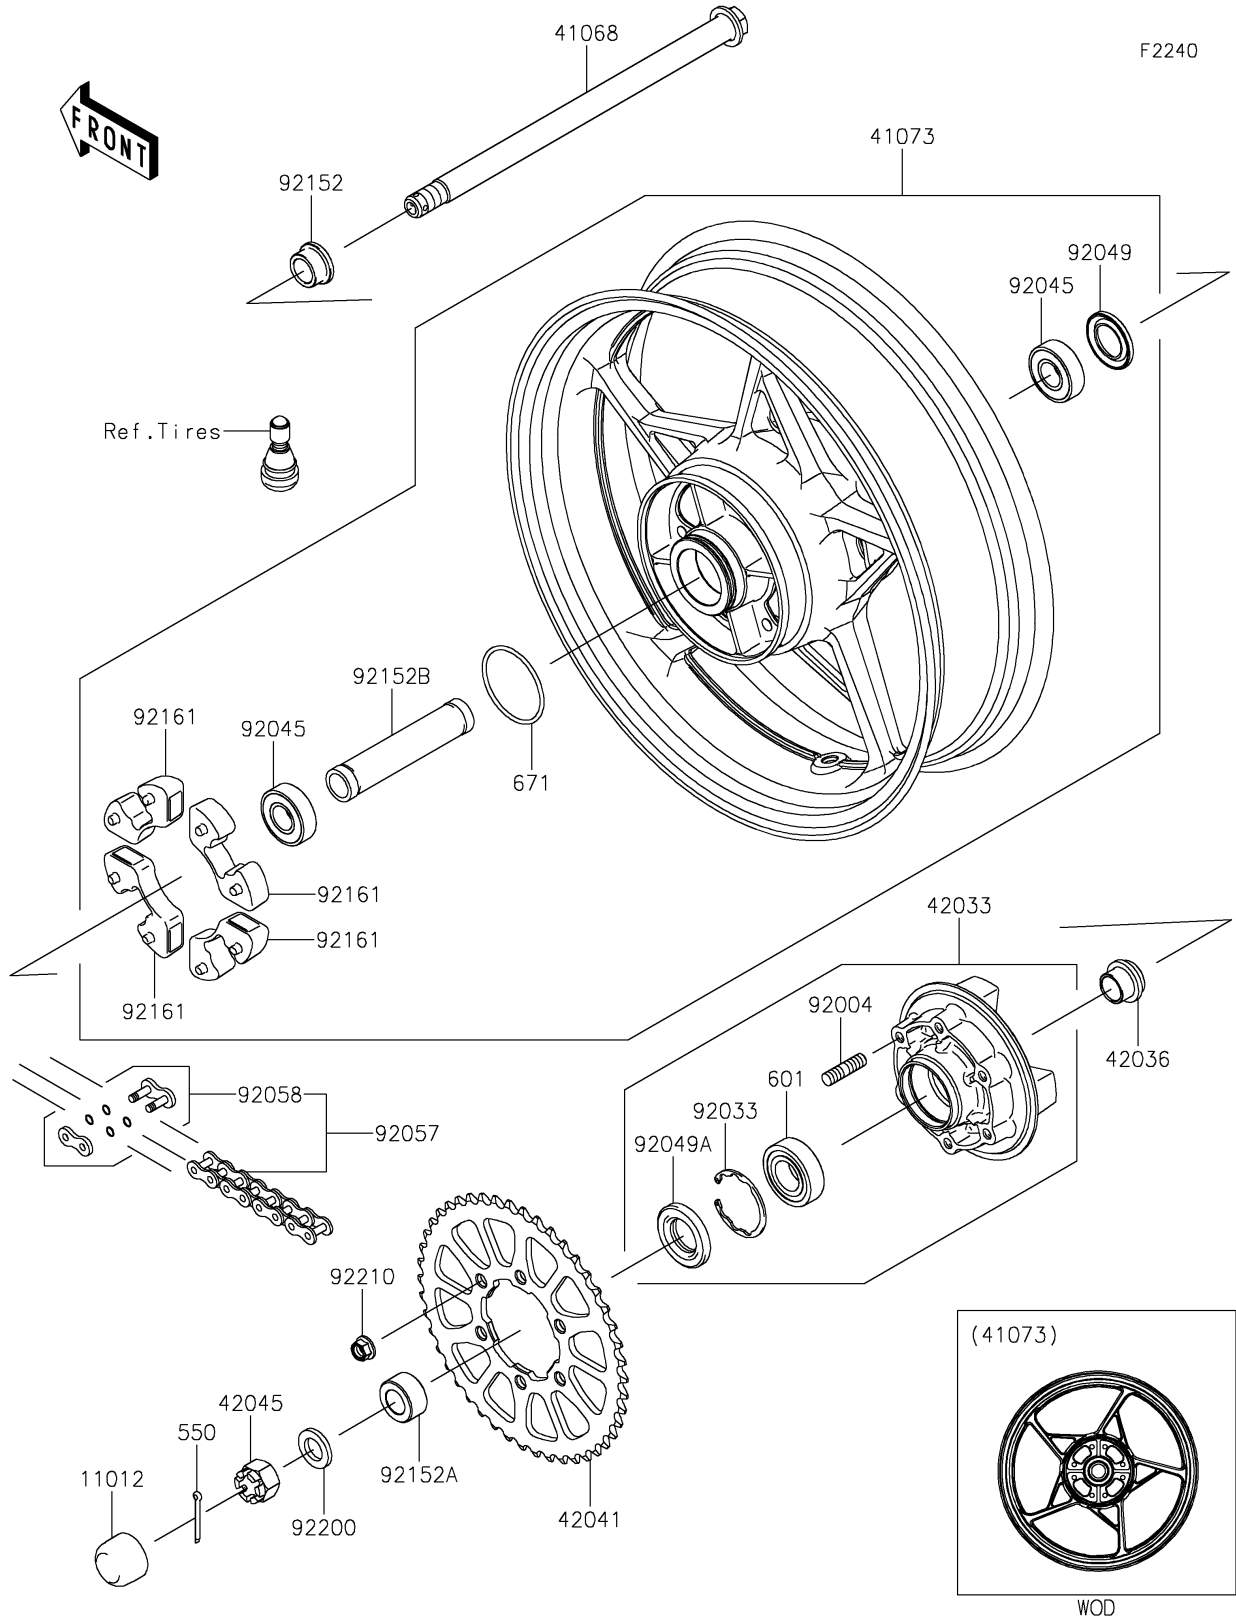

2024 NINJA® 650 PARTS DIAGRAM

Rear Wheel/Chain

2024 NINJA® 650 PARTS LIST

Rear Wheel/Chain

ITEM NAME	PART NUMBER	QUANTITY
CAP,AXLE NUT (Ref # 11012)	11012-1590	1
AXLE,RR,20X339.9 (Ref # 41068)	41068-0617	1
WHEEL-ASSY,RR,G.BLACK (Ref # 41073)	41073-0704-QT	1
COUPLING-ASSY,RR HUB (Ref # 42033)	42033-0570	1
SLEEVE,RR HUB,L=23 (Ref # 42036)	42036-1251	1
SPROCKET-HUB,46T (Ref # 42041)	42041-0177	1
NUT,CASTLE,18MM (Ref # 42045)	42045-018	1
STUD,10X19 (Ref # 92004)	92004-0048	6
RING-SNAP,52MM (Ref # 92033)	92033-1043	1
BEARING-BALL,20X47X14 (Ref # 92045)	92045-0821	2
SEAL-OIL,28 47 5 (Ref # 92049)	92049-0140	1
SEAL-OIL (Ref # 92049A)	92049-1287	1
CHAIN,DRIVE,DID520VM4X114L (Ref # 92057)	92057-0840	1
JOINT-CHAIN (Ref # 92058)	92058-0077	1
COLLAR,RR AXLE,RH,L=17 (Ref # 92152)	92152-0302	1
COLLAR,20X35X18 (Ref # 92152A)	92152-0751	1
COLLAR,20.2X27.2X133 (Ref # 92152B)	92152-2228	1
DAMPER,SHOCK,RR HUB (Ref # 92161)	92161-0303	4
WASHER,19X32X4 (Ref # 92200)	92200-1865	1
NUT,LOCK,FLANGED,10MM (Ref # 92210)	92210-0276	6
PIN-COTTER,4.0X35 (Ref # 550)	550AA4035	1
BEARING-BALL (Ref # 601)	601B6205UU	1
O RING,60MM (Ref # 671)	671B2560	1